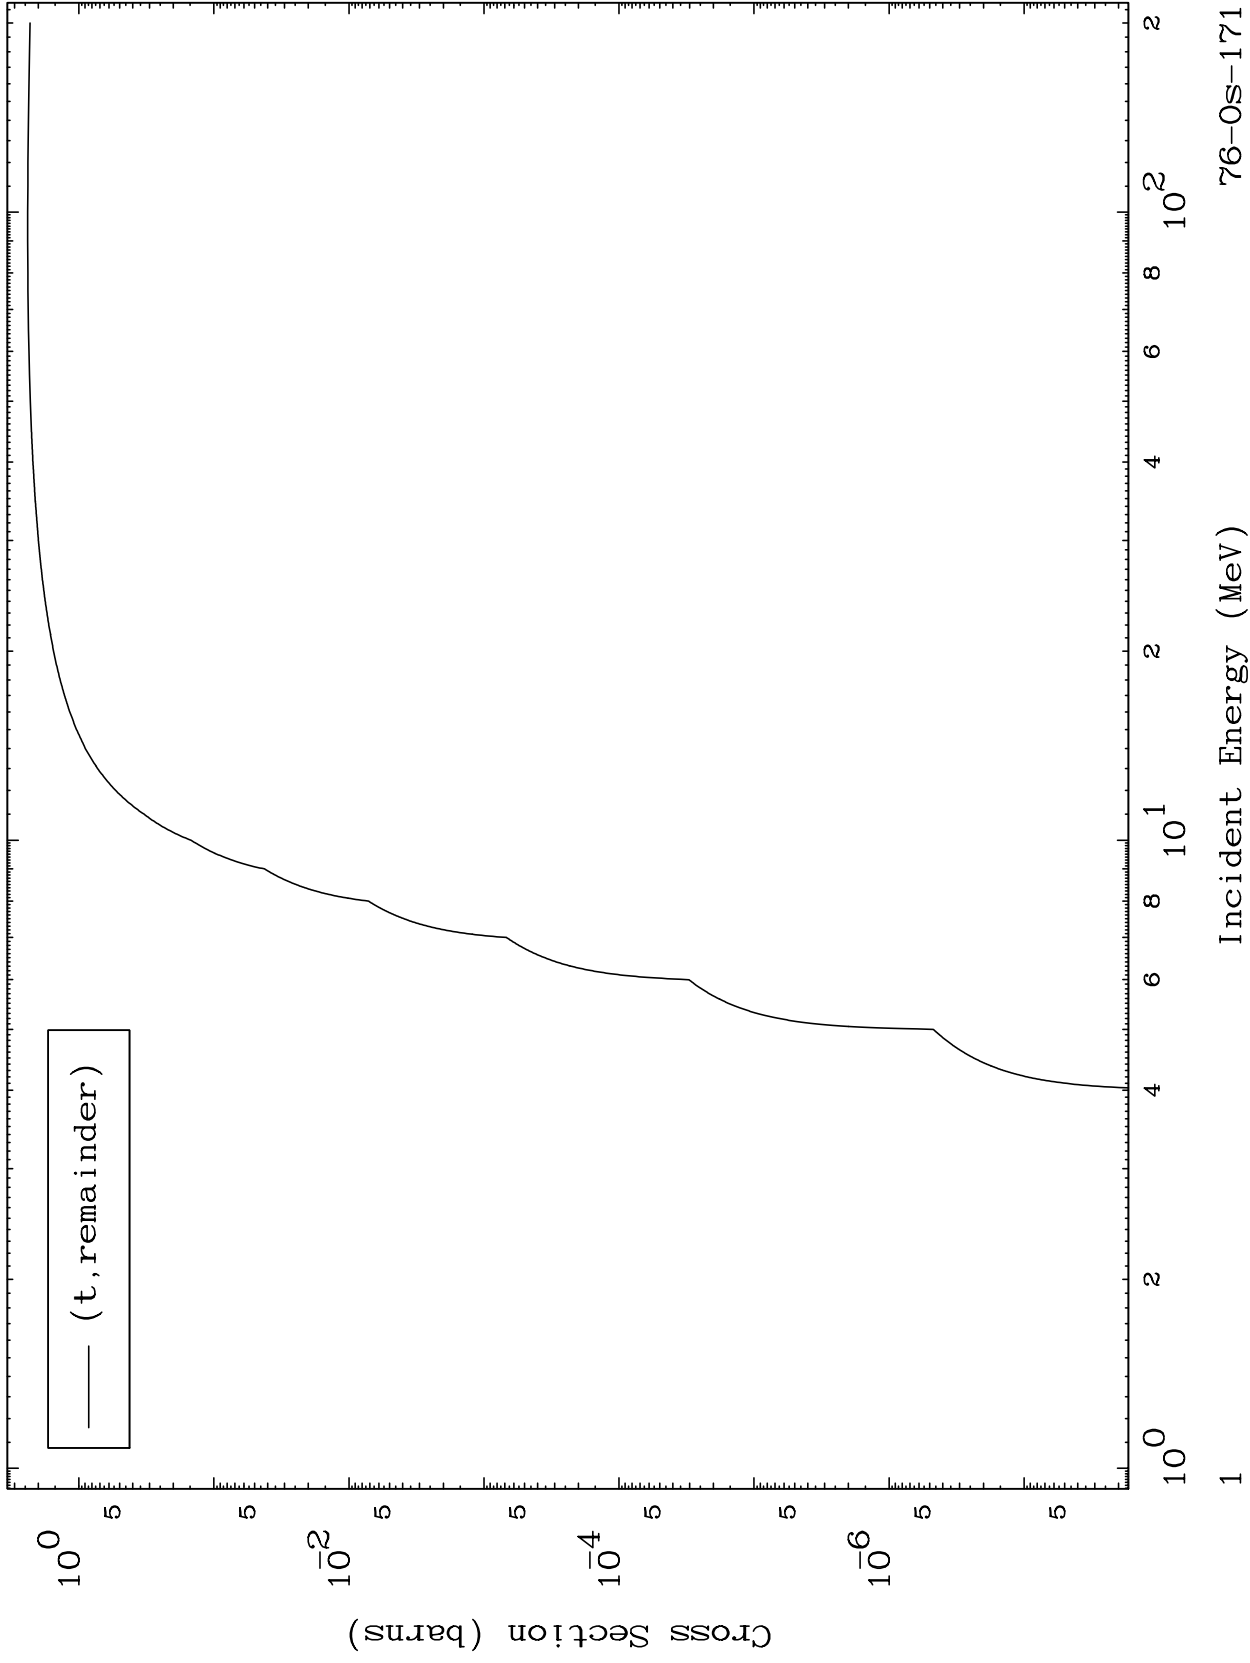

Press Mouse Button to Start

MAT 7586

Triton Major
0 Kelvin Cross Sections

76-Os-171

76-Os-171

Incident Energy (MeV)