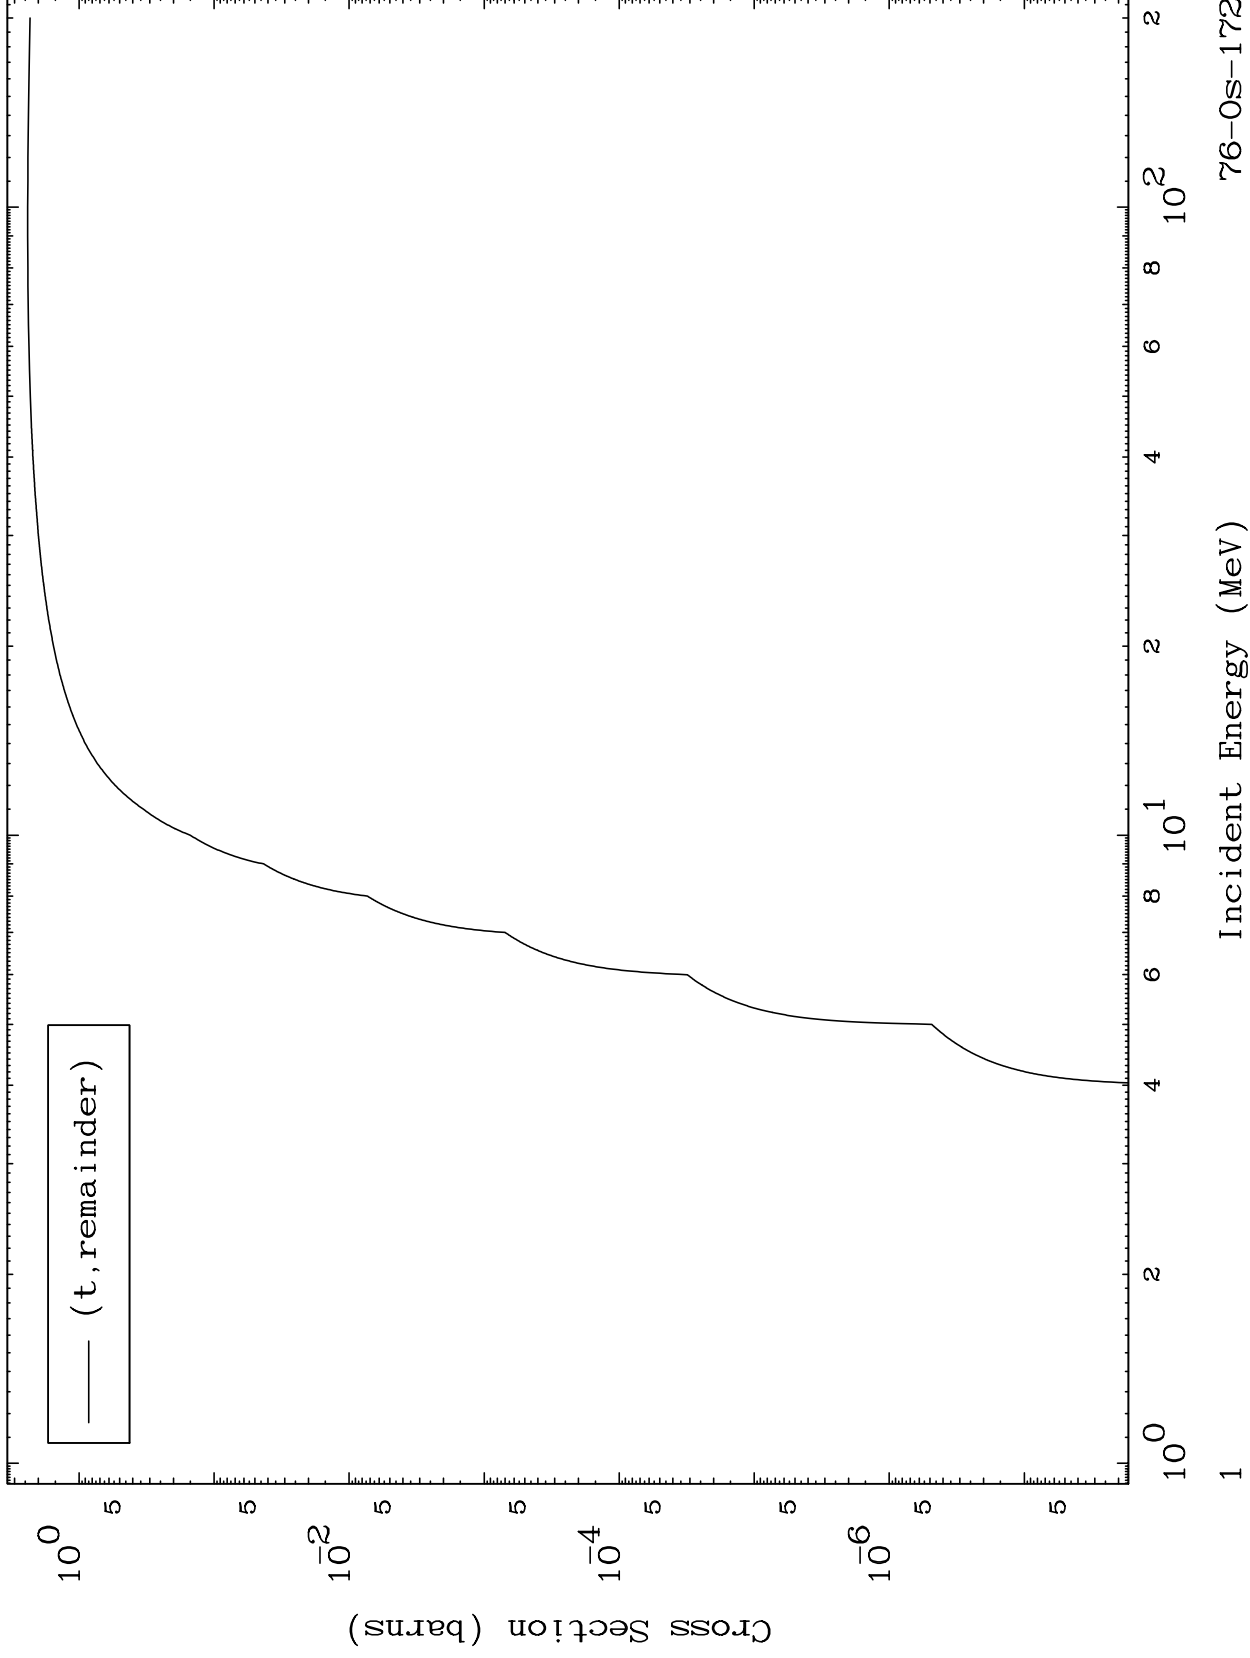

Press Mouse Button to Start

MAT 7589

Triton Major
0 Kelvin Cross Sections

76-Os-172

76-Os-172

Incident Energy (MeV)