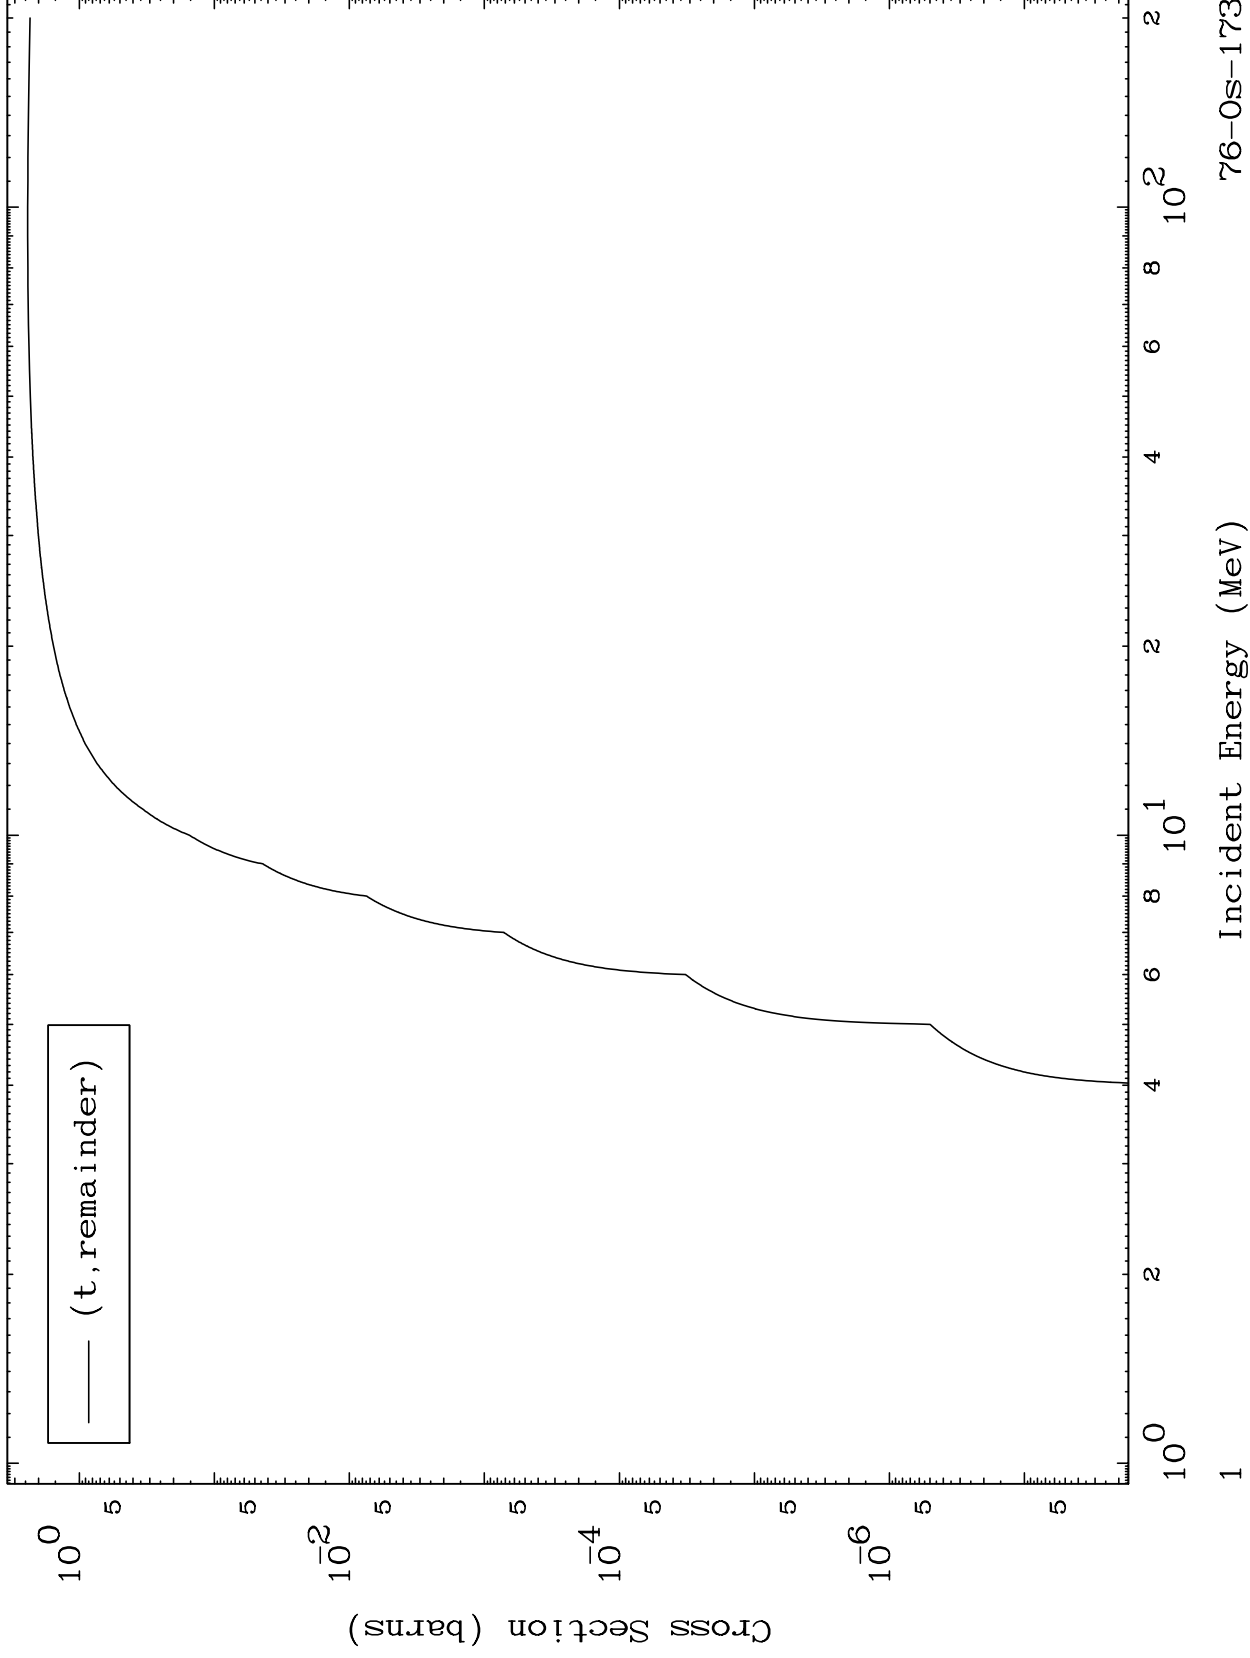

Press Mouse Button to Start

MAT 7592

Triton Major  
0 Kelvin Cross Sections

76-Os-173

Incident Energy (MeV)

76-Os-173