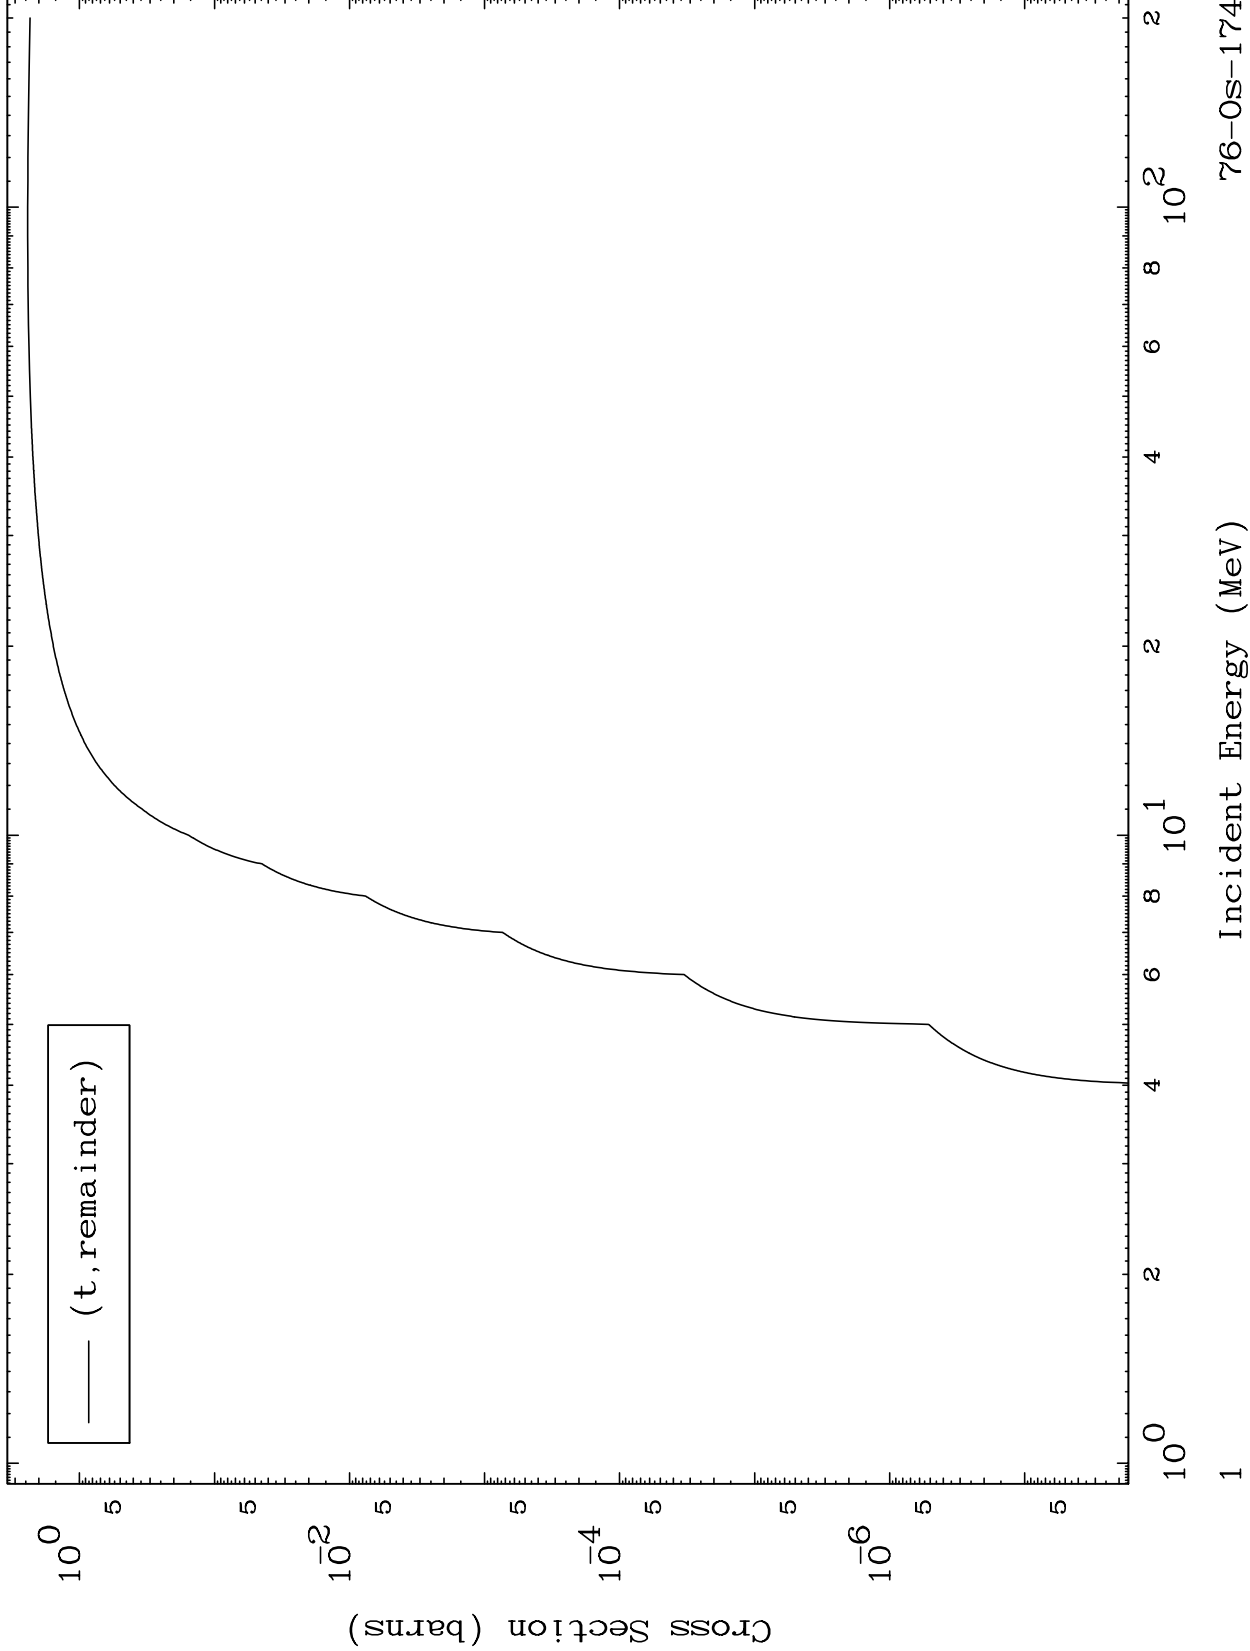

Press Mouse Button to Start

MAT 7595

Triton Major
0 Kelvin Cross Sections

76-Os-174

76-Os-174