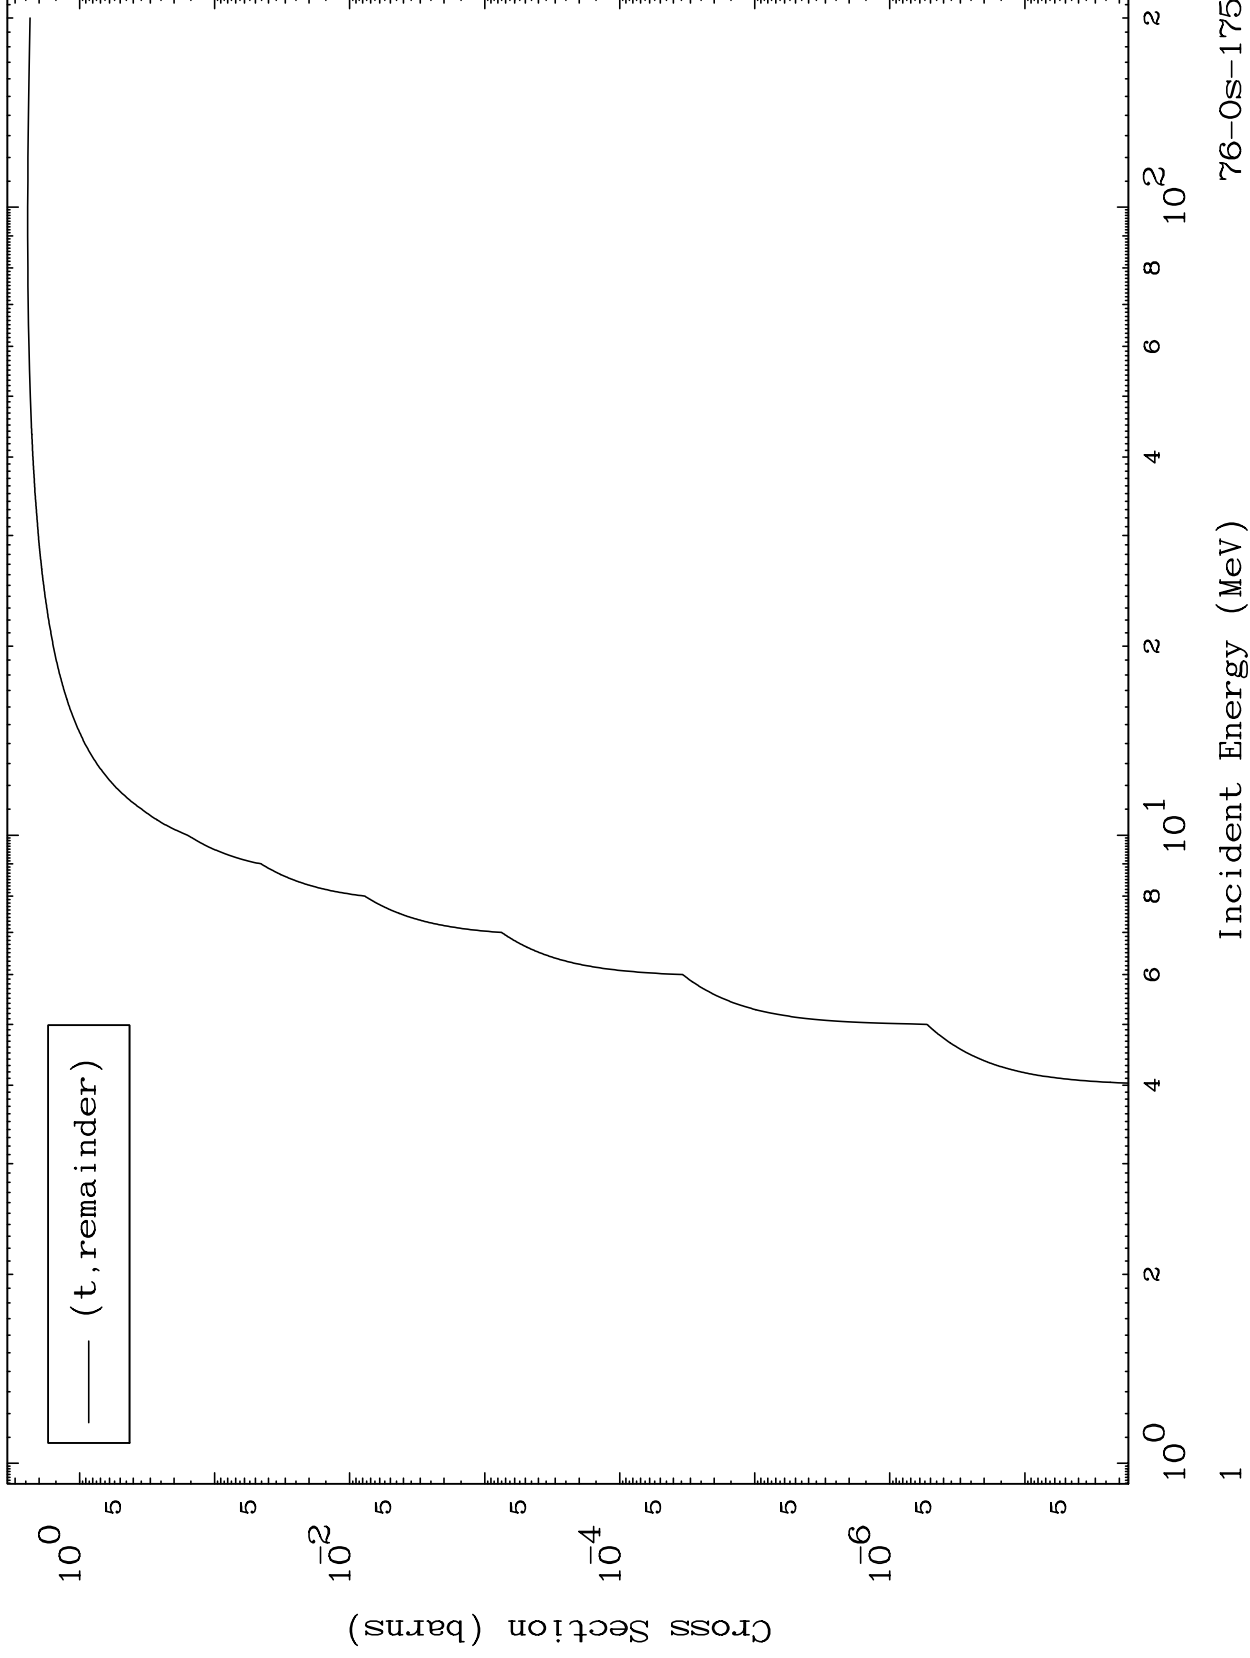

Press Mouse Button to Start

MAT 7598

Triton Major  
0 Kelvin Cross Sections

76-Os-175

76-Os-175

Incident Energy (MeV)