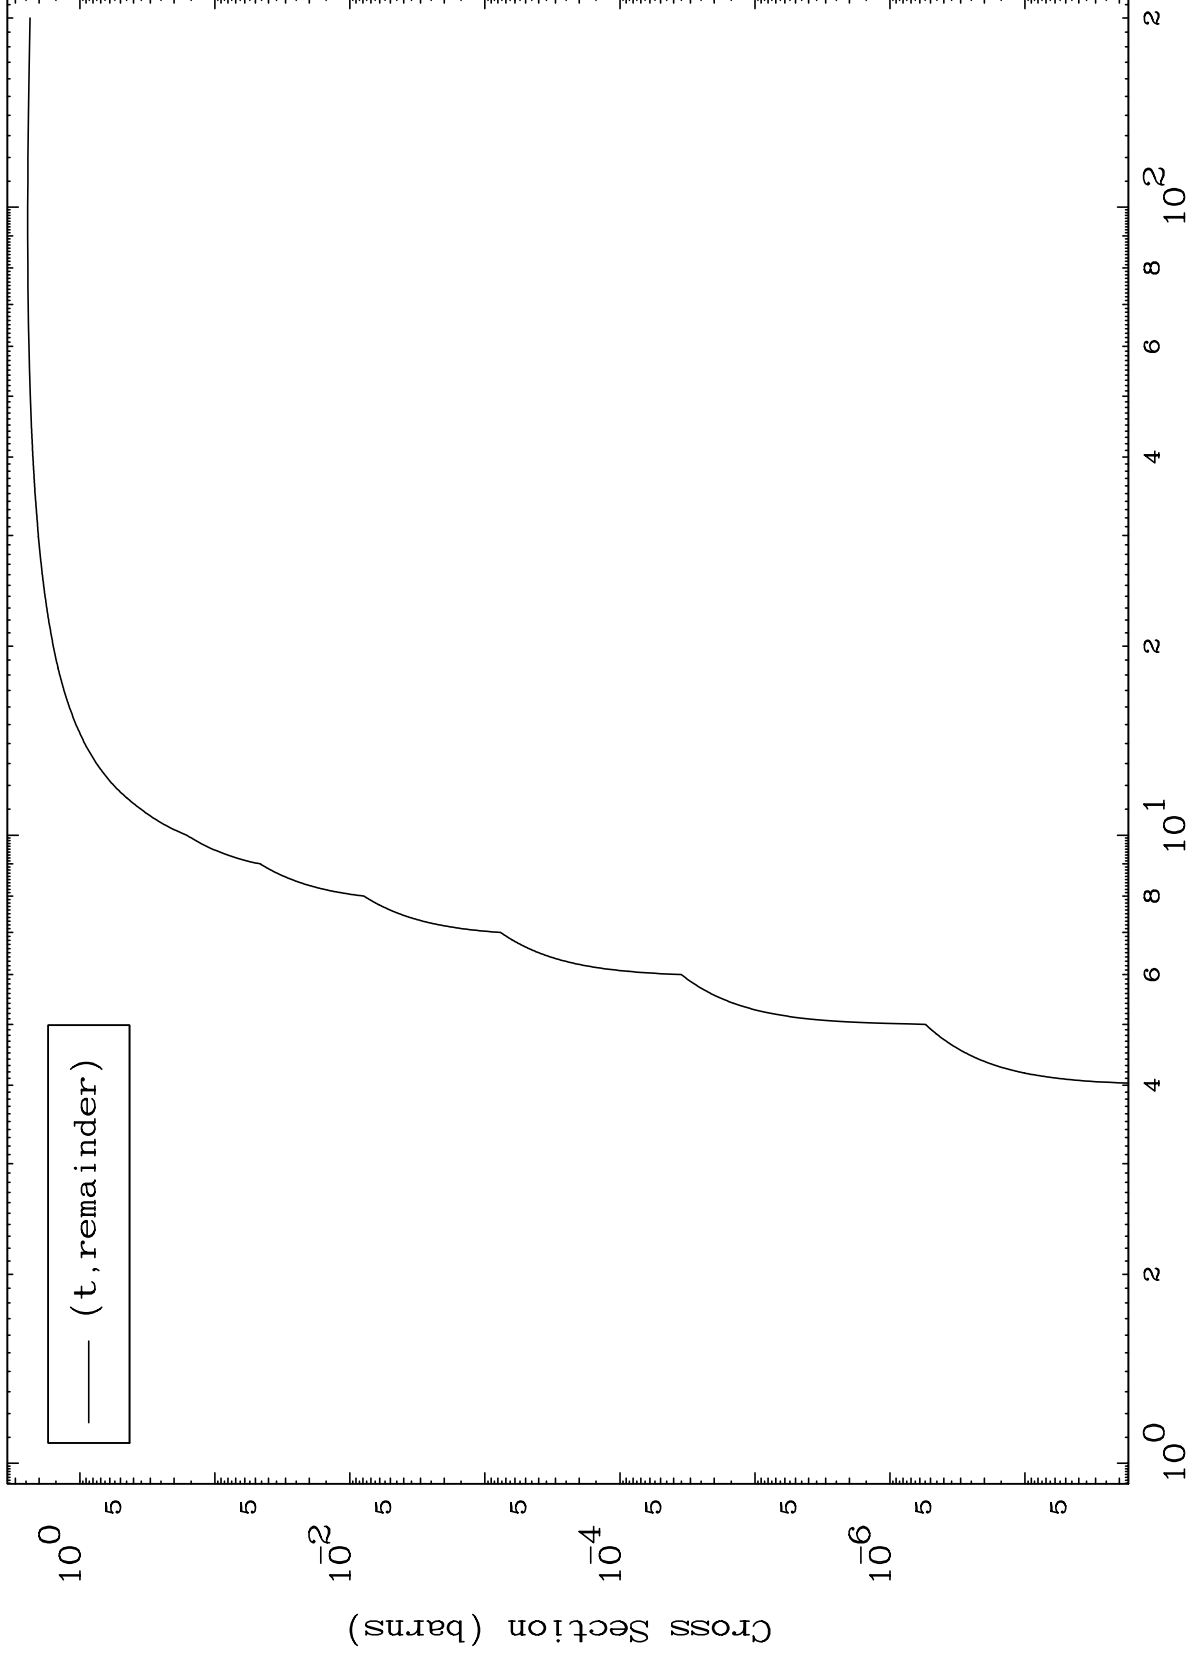

Press Mouse Button to Start

MAT 7601

Triton Major

76-Os-176

0 Kelvin Cross Sections

Incident Energy (MeV)

76-Os-176