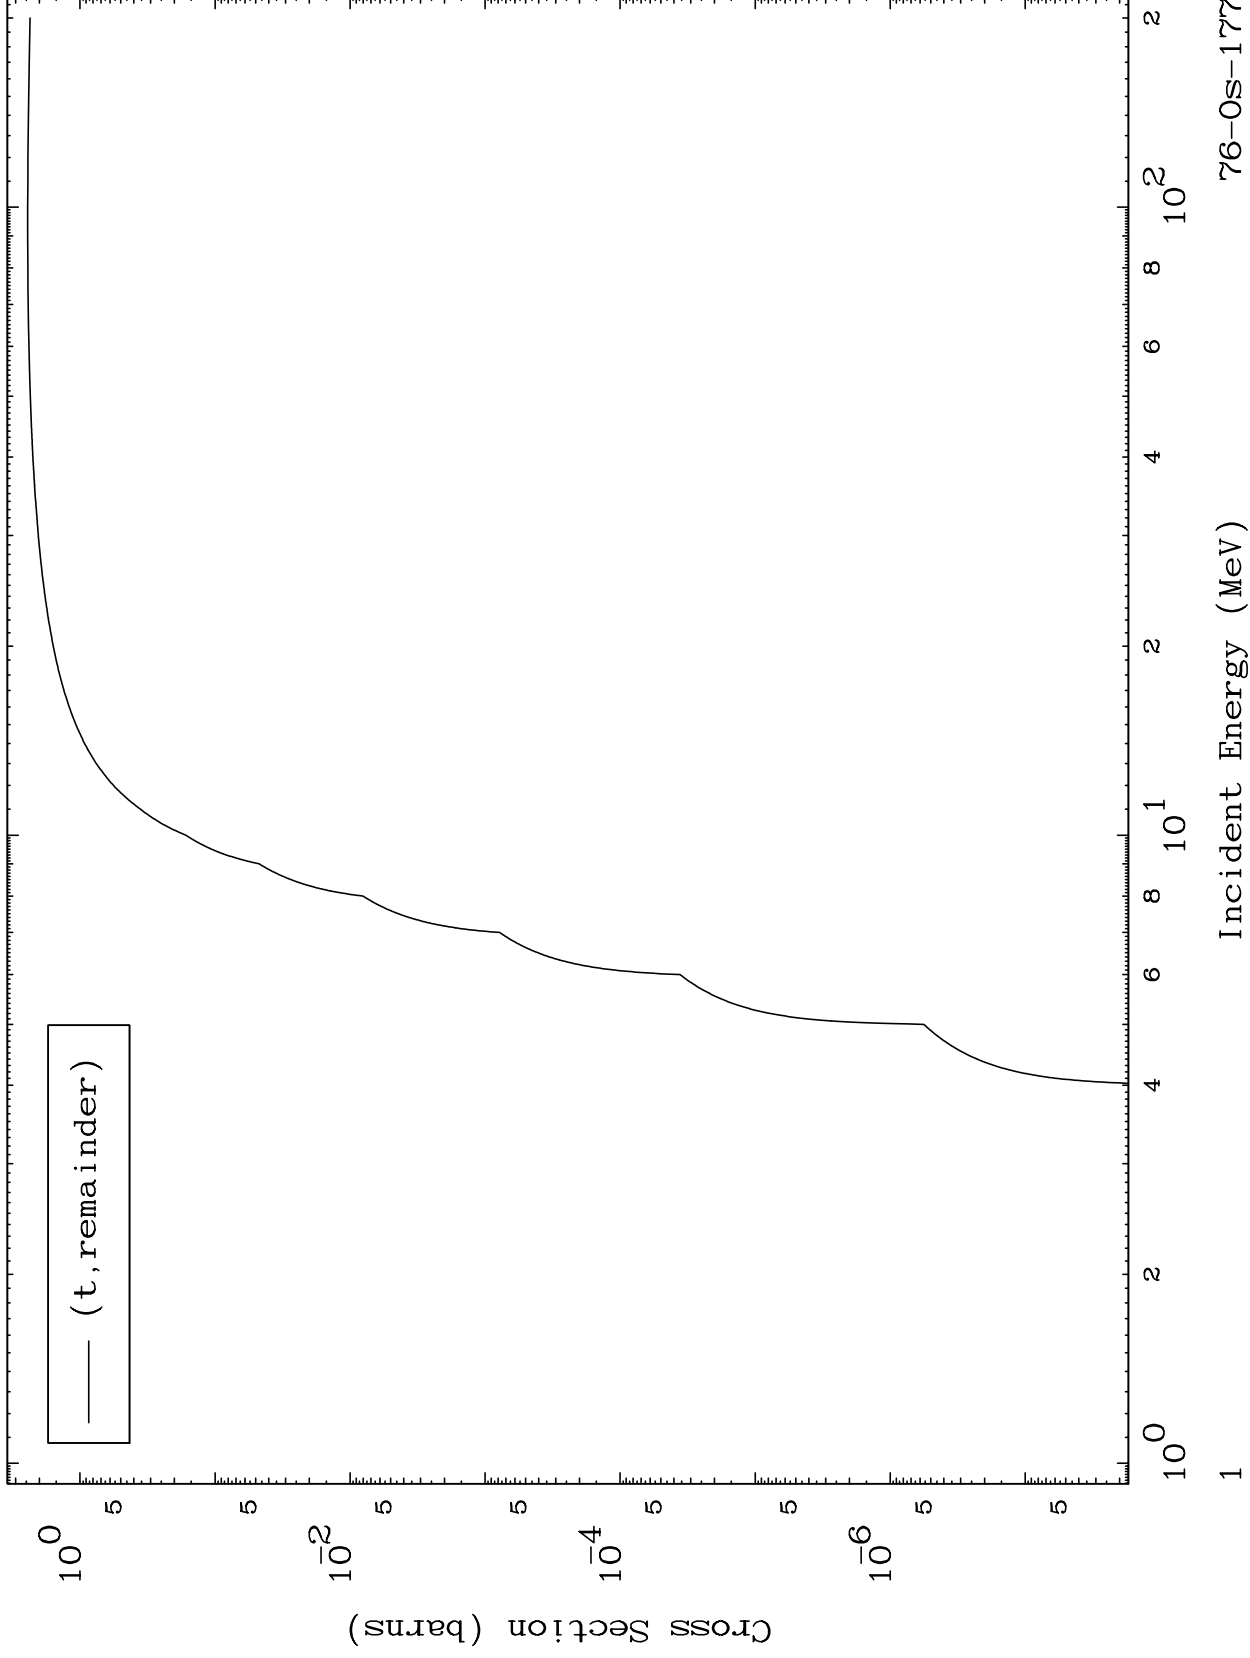

Press Mouse Button to Start

MAT 7604

Triton Major
0 Kelvin Cross Sections

76-Os-177

76-Os-177