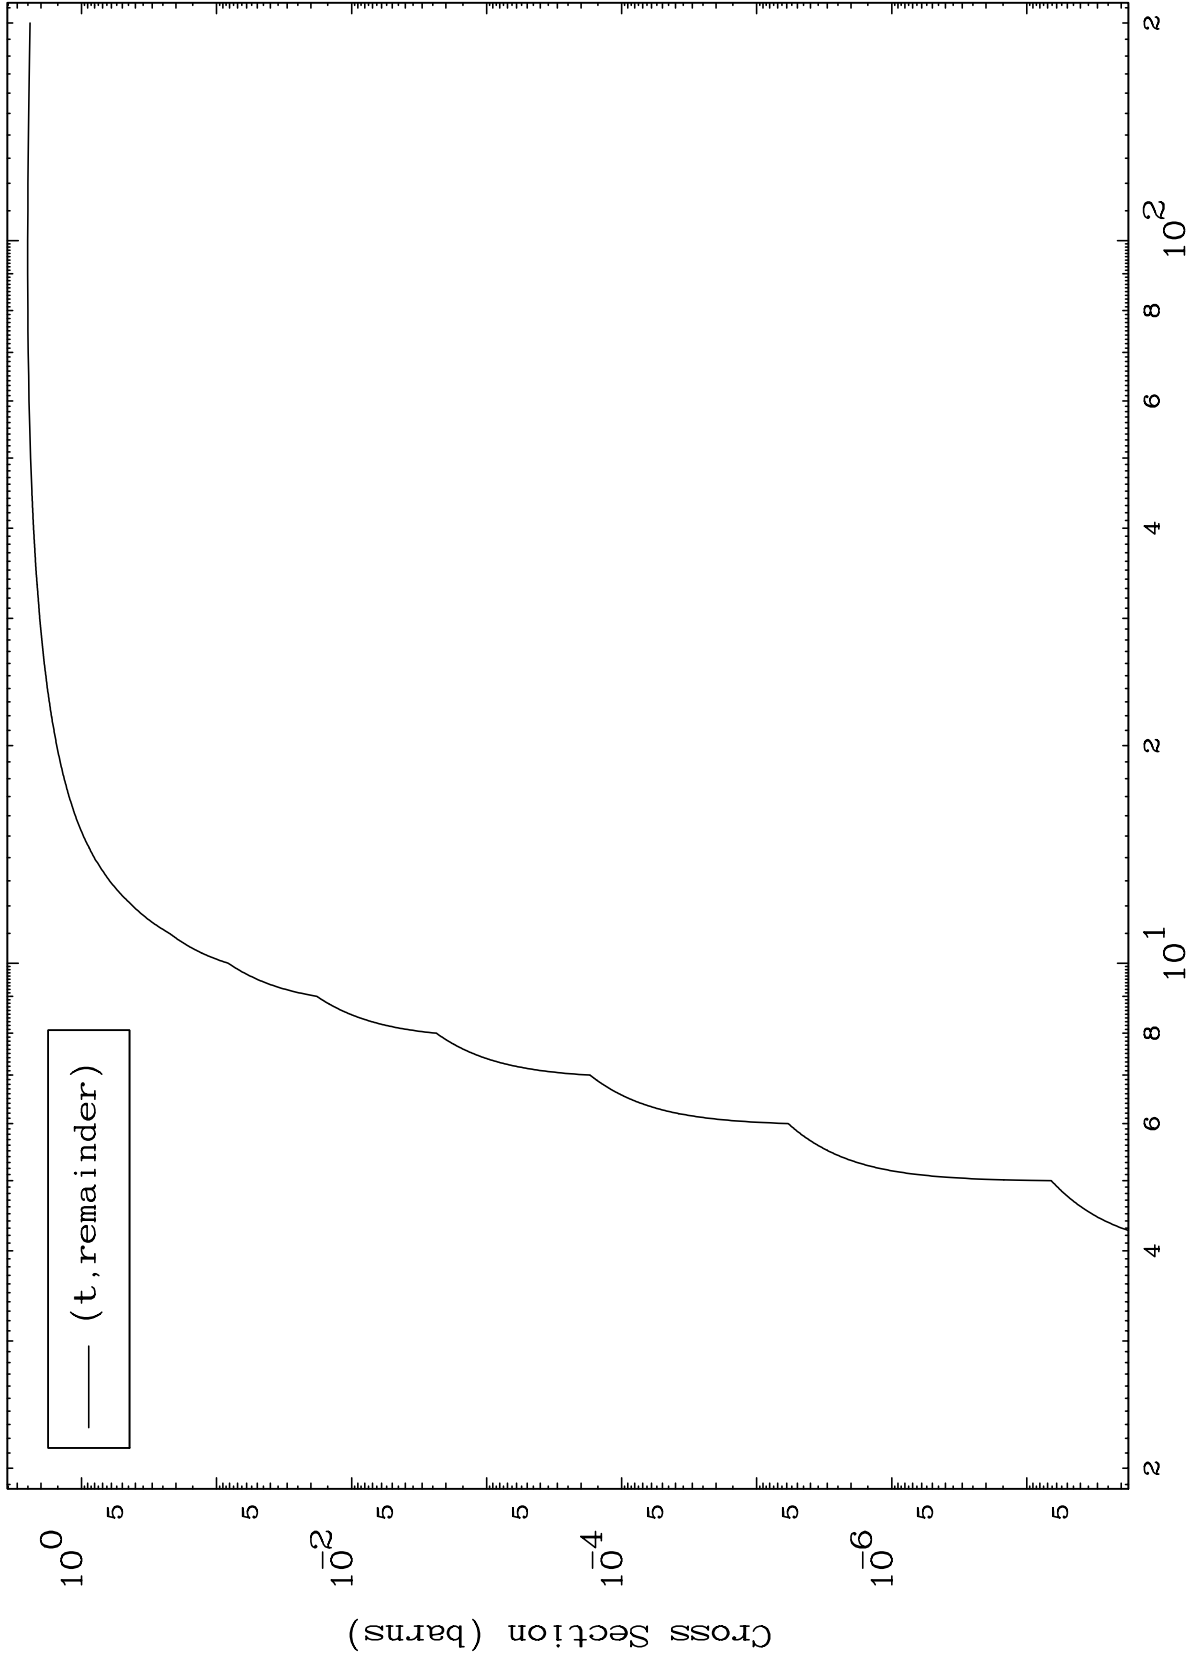

Press Mouse Button to Start

MAT 8187

Triton Major  
0 Kelvin Cross Sections

82-Pb-191

1

Incident Energy (MeV)

82-Pb-191