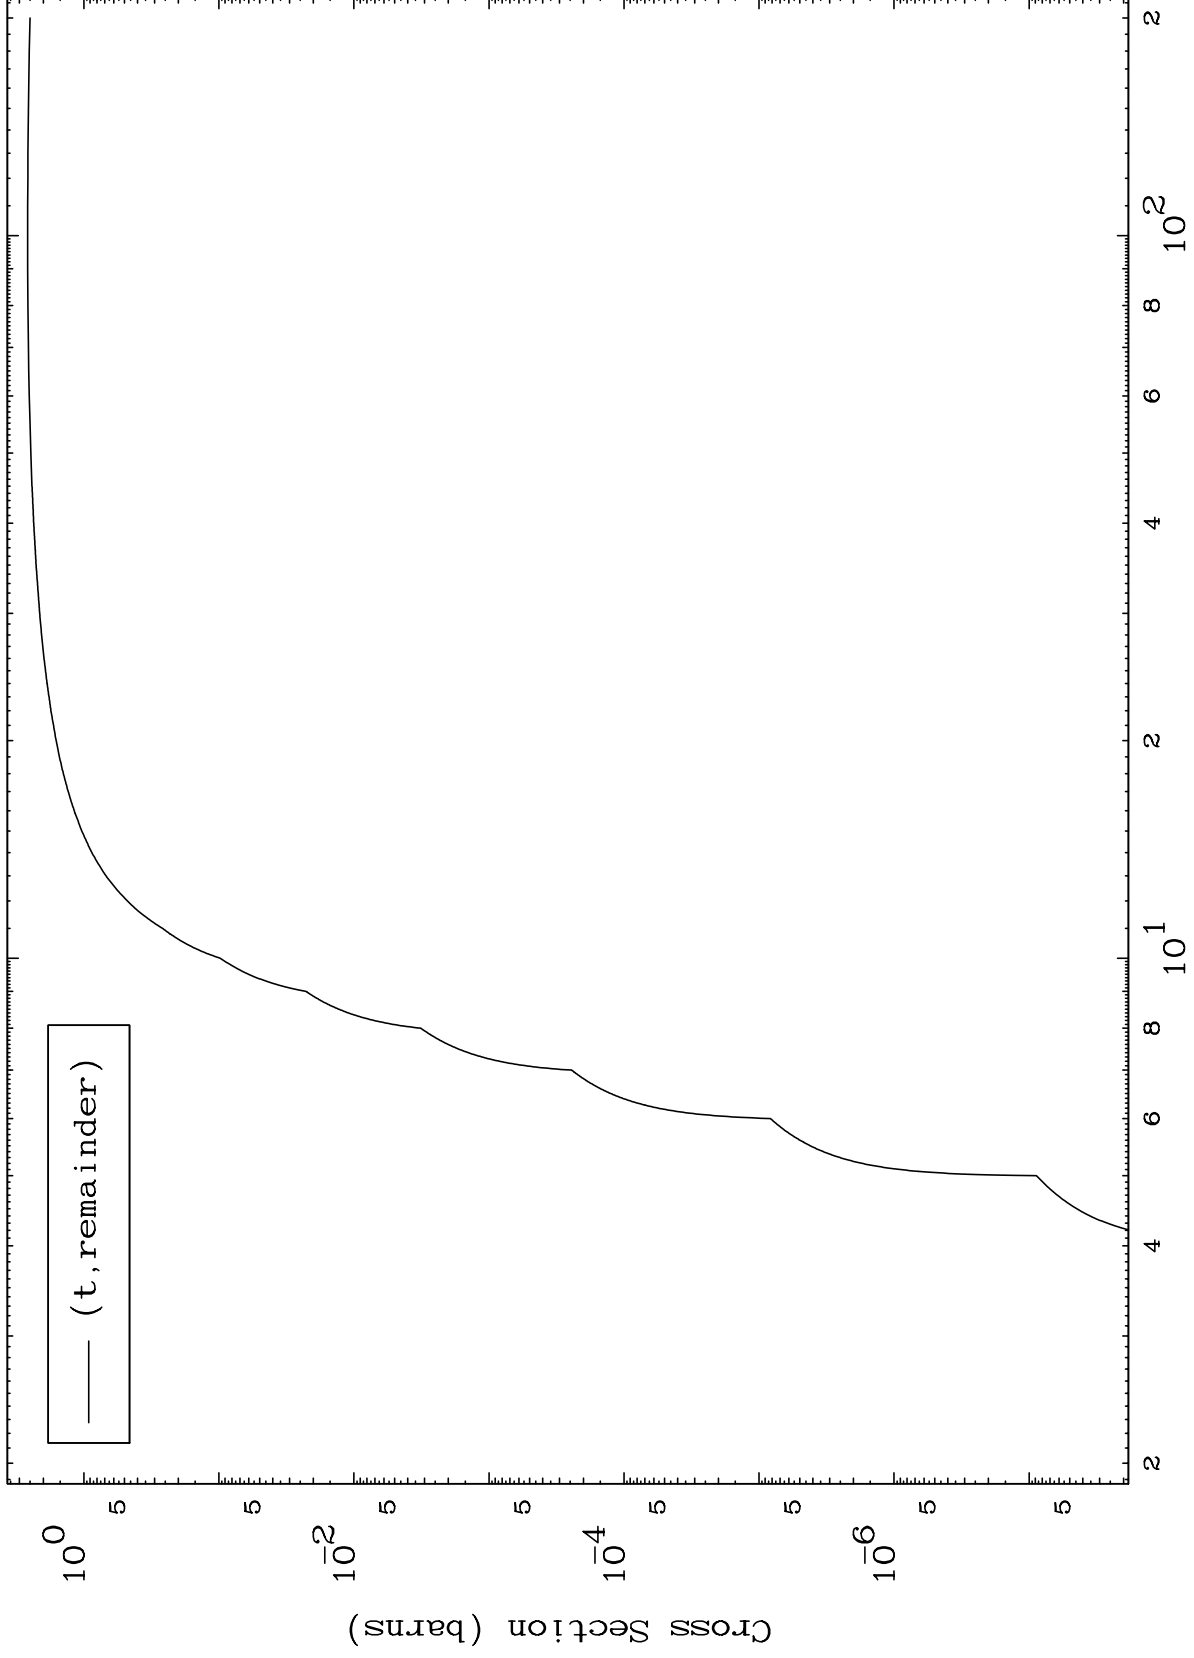

Press Mouse Button to Start

MAT 8225

Triton Major  
0 Kelvin Cross Sections

82-Pb-204

82-Pb-204

Incident Energy (MeV)

1