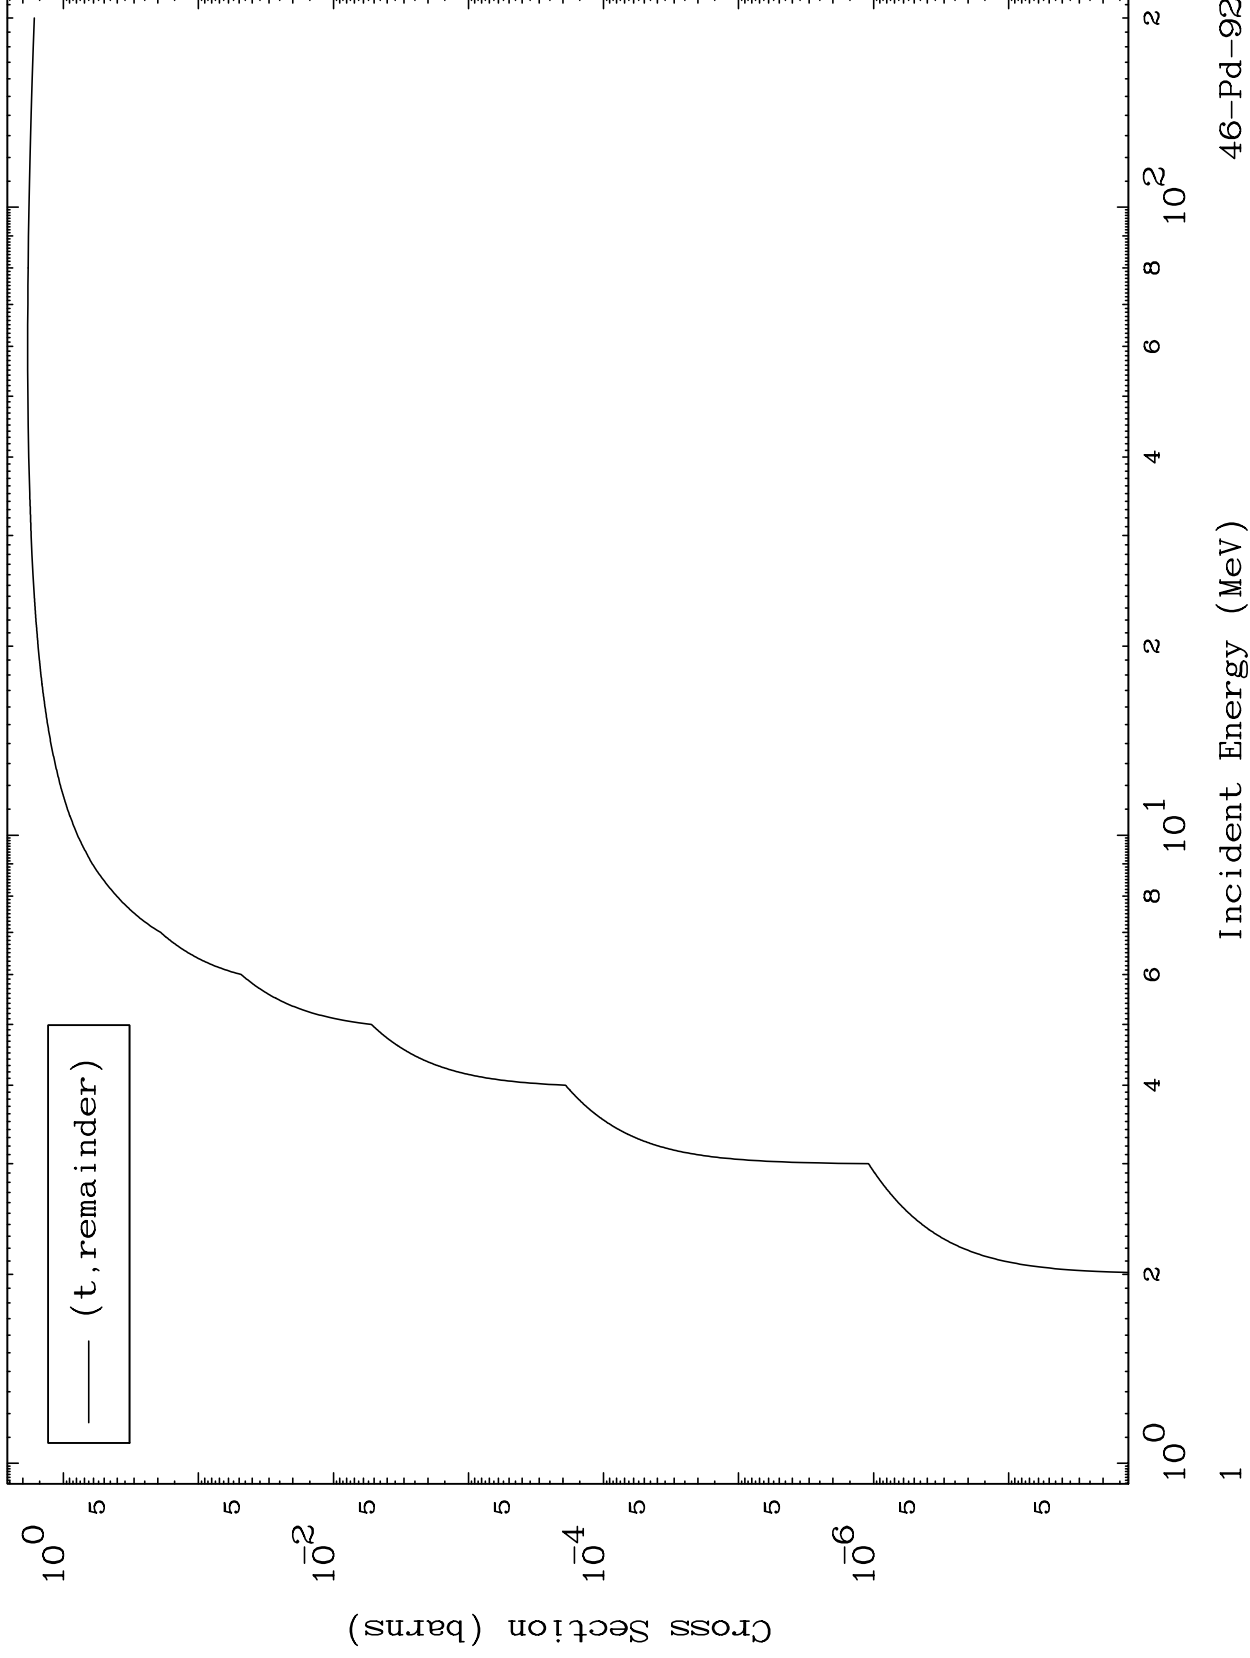

Press Mouse Button to Start

MAT 4595

Triton Major
0 Kelvin Cross Sections

46-Pd-92

Incident Energy (MeV)

46-Pd-92