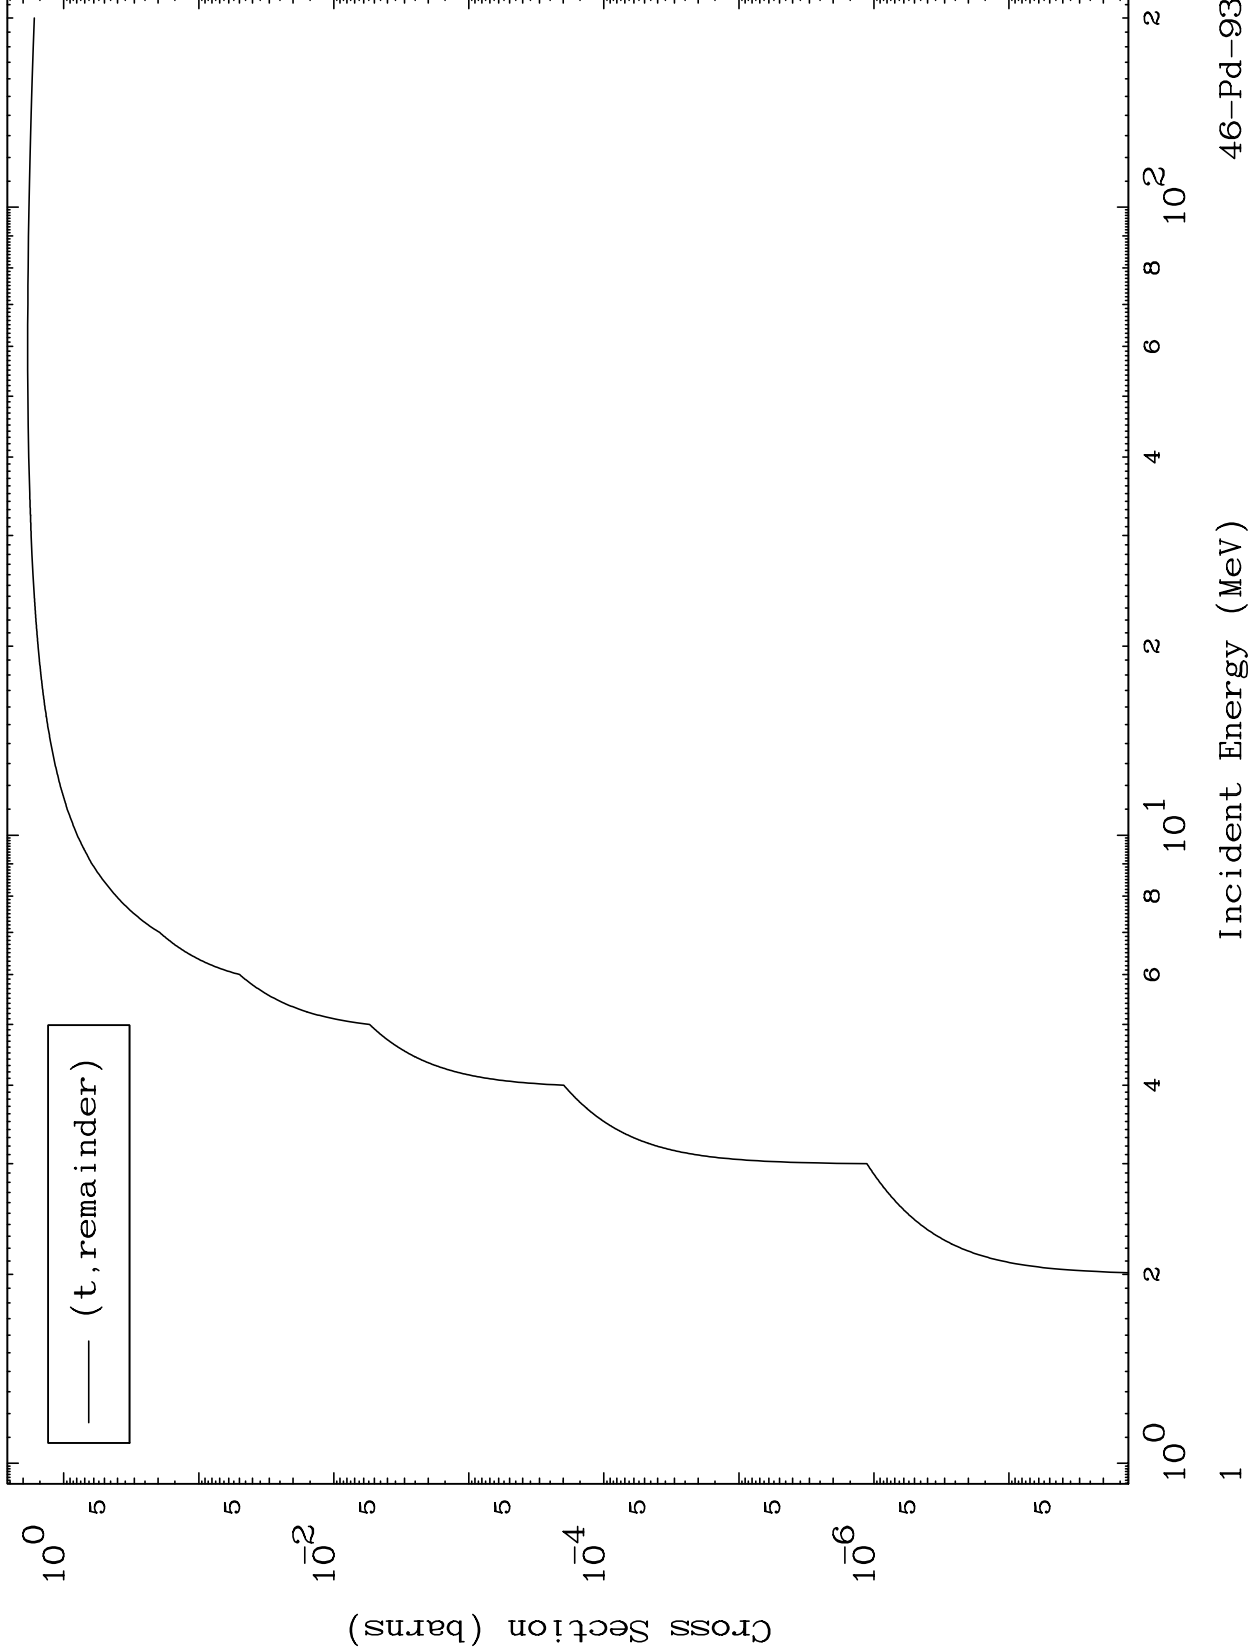

Press Mouse Button to Start

MAT 4598

Triton Major

46-Pd-93

0 Kelvin Cross Sections

Incident Energy (MeV)

46-Pd-93