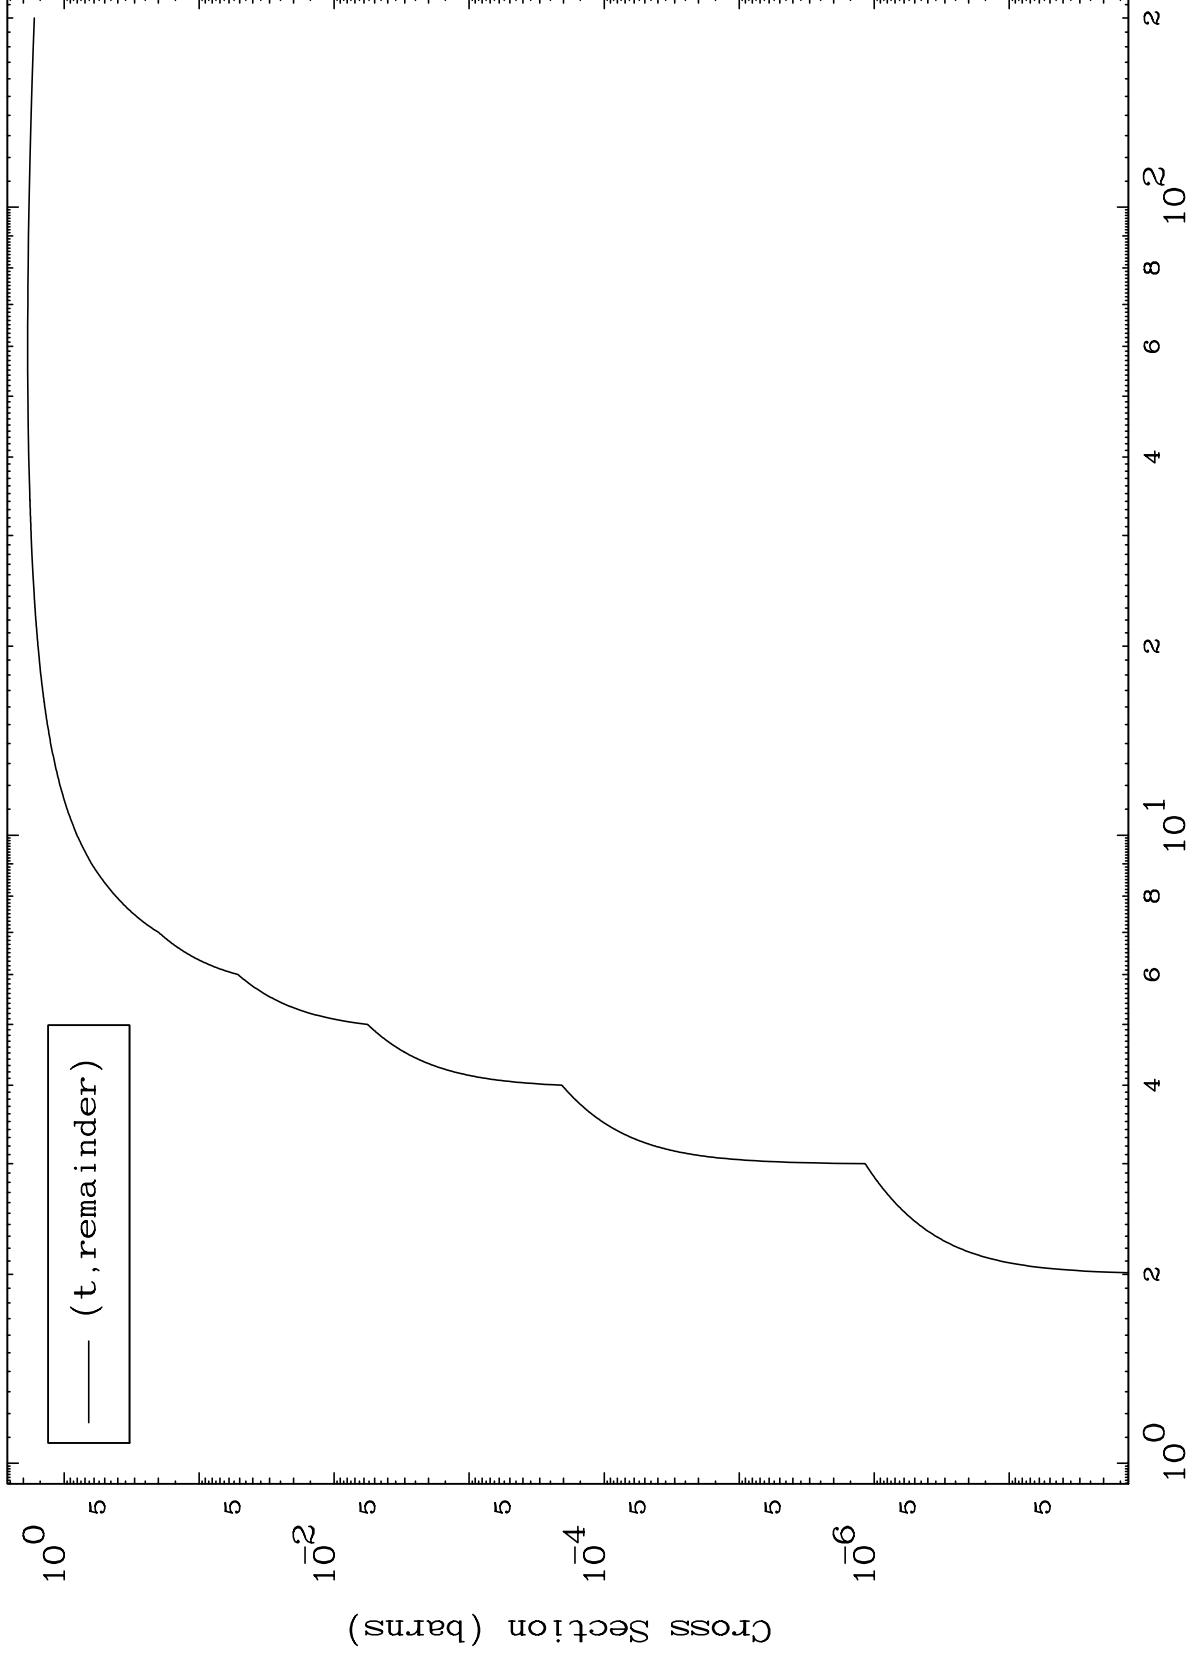

Press Mouse Button to Start

MAT 4601

Triton Major

46-Pd-94

0 Kelvin Cross Sections

Incident Energy (MeV)

46-Pd-94