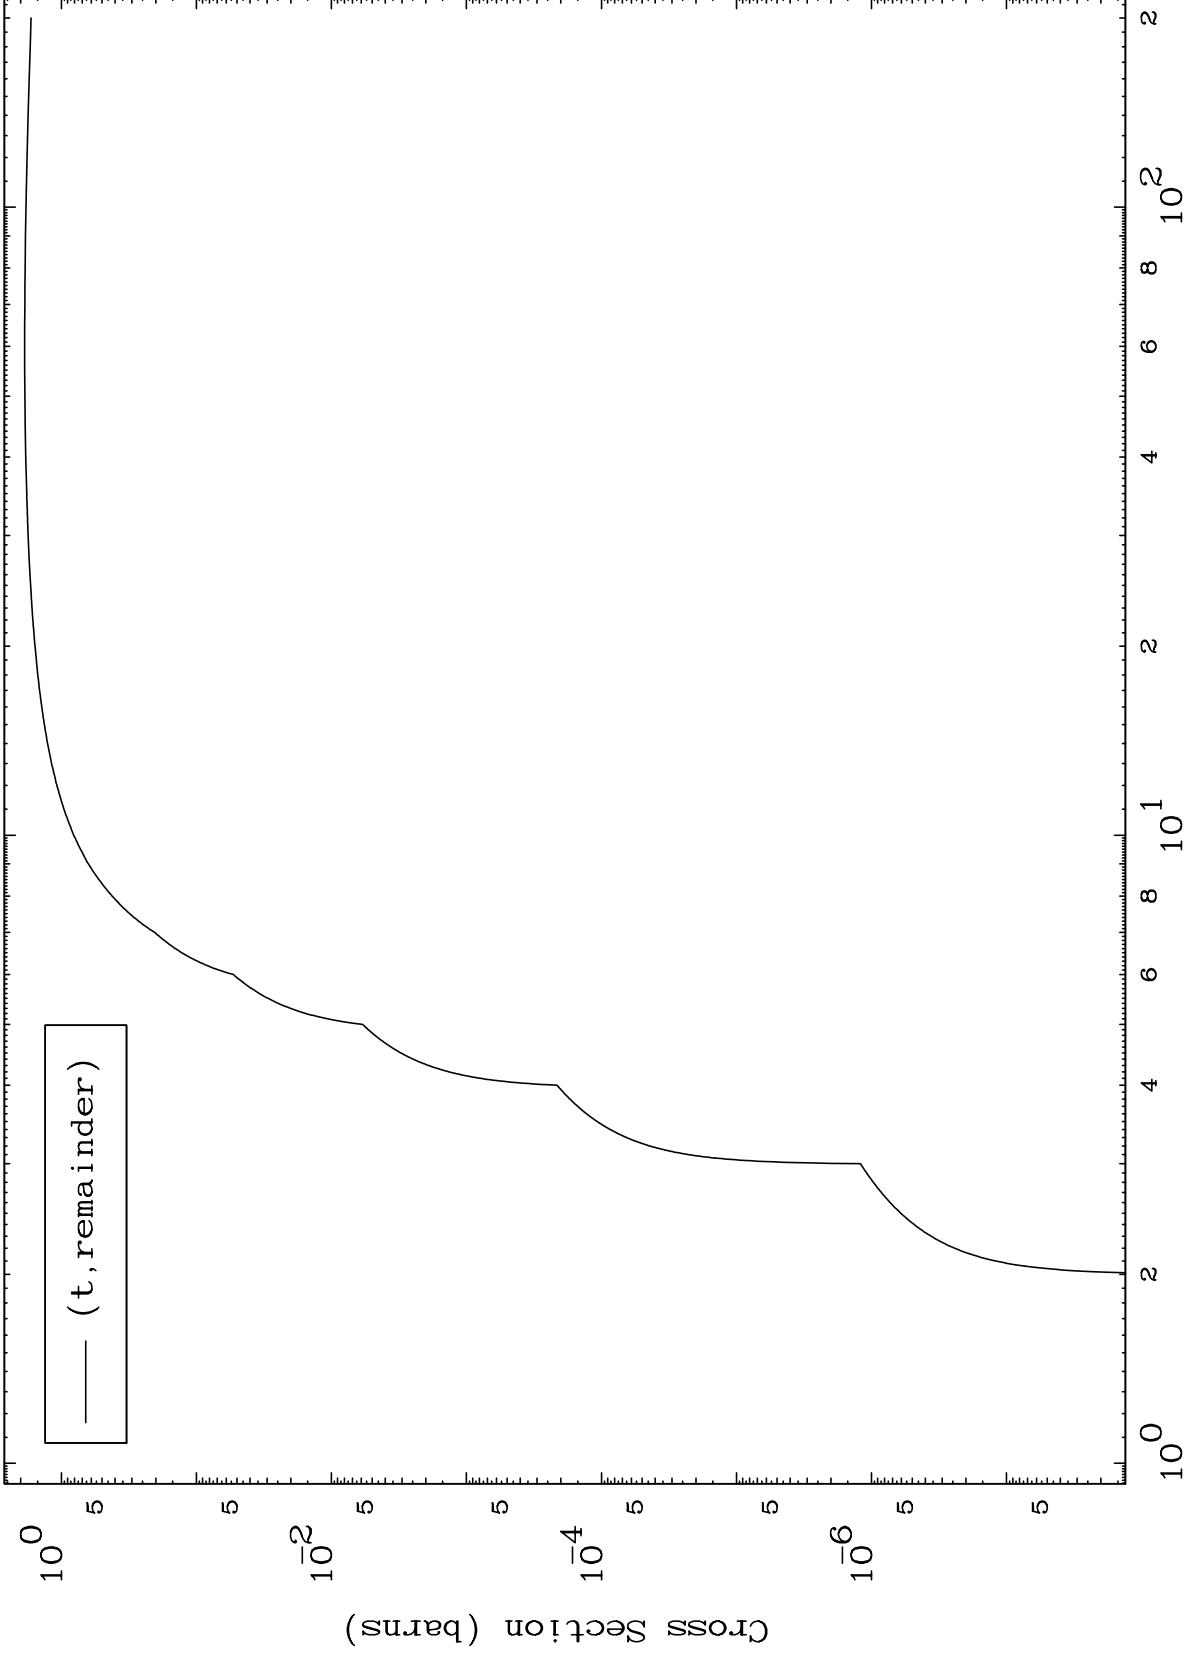

Press Mouse Button to Start

MAT 4604

Triton Major

46-Pd-95

0 Kelvin Cross Sections

(t, remainder)

Incident Energy (MeV)

46-Pd-95