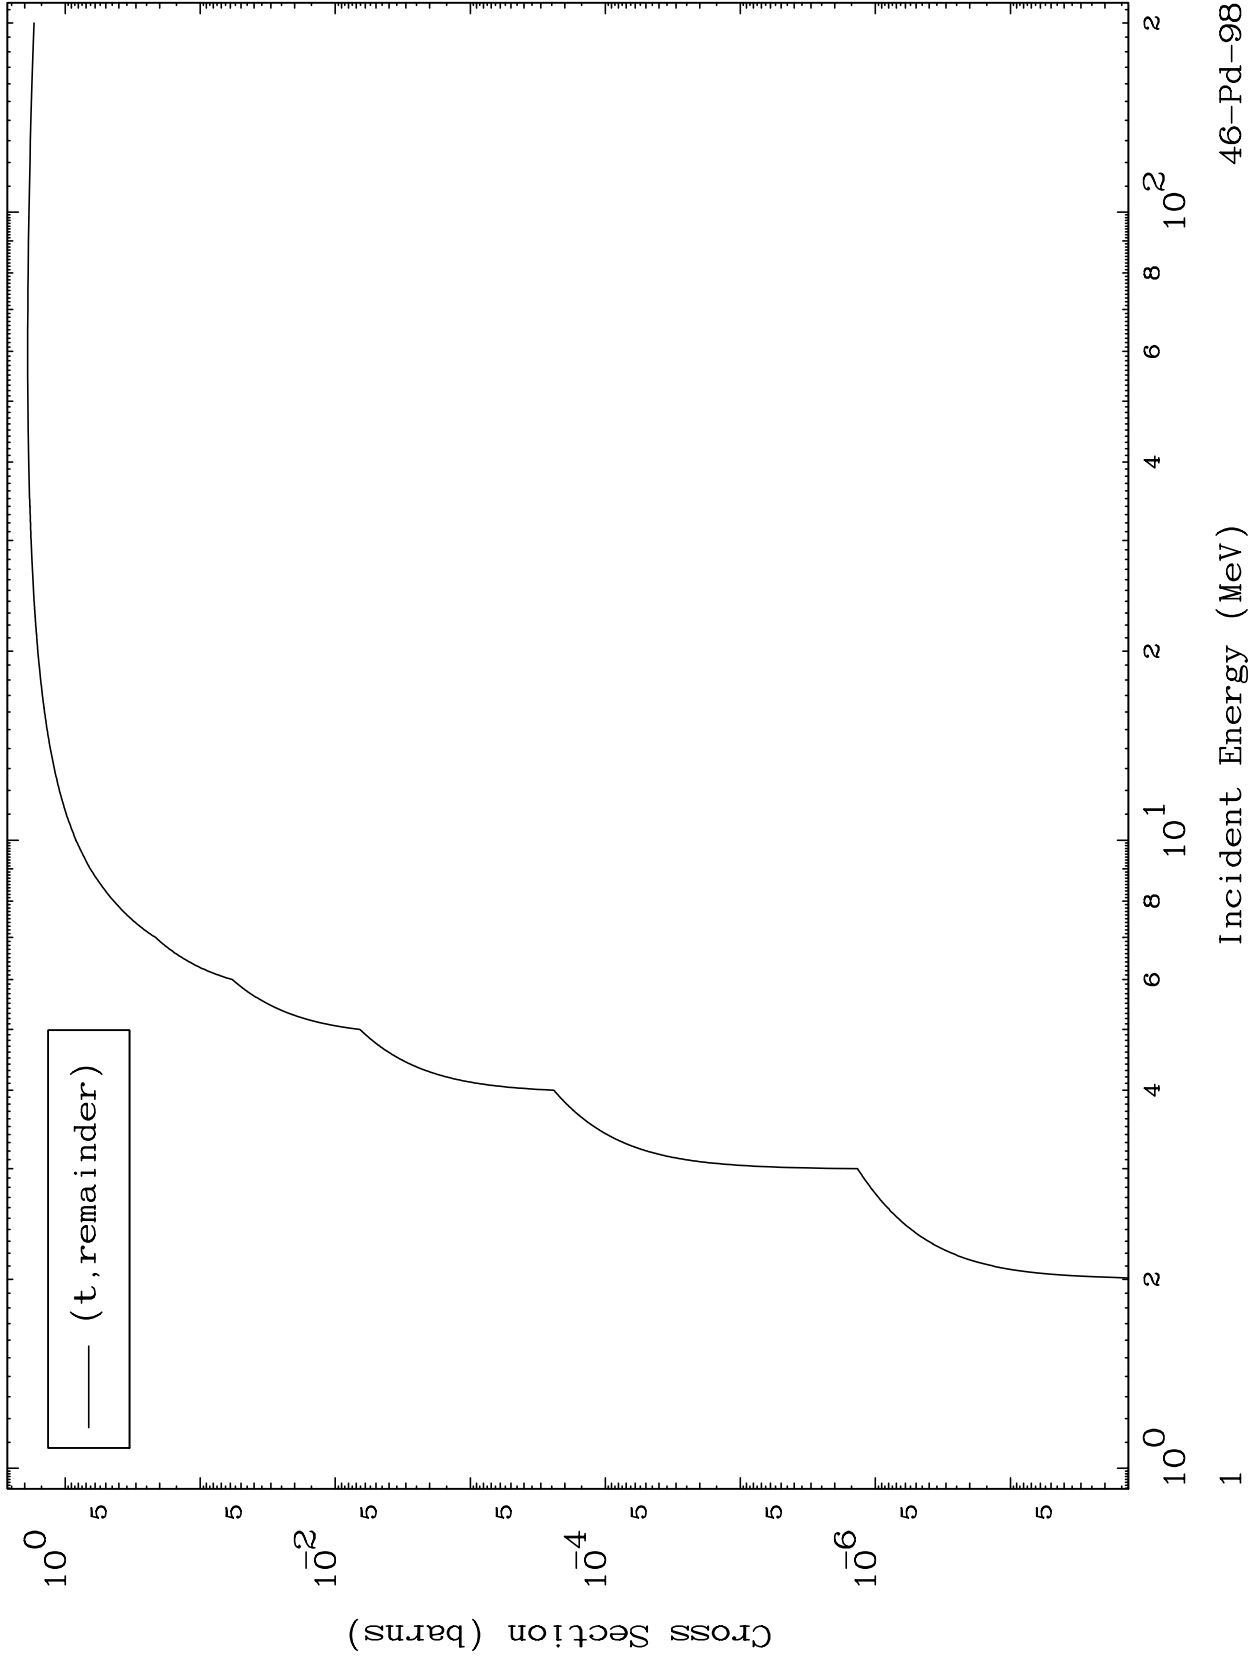

Press Mouse Button to Start

MAT 4613

Triton Major

46-Pd-98

0 Kelvin Cross Sections

Incident Energy (MeV)

46-Pd-98