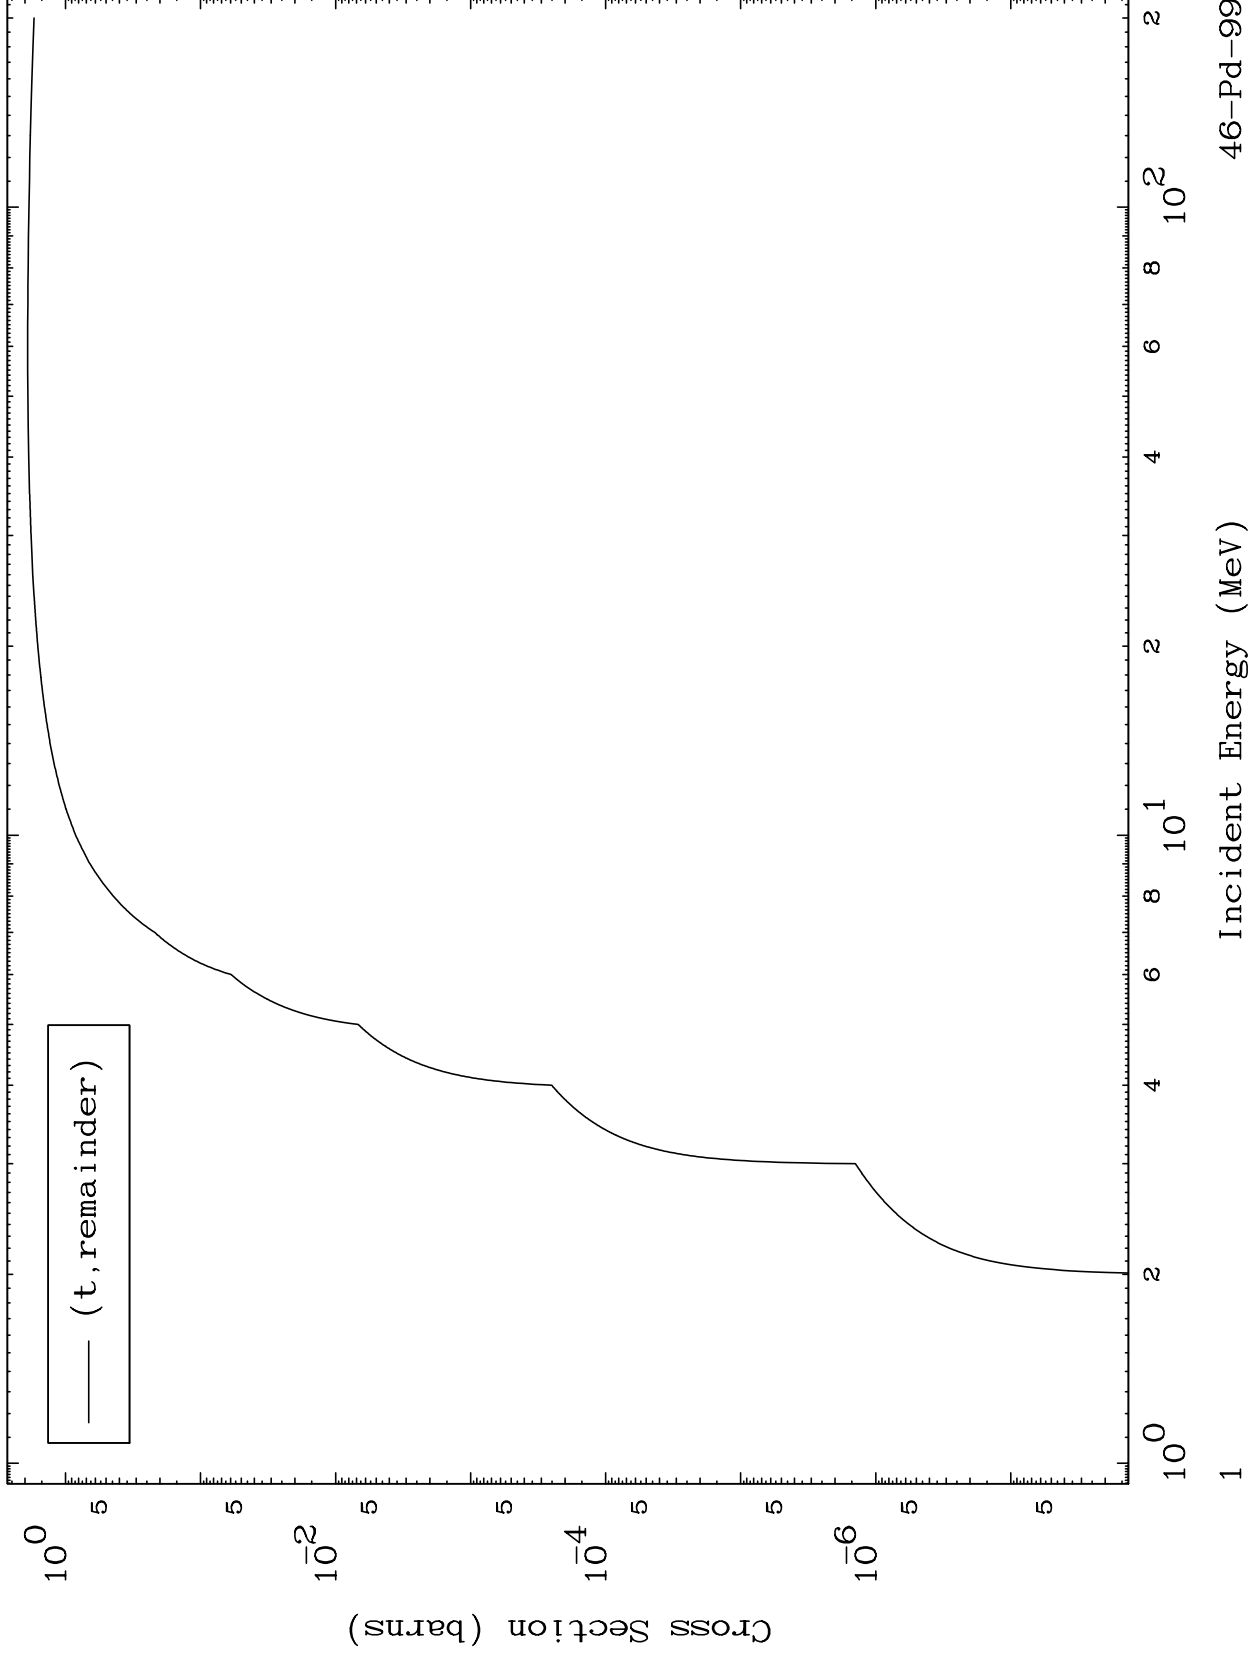

Press Mouse Button to Start

MAT 4616

Triton Major
0 Kelvin Cross Sections

46-Pd-99

46-Pd-99