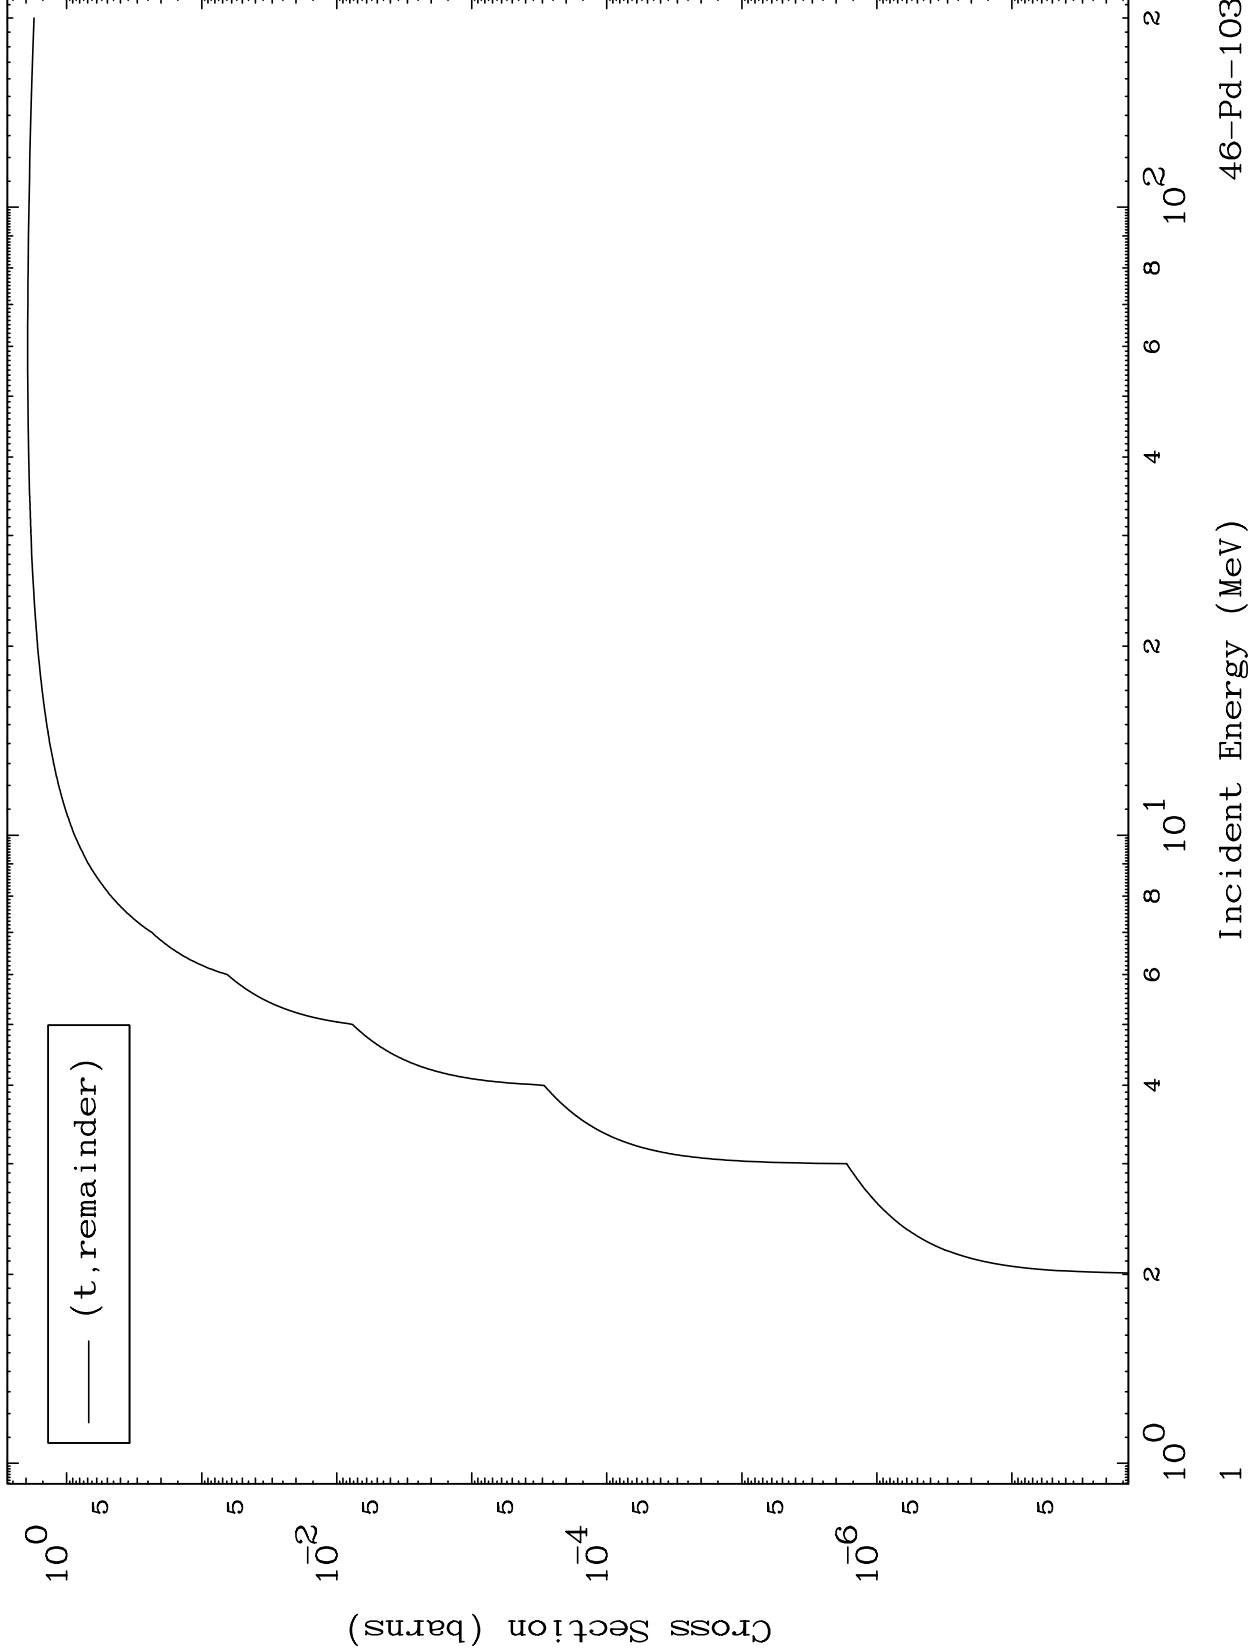

Press Mouse Button to Start

MAT 4628

Triton Major

46-Pd-103

0 Kelvin Cross Sections

Incident Energy (MeV)

46-Pd-103