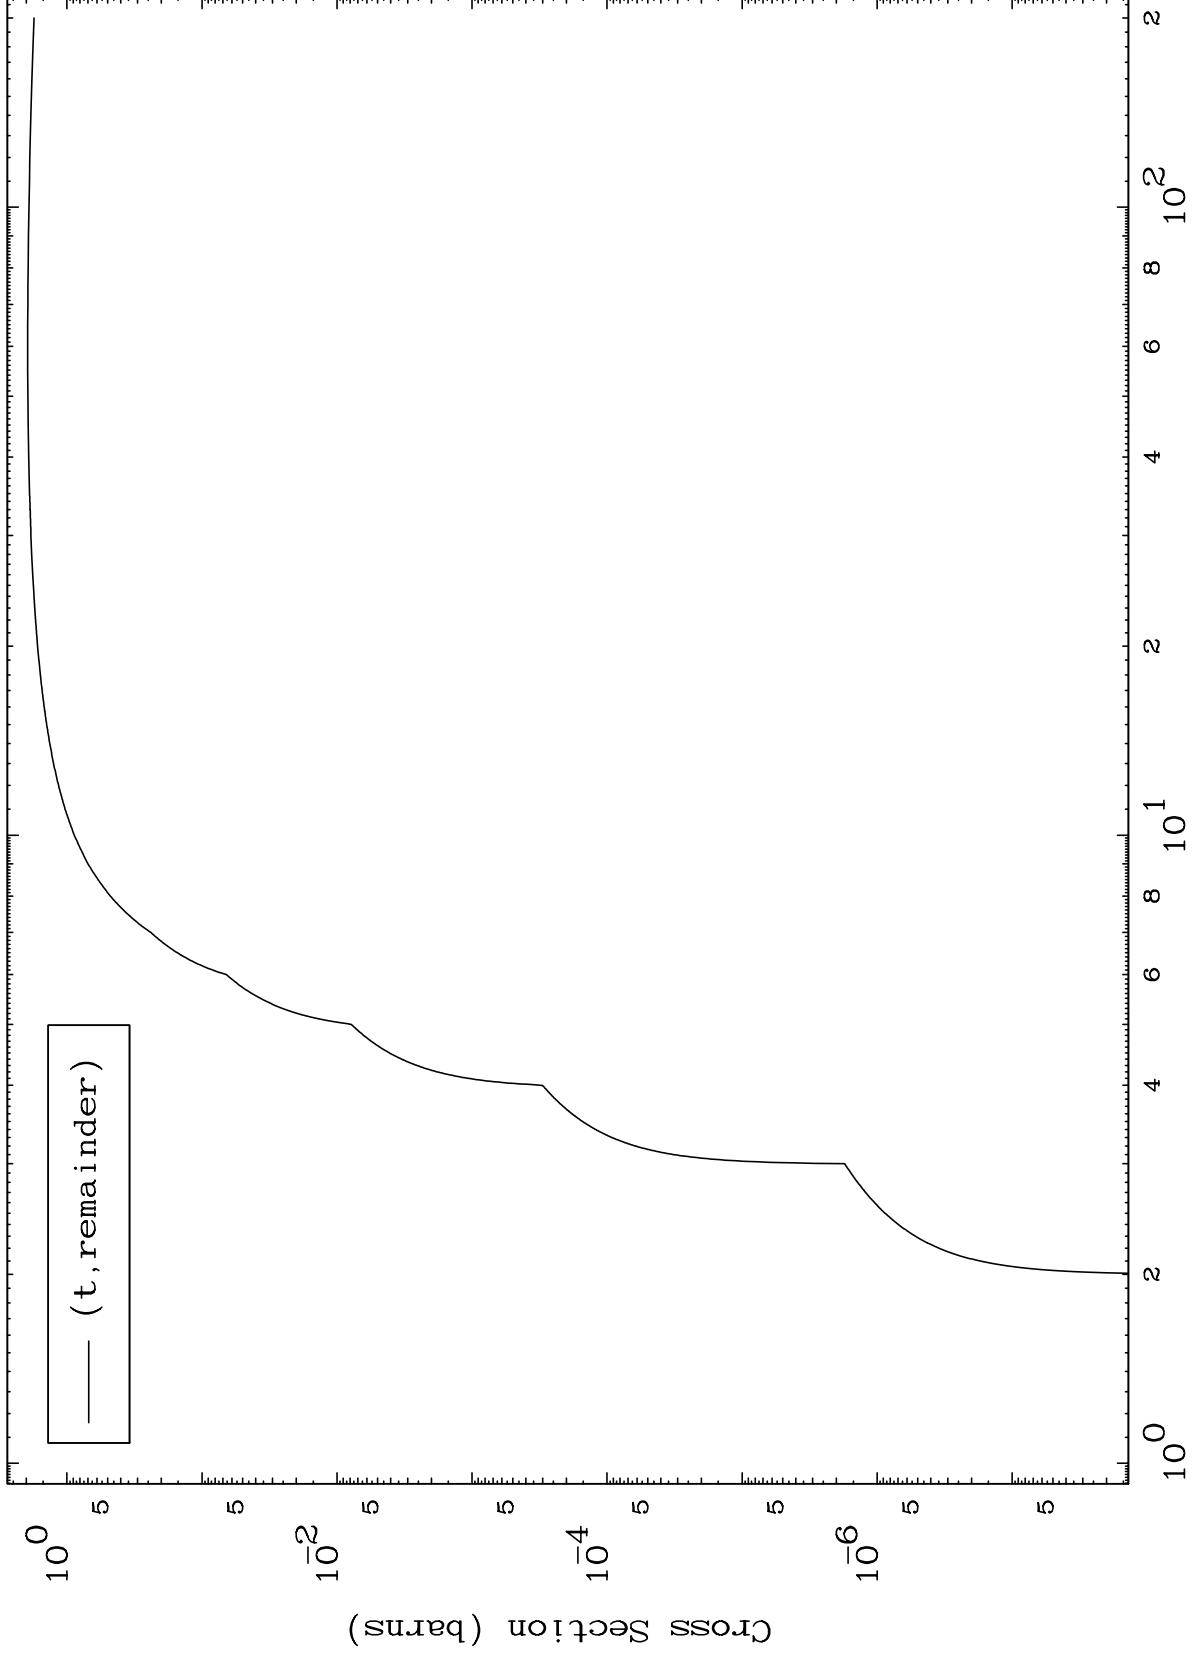

Press Mouse Button to Start

MAT 4631

Triton Major

46-Pd-104

0 Kelvin Cross Sections

Incident Energy (MeV)

46-Pd-104