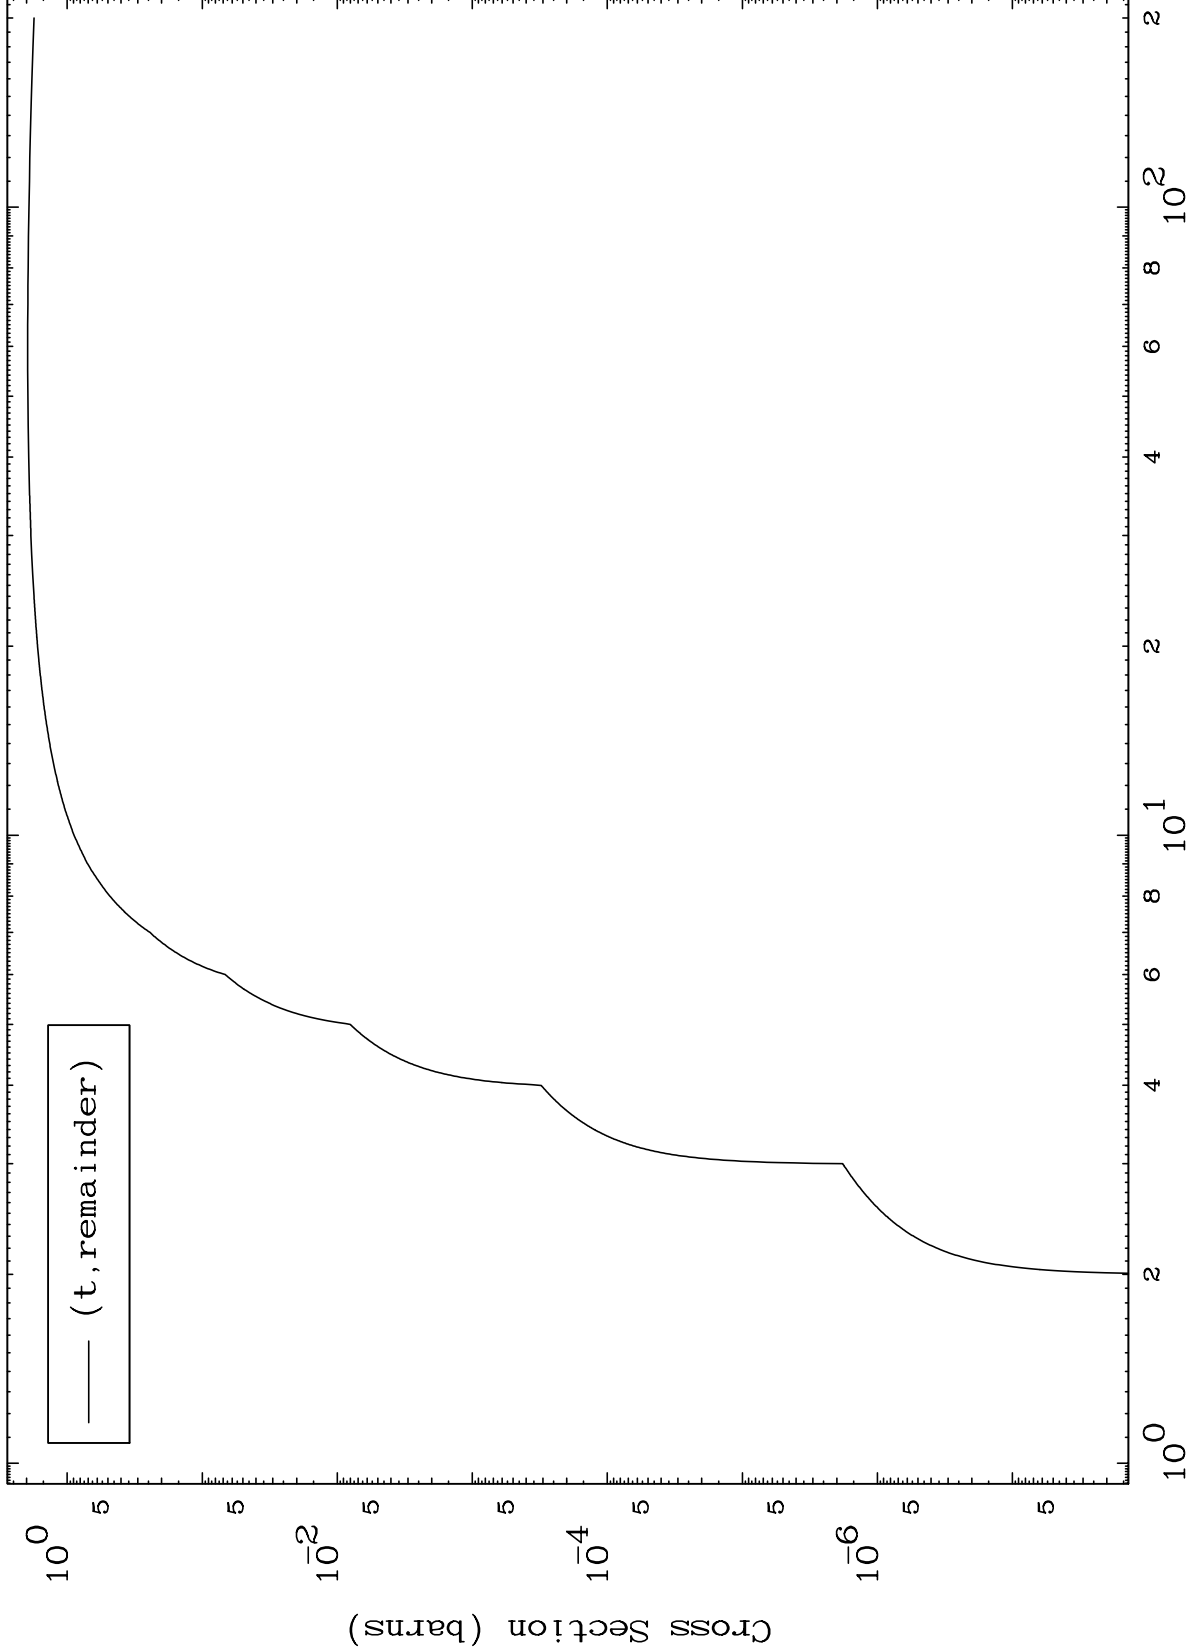

Press Mouse Button to Start

MAT 4634

Triton Major

46-Pd-105

0 Kelvin Cross Sections

Incident Energy (MeV)

46-Pd-105