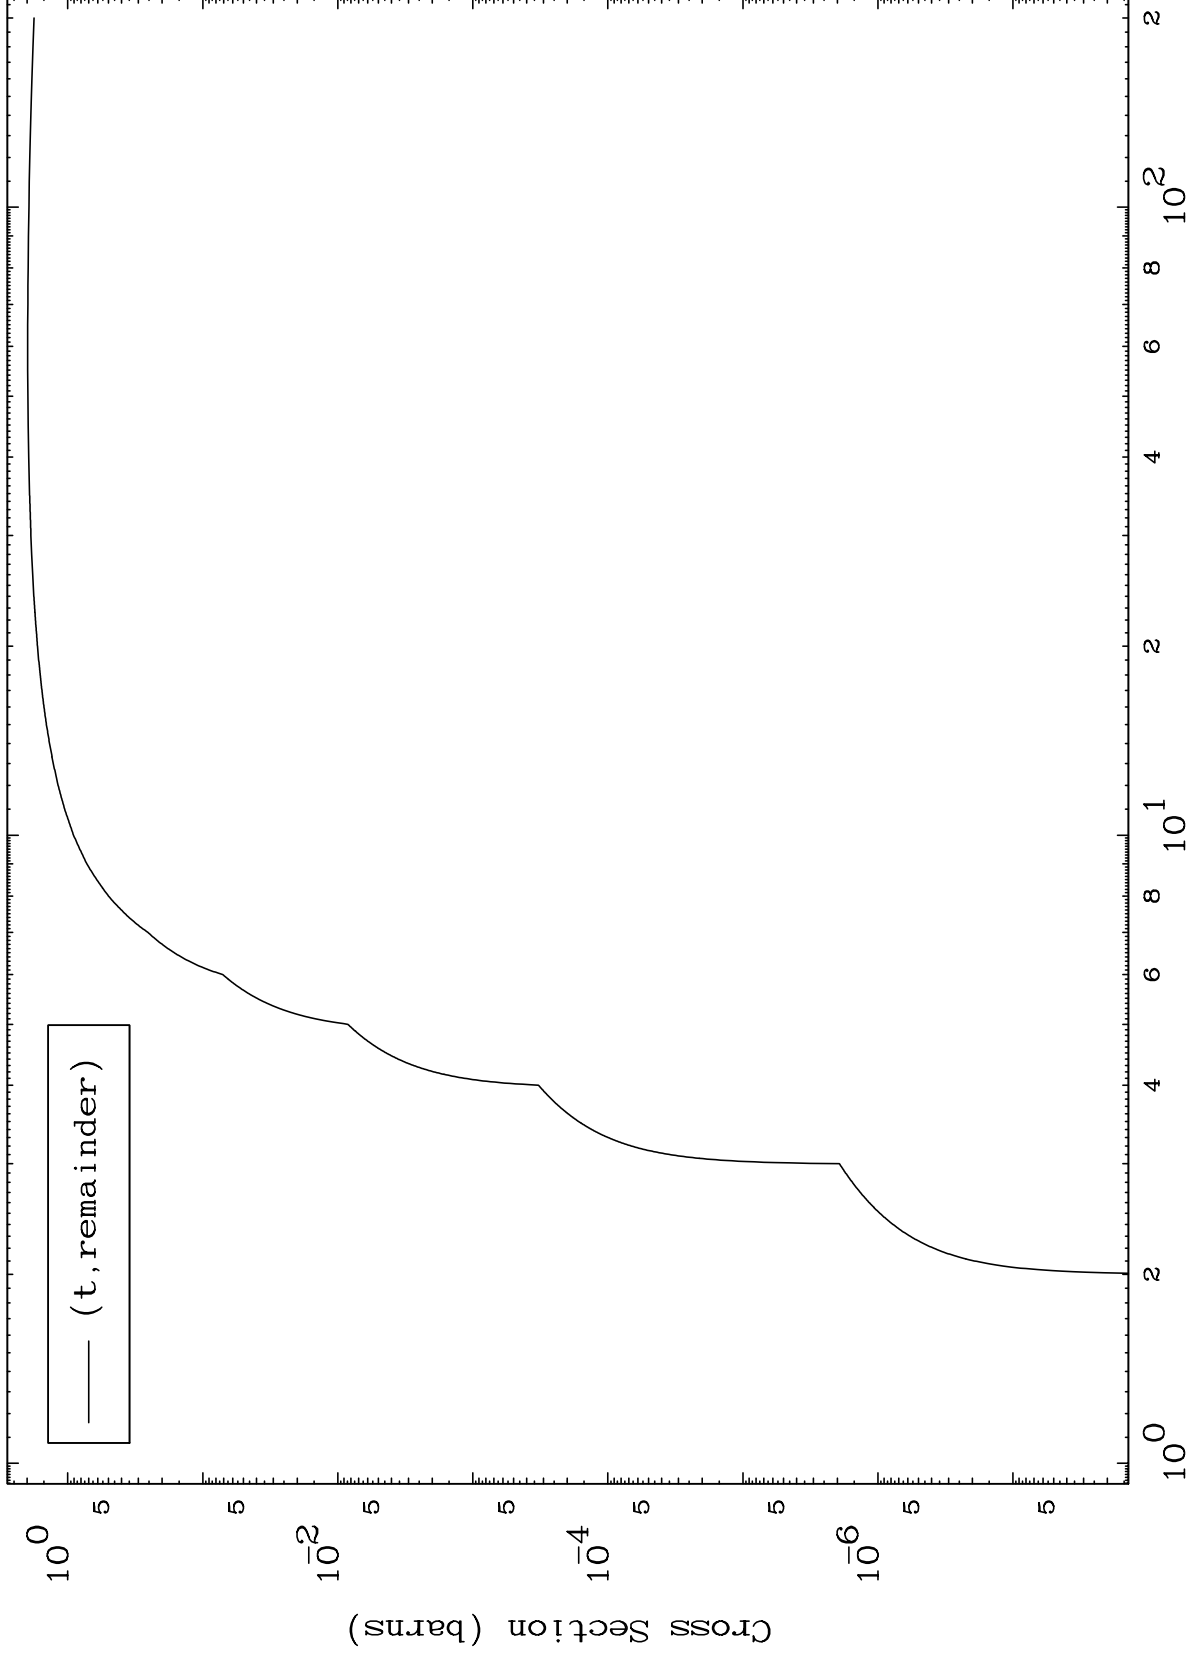

Press Mouse Button to Start

MAT 4640

Triton Major

46-Pd-107

0 Kelvin Cross Sections

Incident Energy (MeV)

46-Pd-107