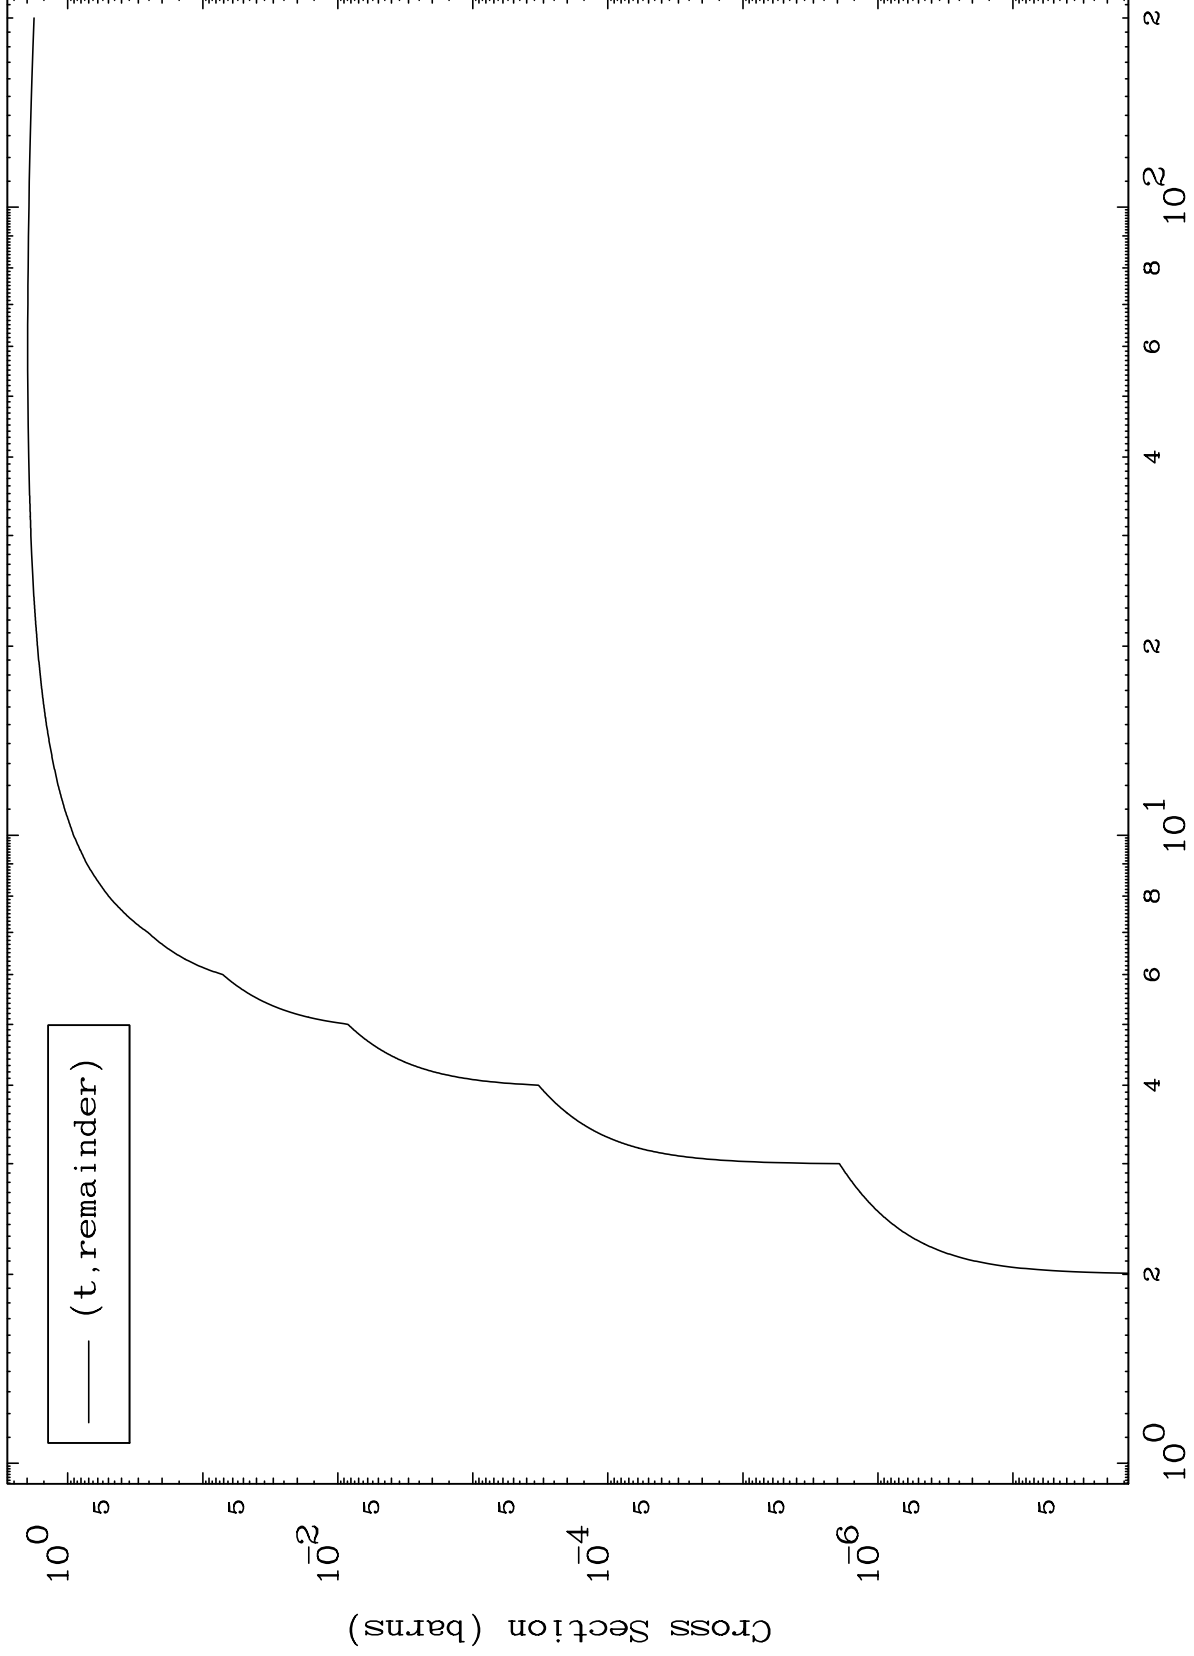

Press Mouse Button to Start

MAT 4641

Triton Major

46-Pd-107

0 Kelvin Cross Sections

Incident Energy (MeV)

46-Pd-107