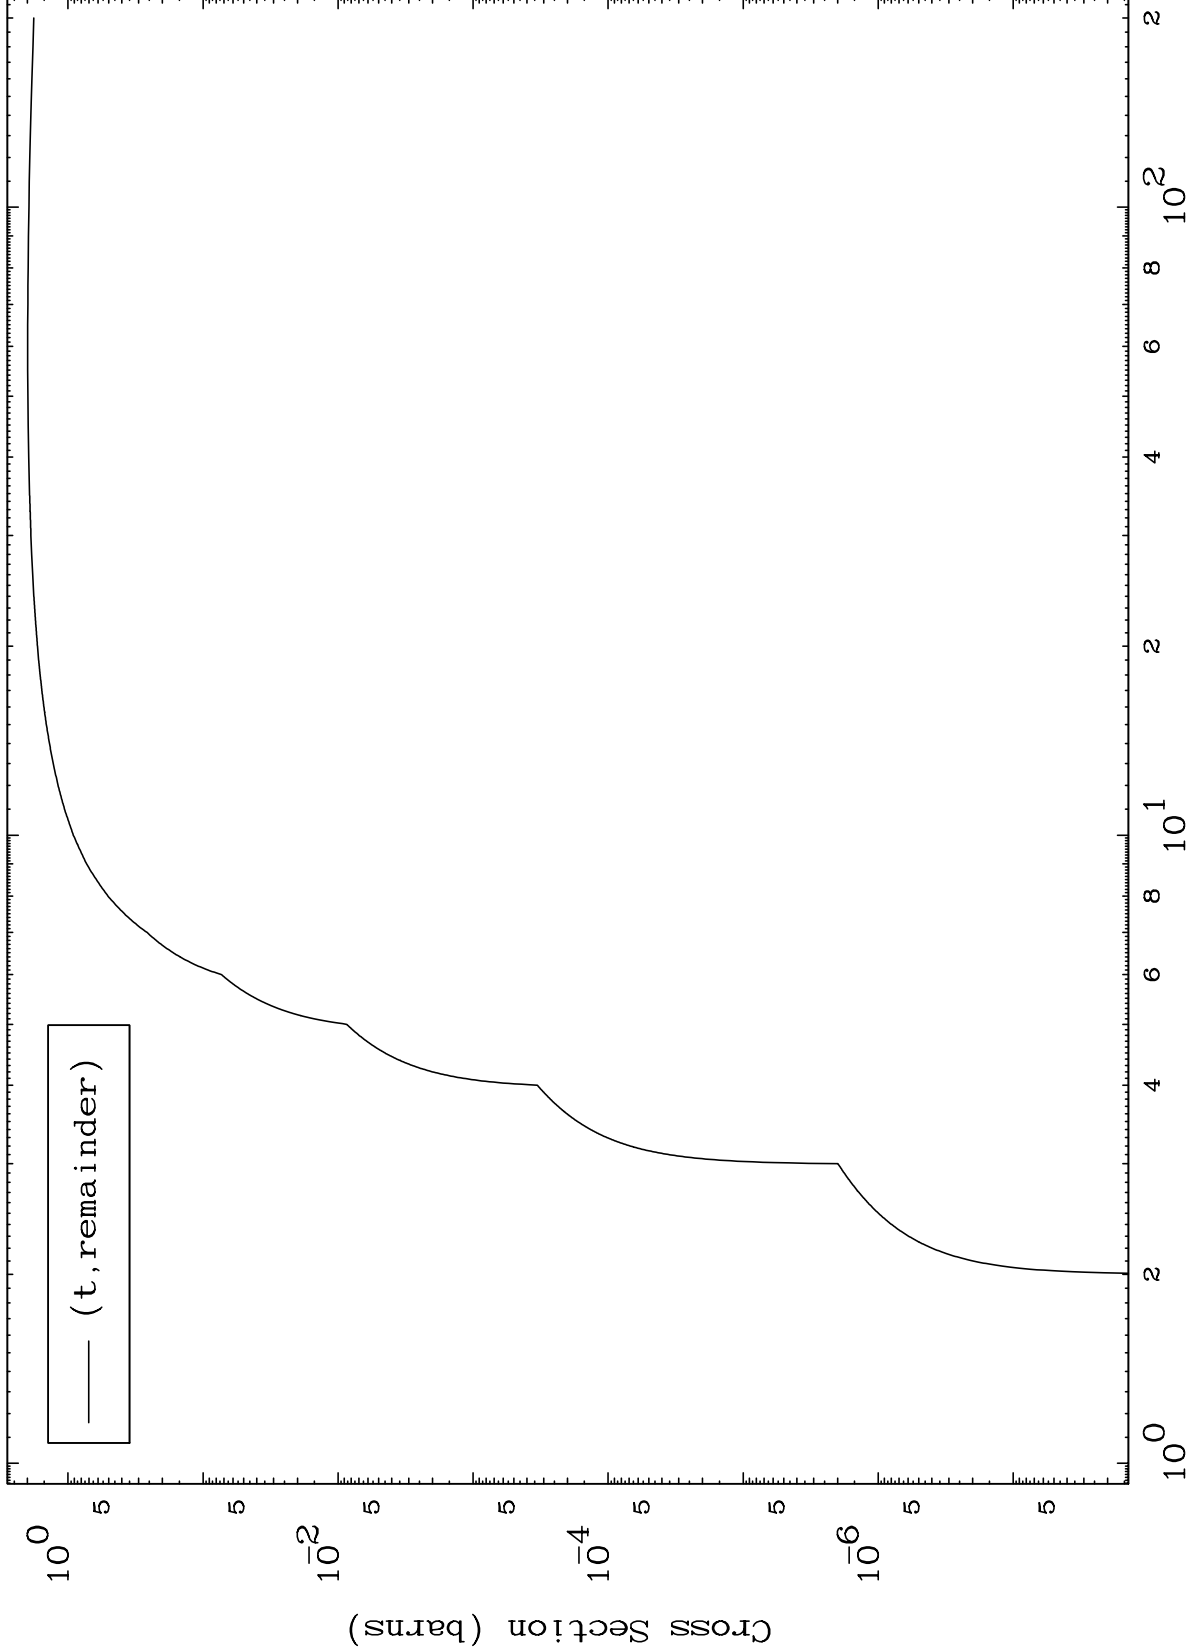

Press Mouse Button to Start

MAT 4643

Triton Major

46-Pd-108

0 Kelvin Cross Sections

(t, remainder)

Incident Energy (MeV)

46-Pd-108