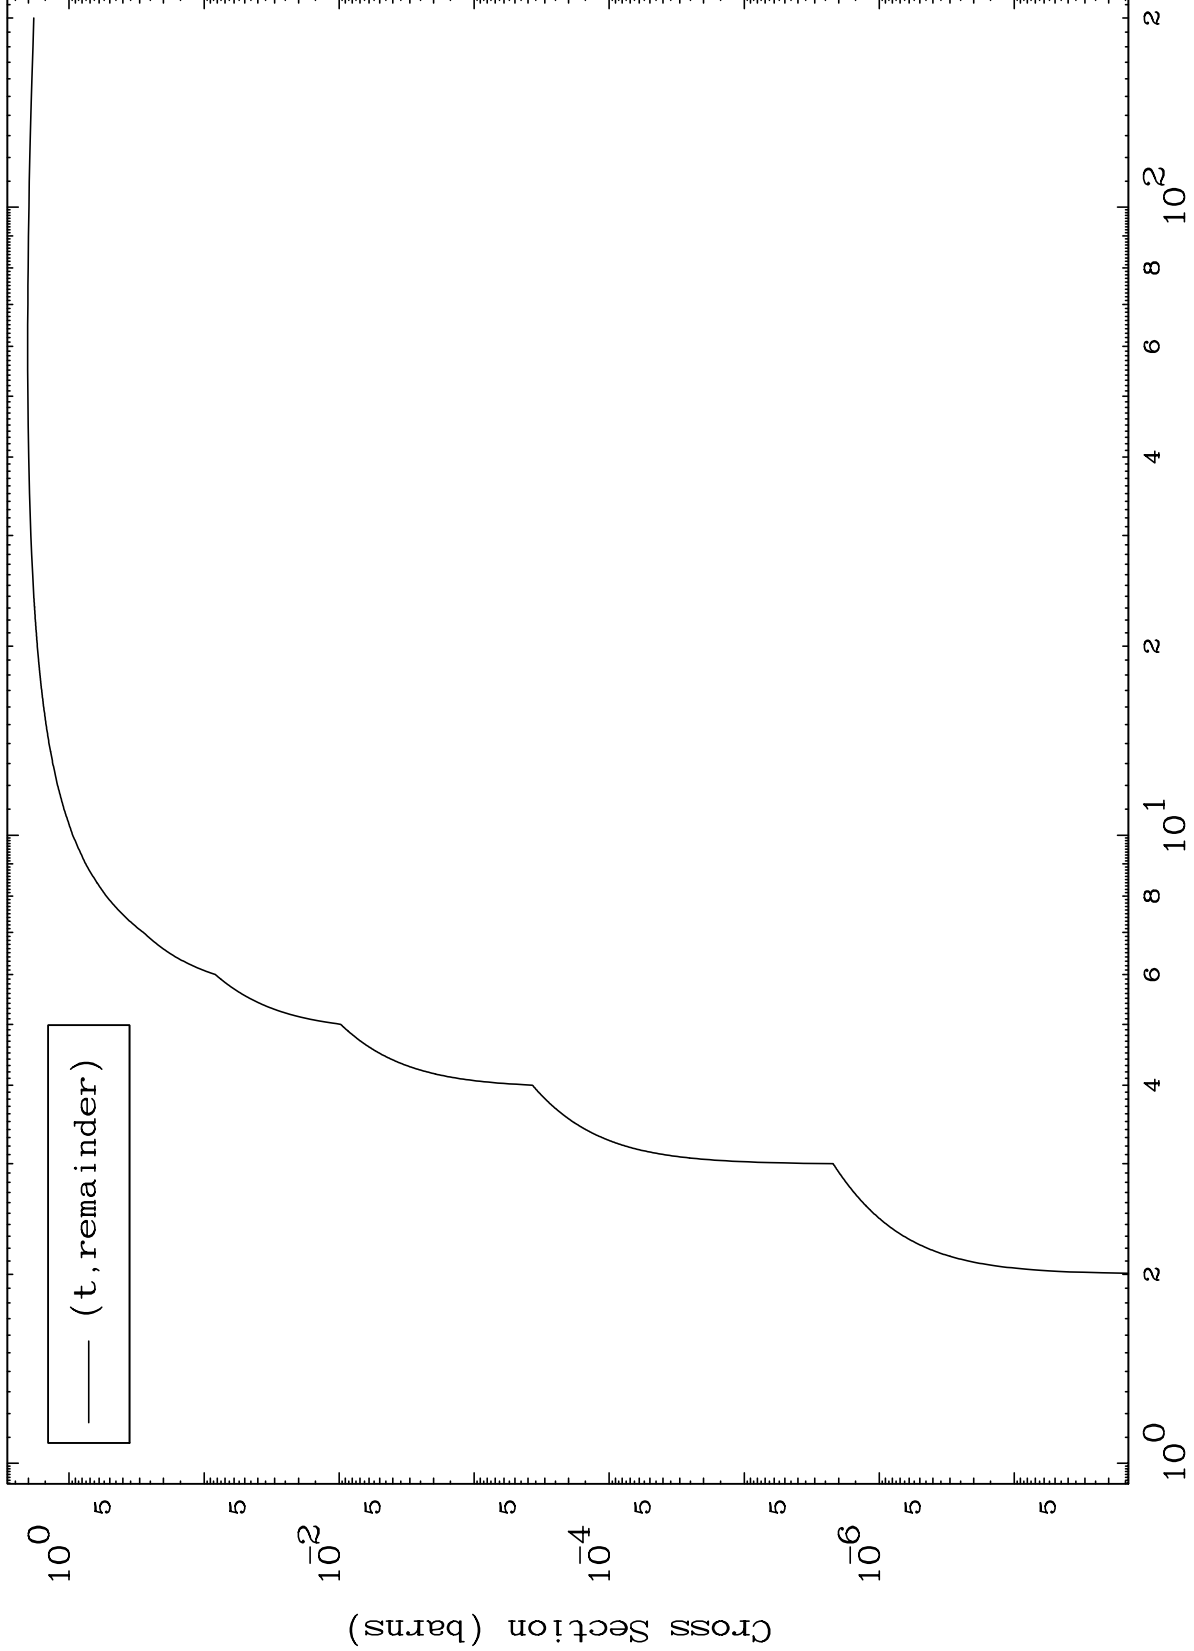

Press Mouse Button to Start

MAT 4655

Triton Major

46-Pd-112

0 Kelvin Cross Sections

Incident Energy (MeV)

46-Pd-112