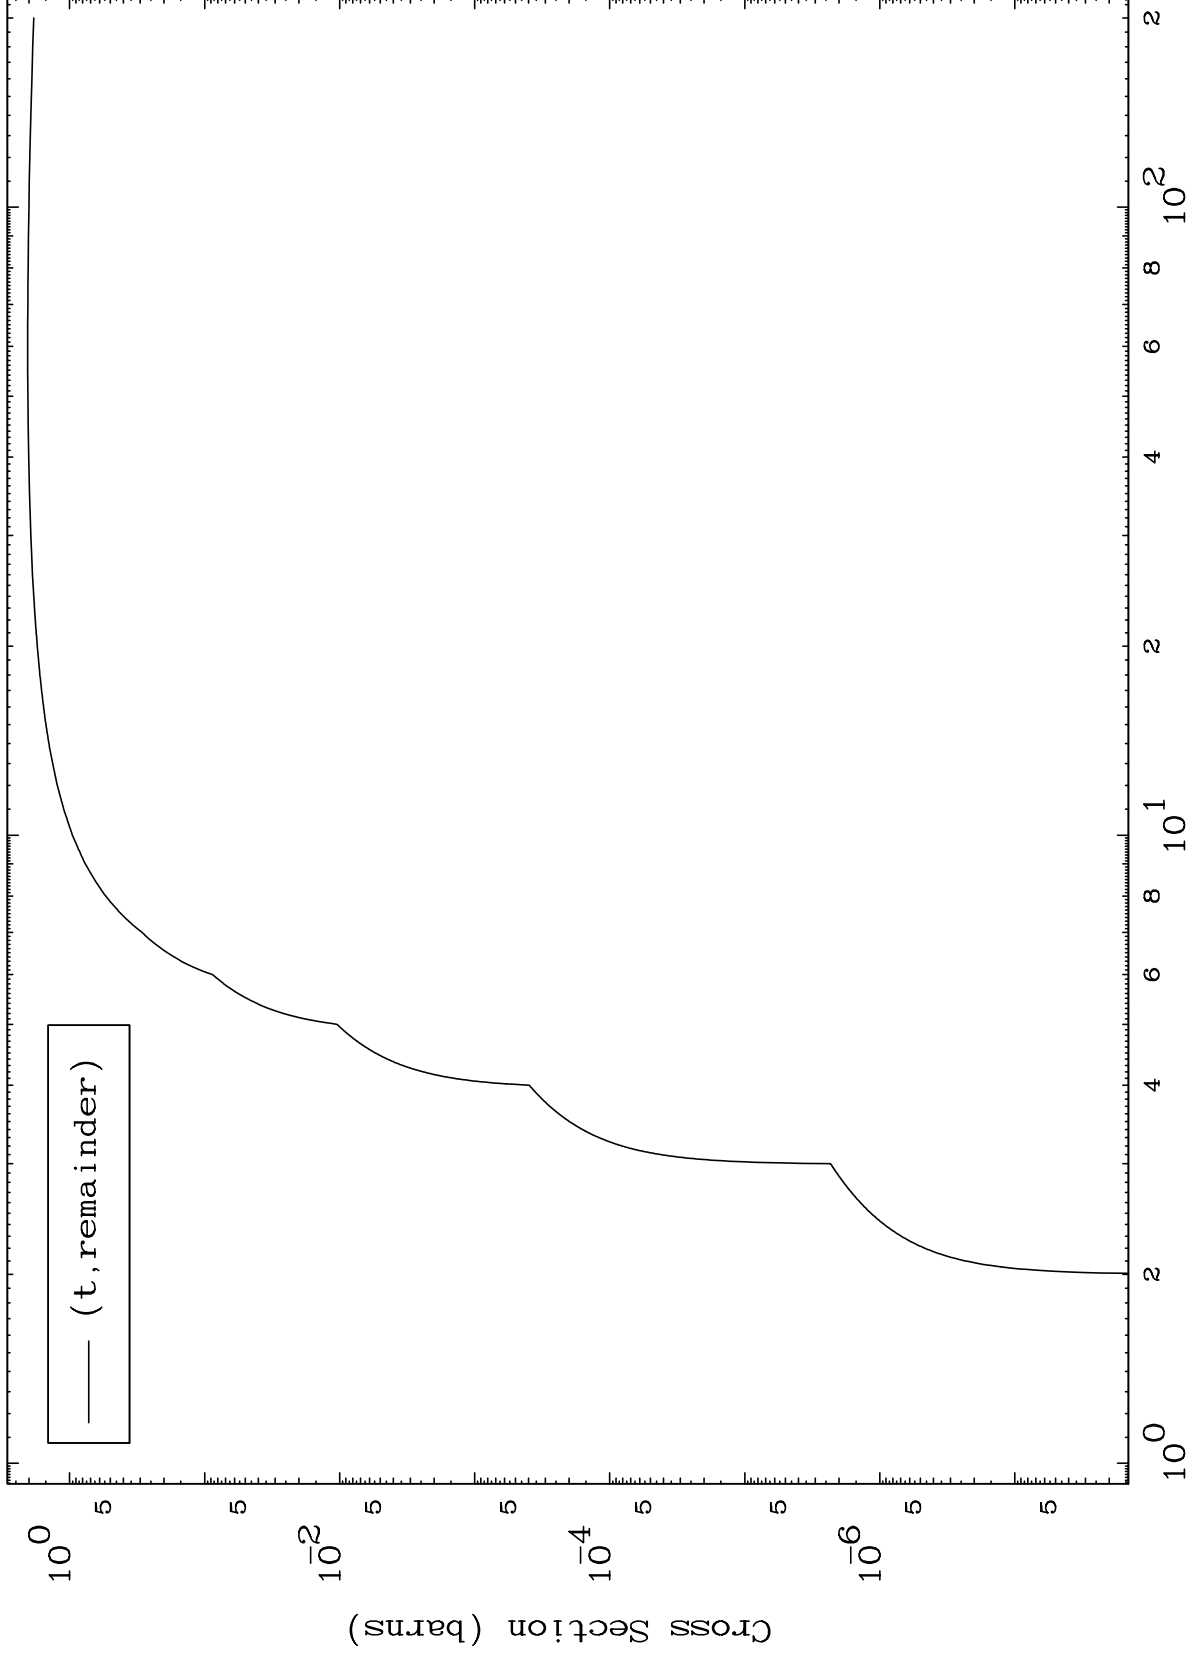

Press Mouse Button to Start

MAT 4661

Triton Major

46-Pd-114

0 Kelvin Cross Sections

Incident Energy (MeV)

46-Pd-114