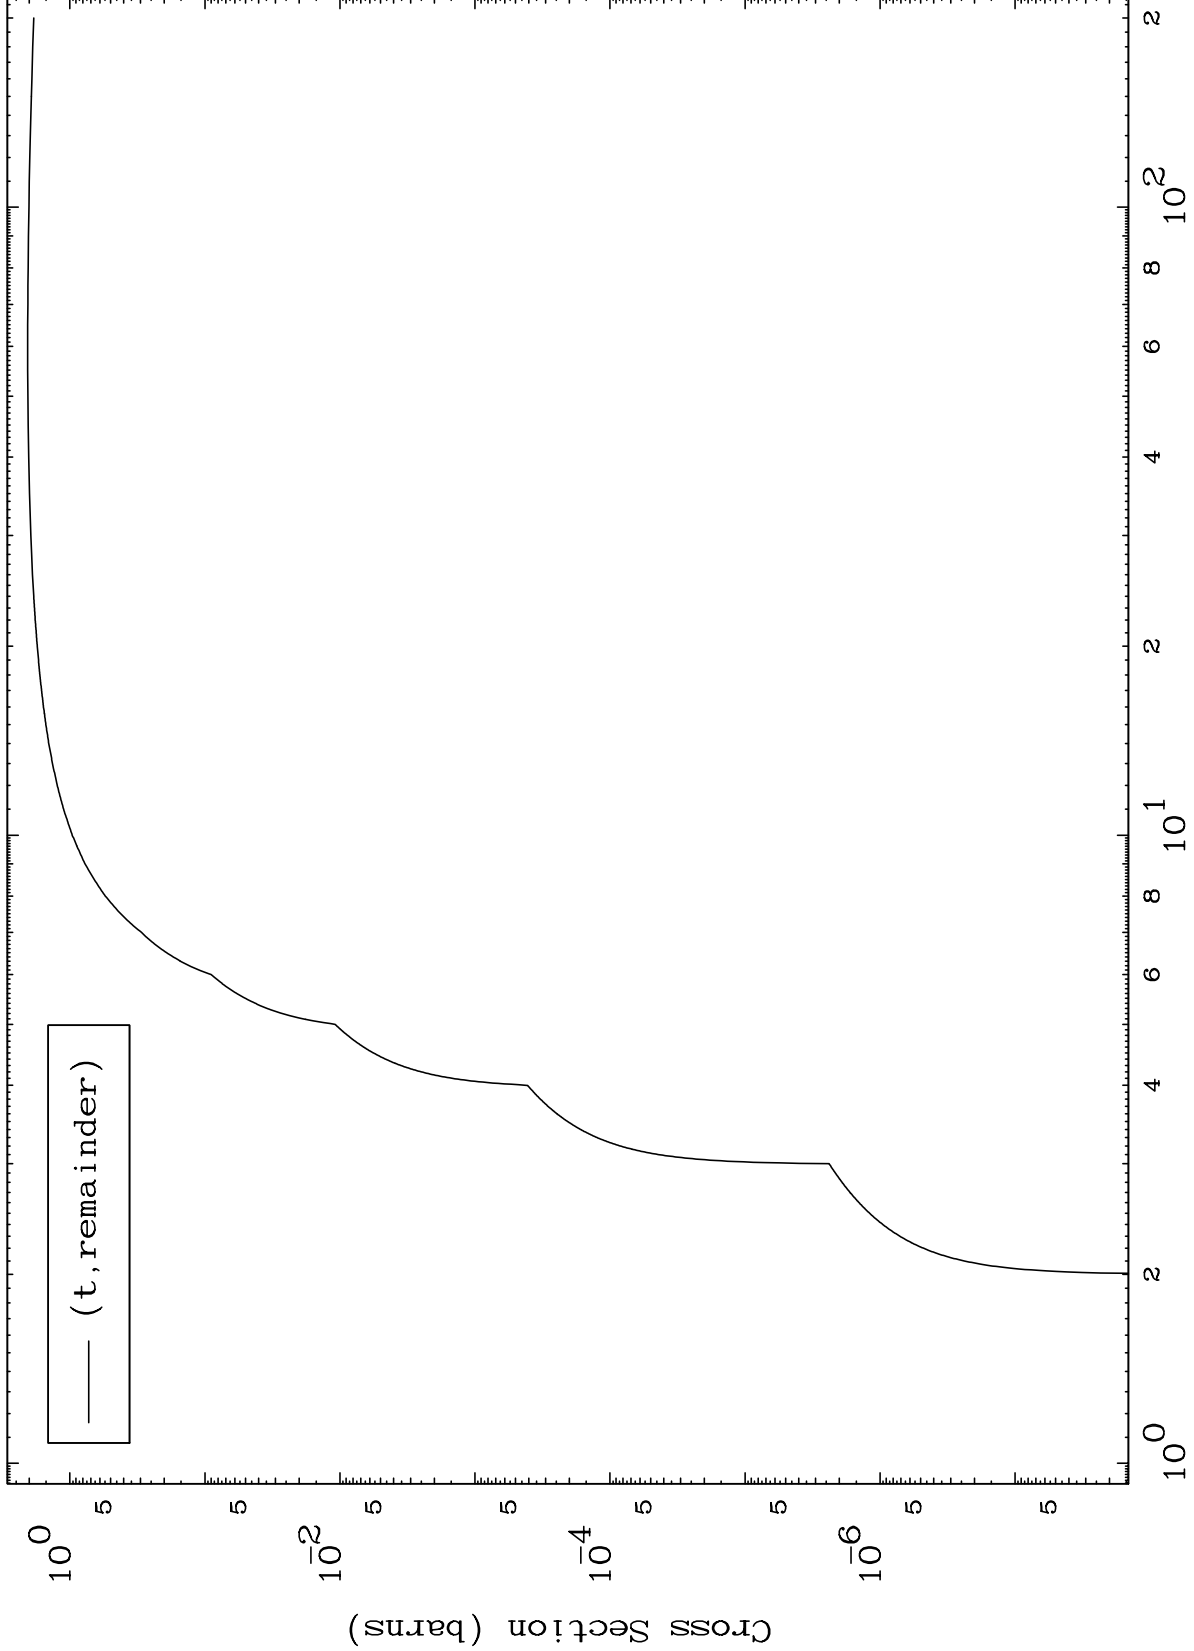

Press Mouse Button to Start

MAT 4664

Triton Major

46-Pd-115

0 Kelvin Cross Sections

Incident Energy (MeV)

46-Pd-115