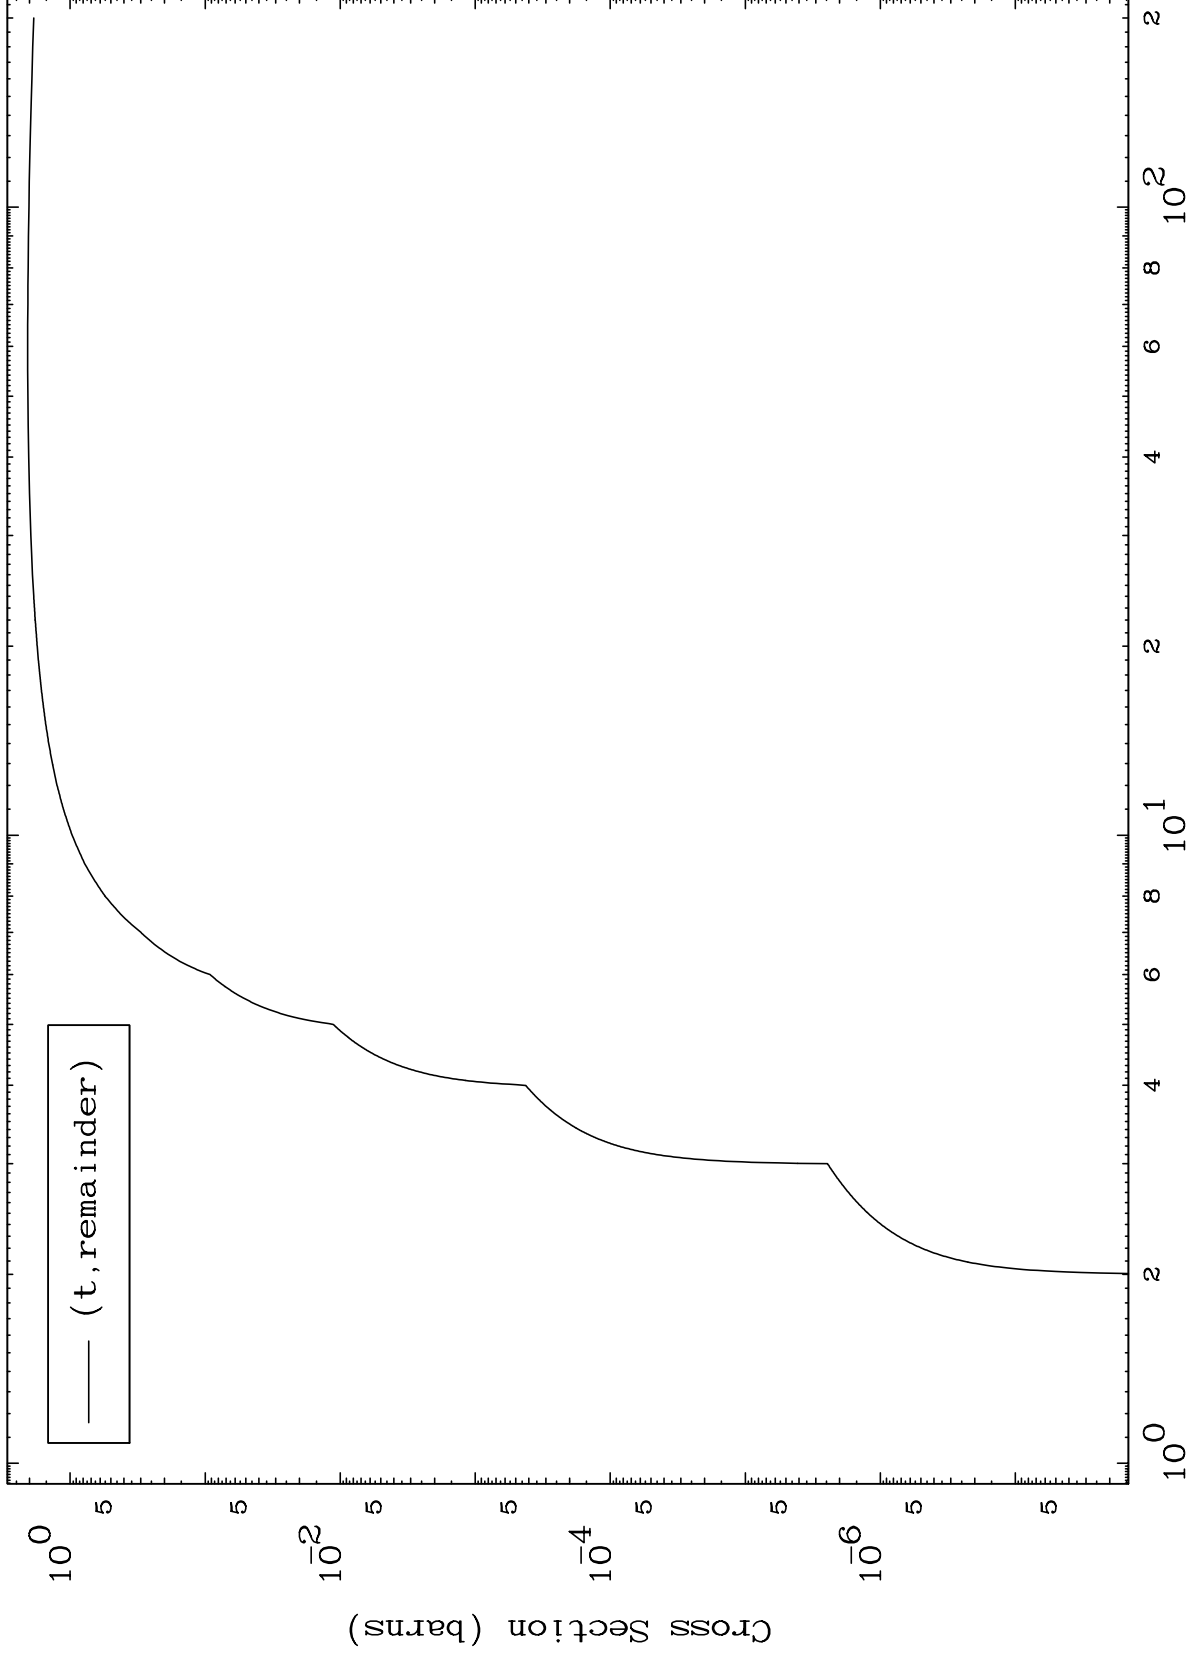

Press Mouse Button to Start

MAT 4667

Triton Major

46-Pd-116

0 Kelvin Cross Sections

Incident Energy (MeV)

46-Pd-116