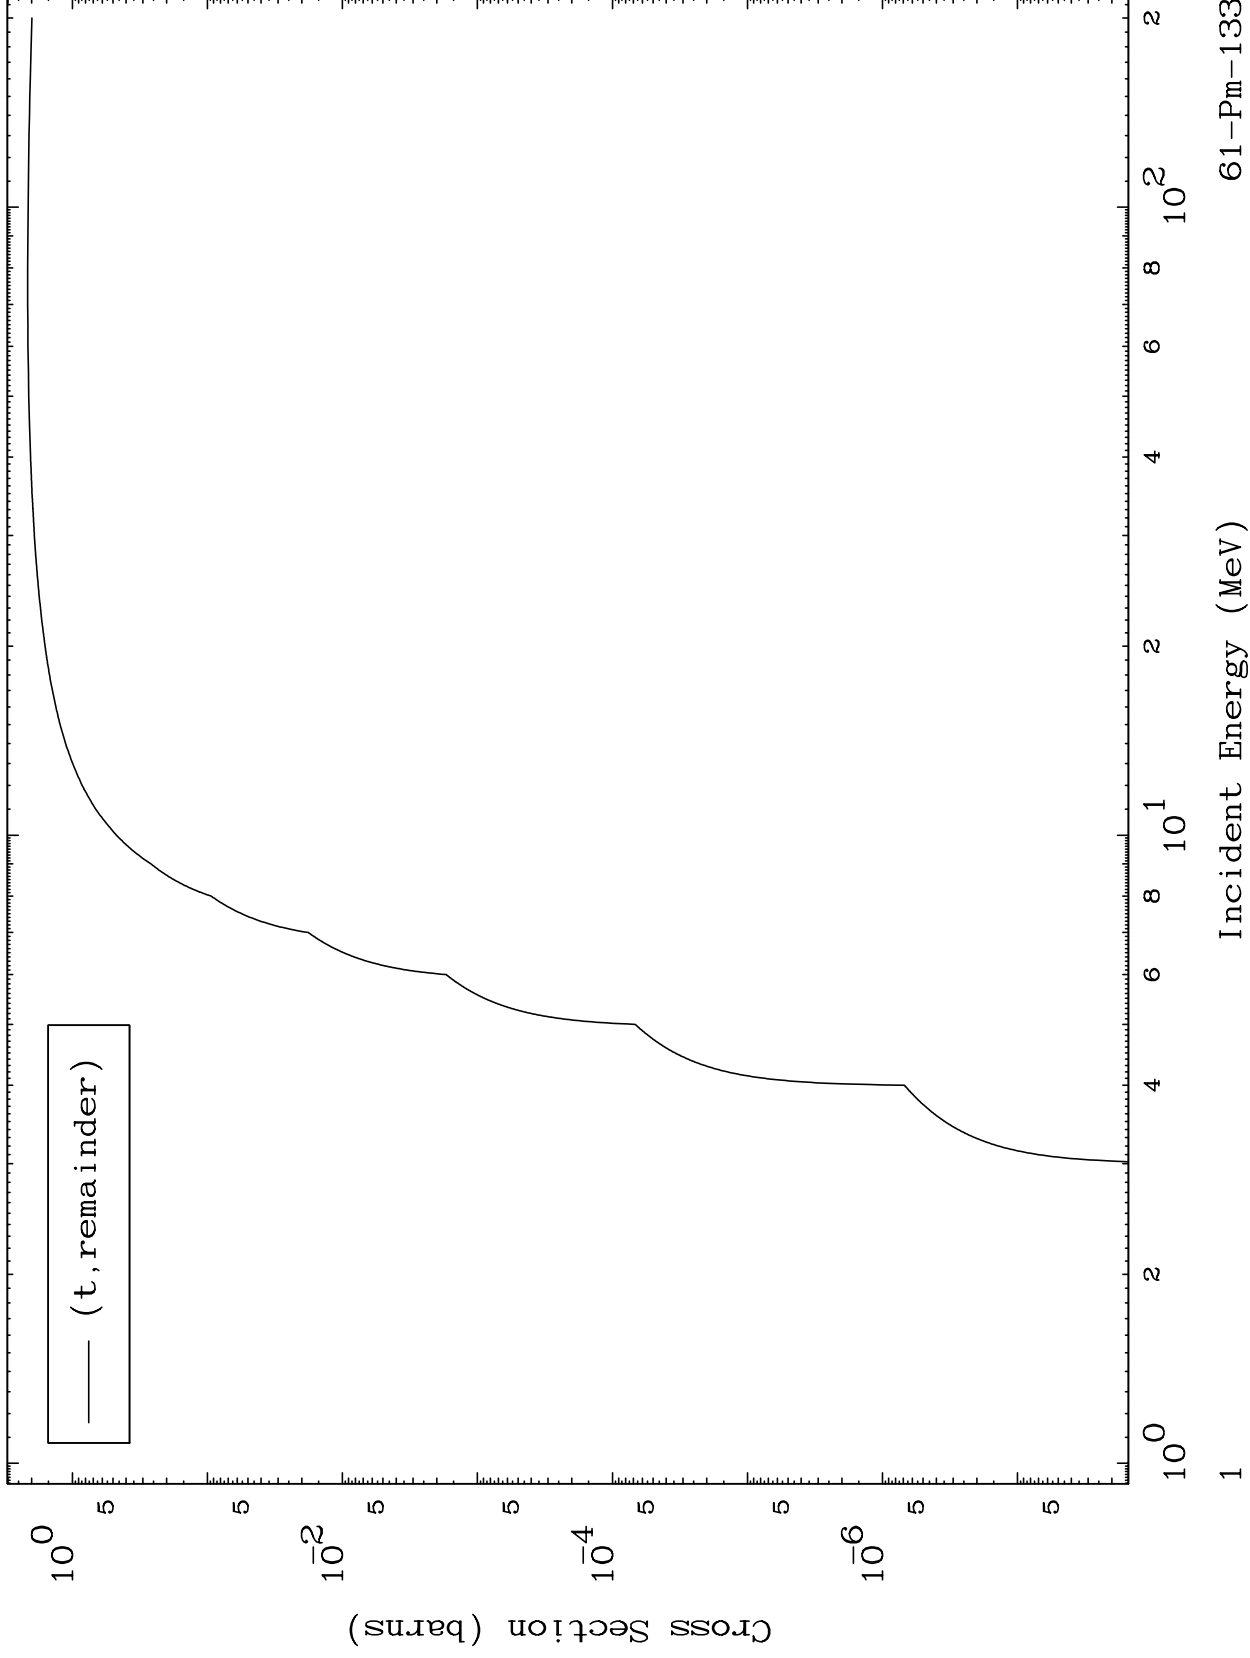

Press Mouse Button to Start

MAT 6107

Triton Major
0 Kelvin Cross Sections

61-Pm-133

61-Pm-133

Incident Energy (MeV)