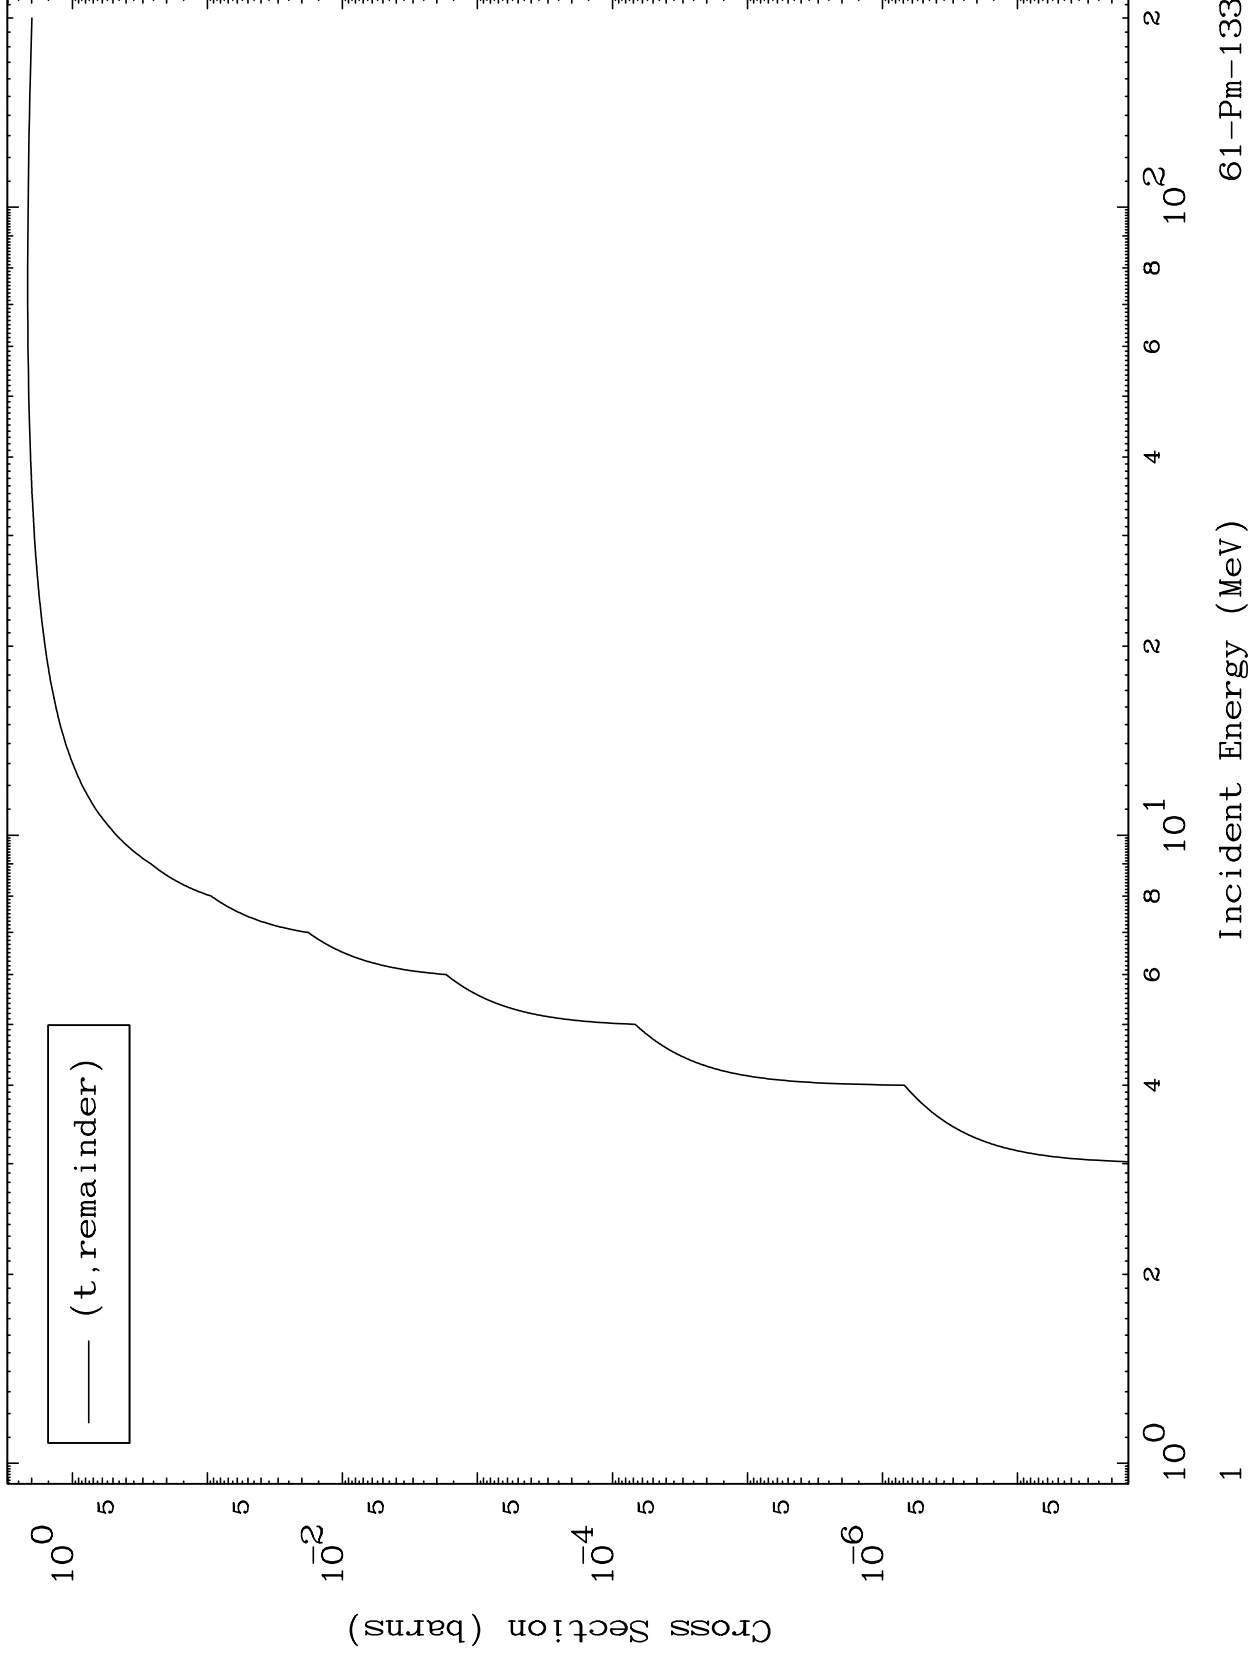

Press Mouse Button to Start

MAT 6108

Triton Major  
0 Kelvin Cross Sections

61-Pm-133

61-Pm-133

Incident Energy (MeV)