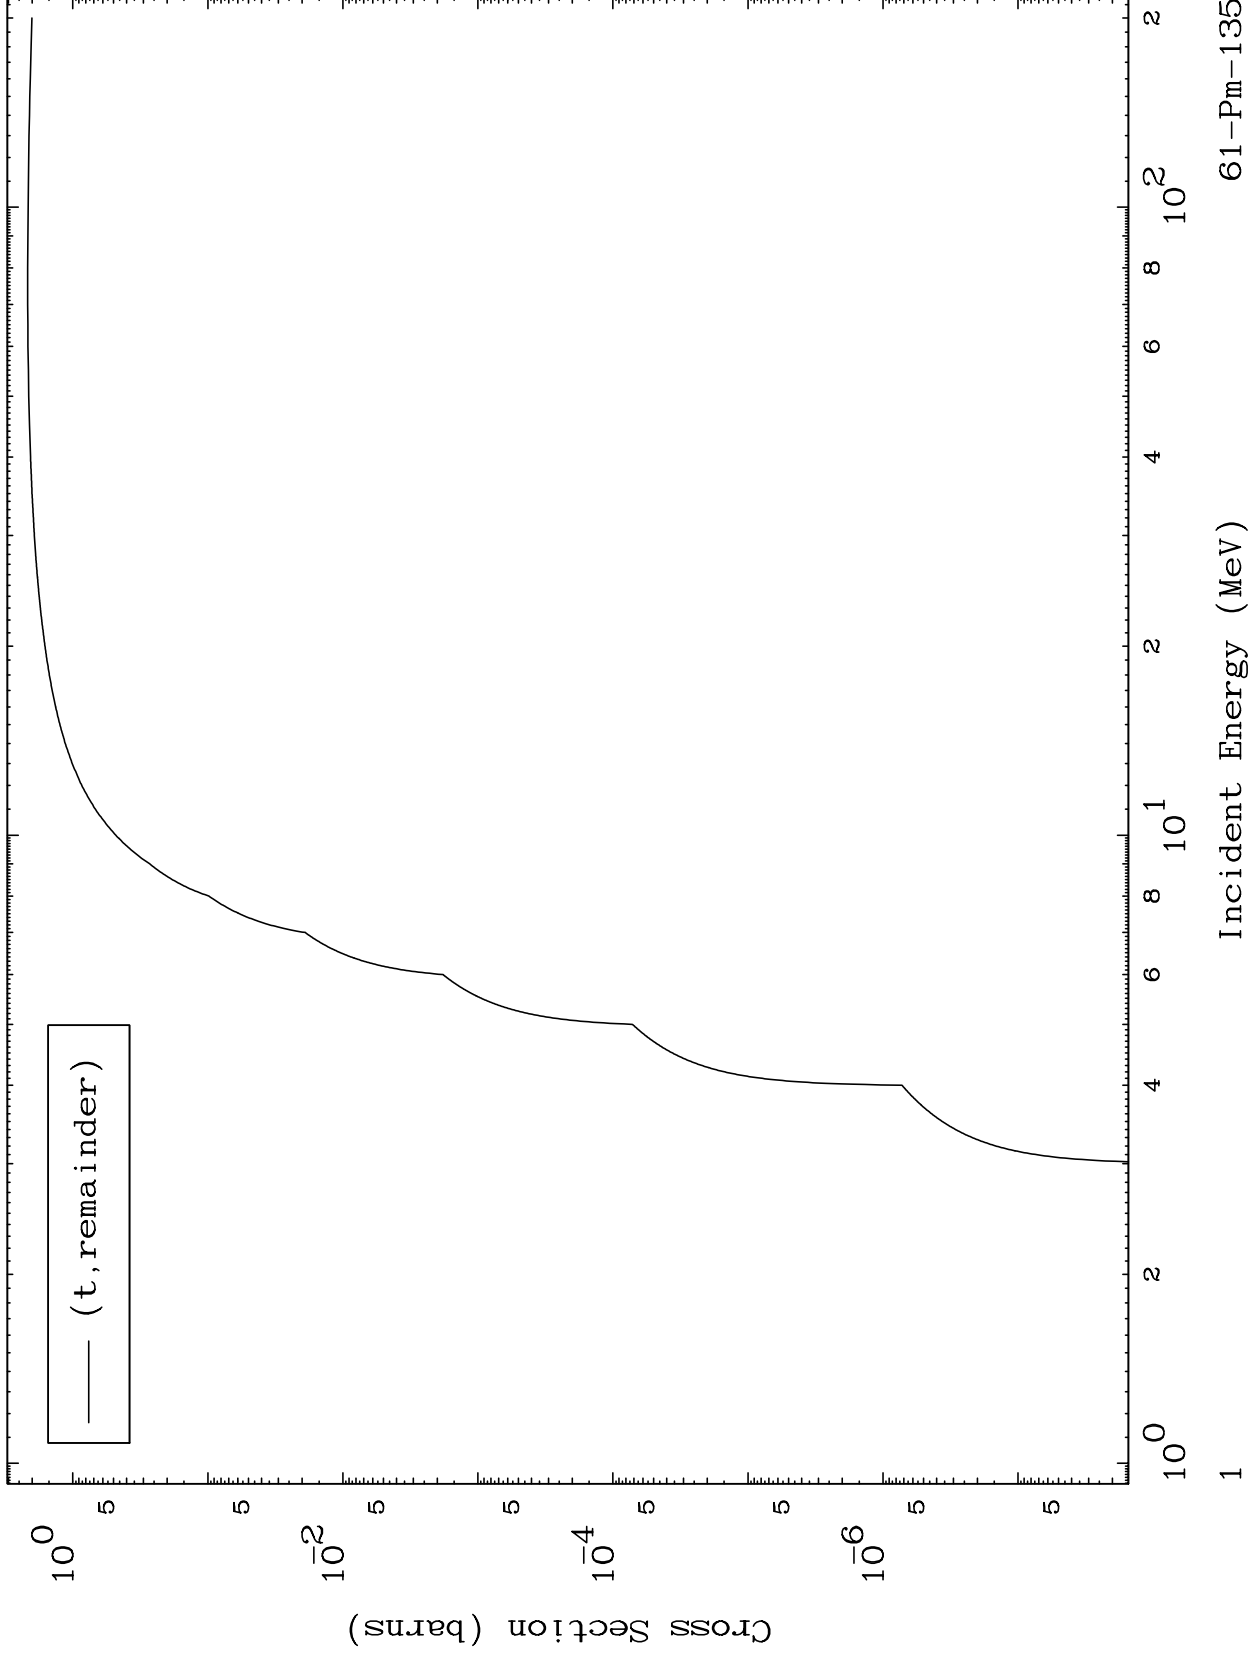

Press Mouse Button to Start

MAT 6114

Triton Major
0 Kelvin Cross Sections

61-Pm-135

61-Pm-135

Incident Energy (MeV)