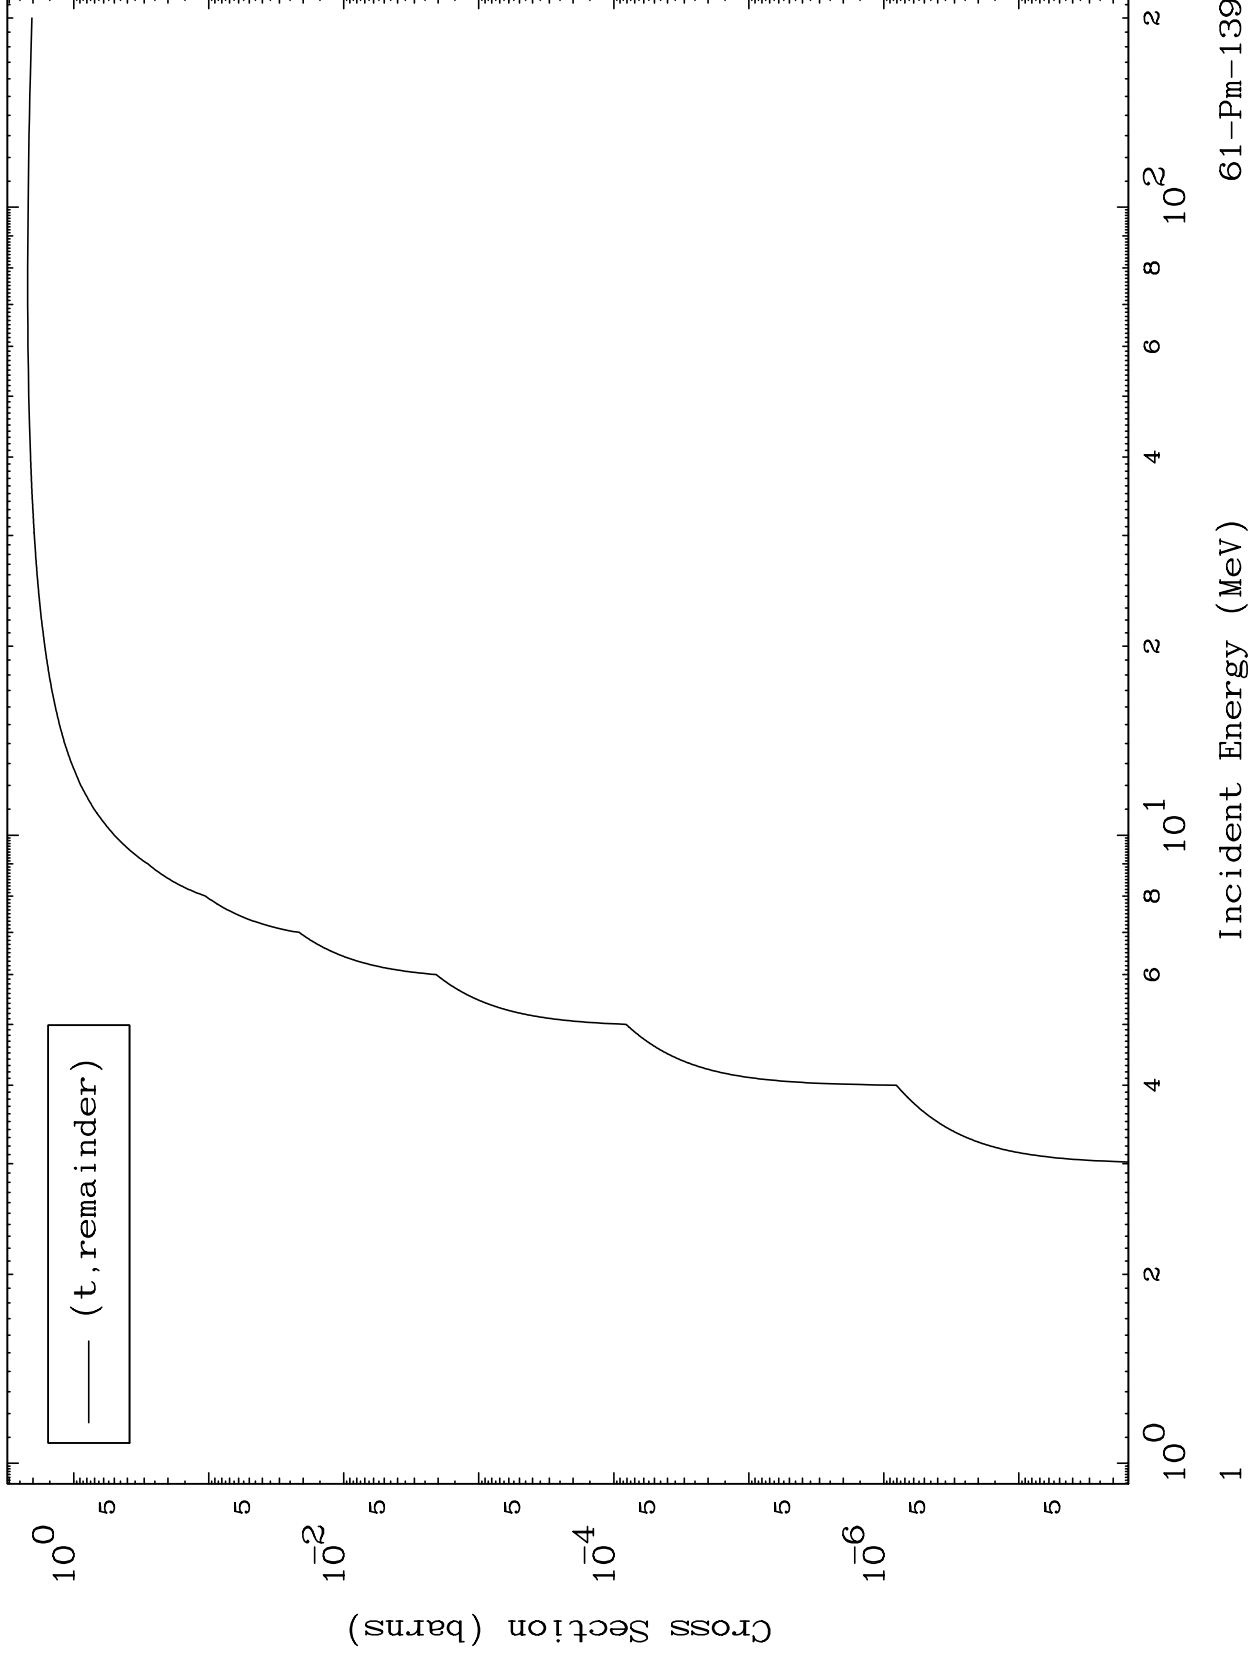

Press Mouse Button to Start

MAT 6125

Triton Major
0 Kelvin Cross Sections

61-Pm-139

Incident Energy (MeV)

61-Pm-139