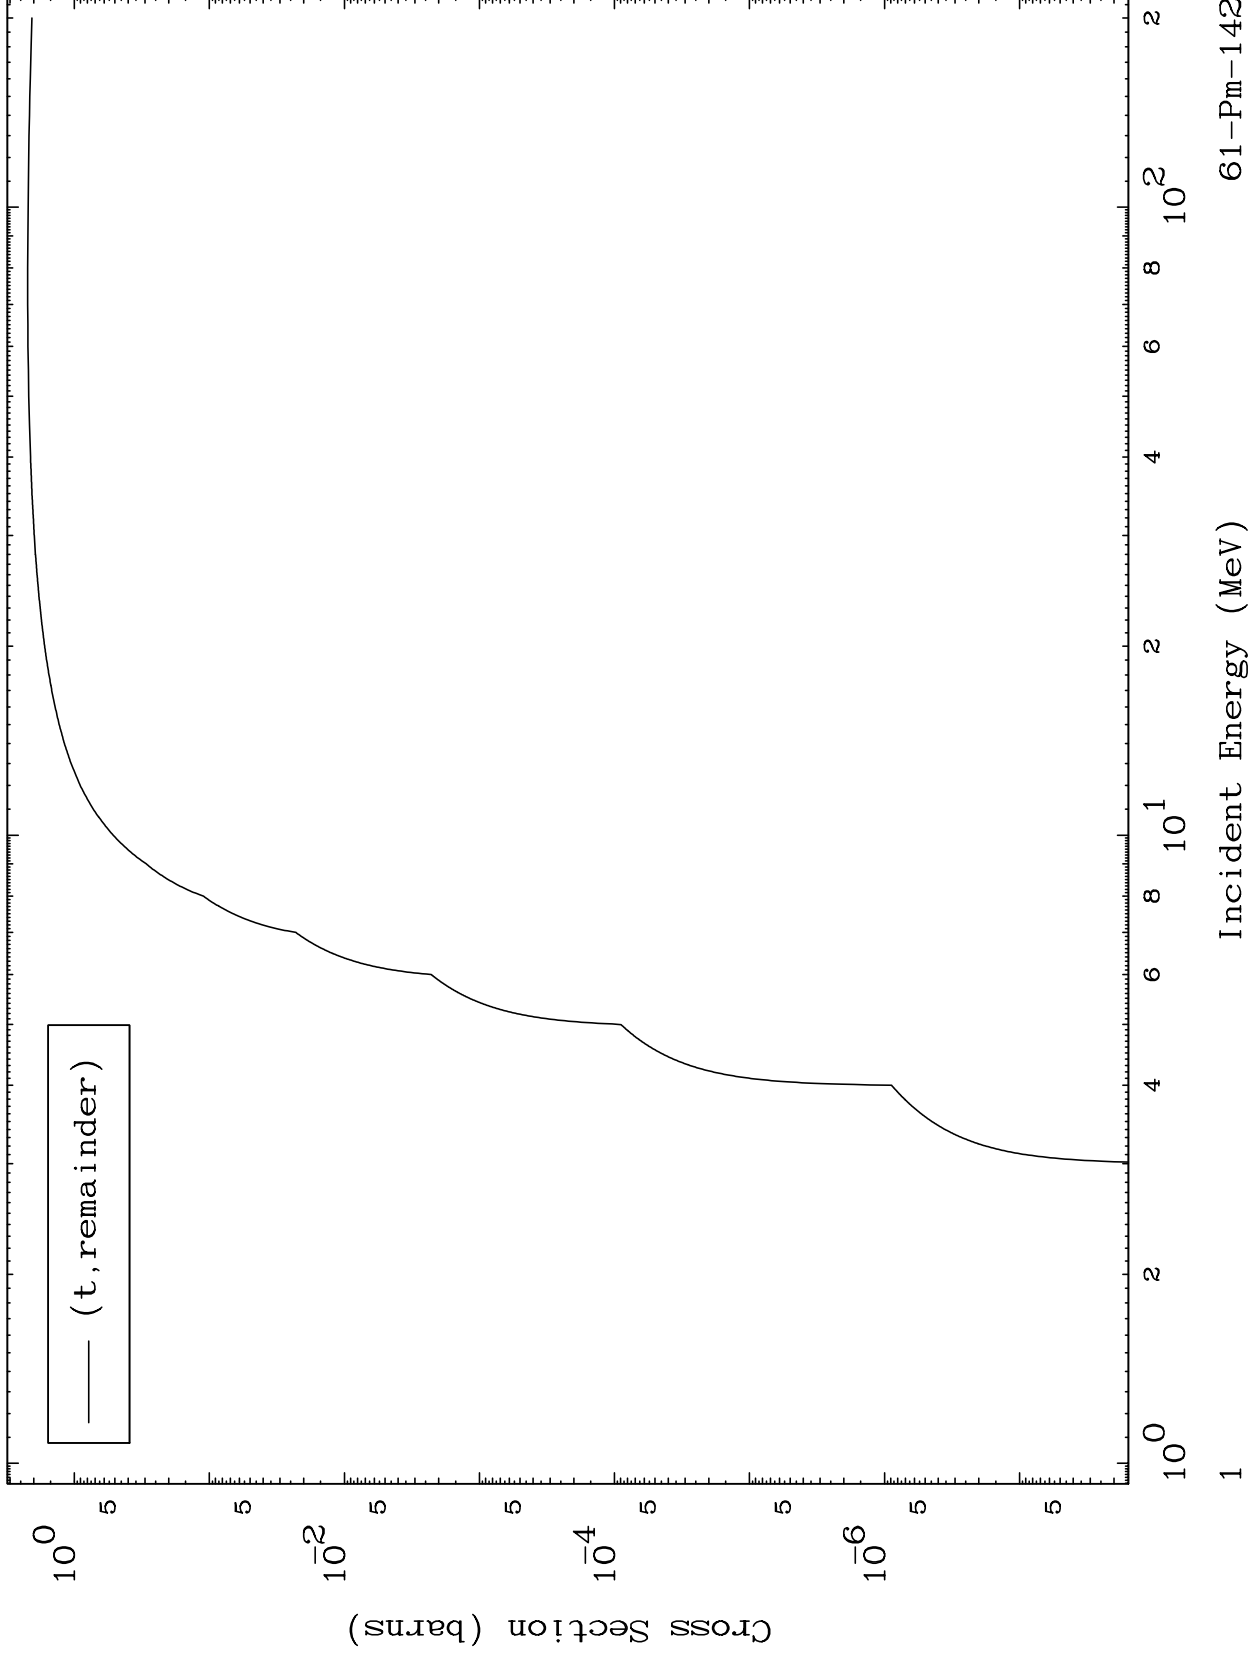

Press Mouse Button to Start

MAT 6134

Triton Major
0 Kelvin Cross Sections

61-Pm-142

61-Pm-142

Incident Energy (MeV)