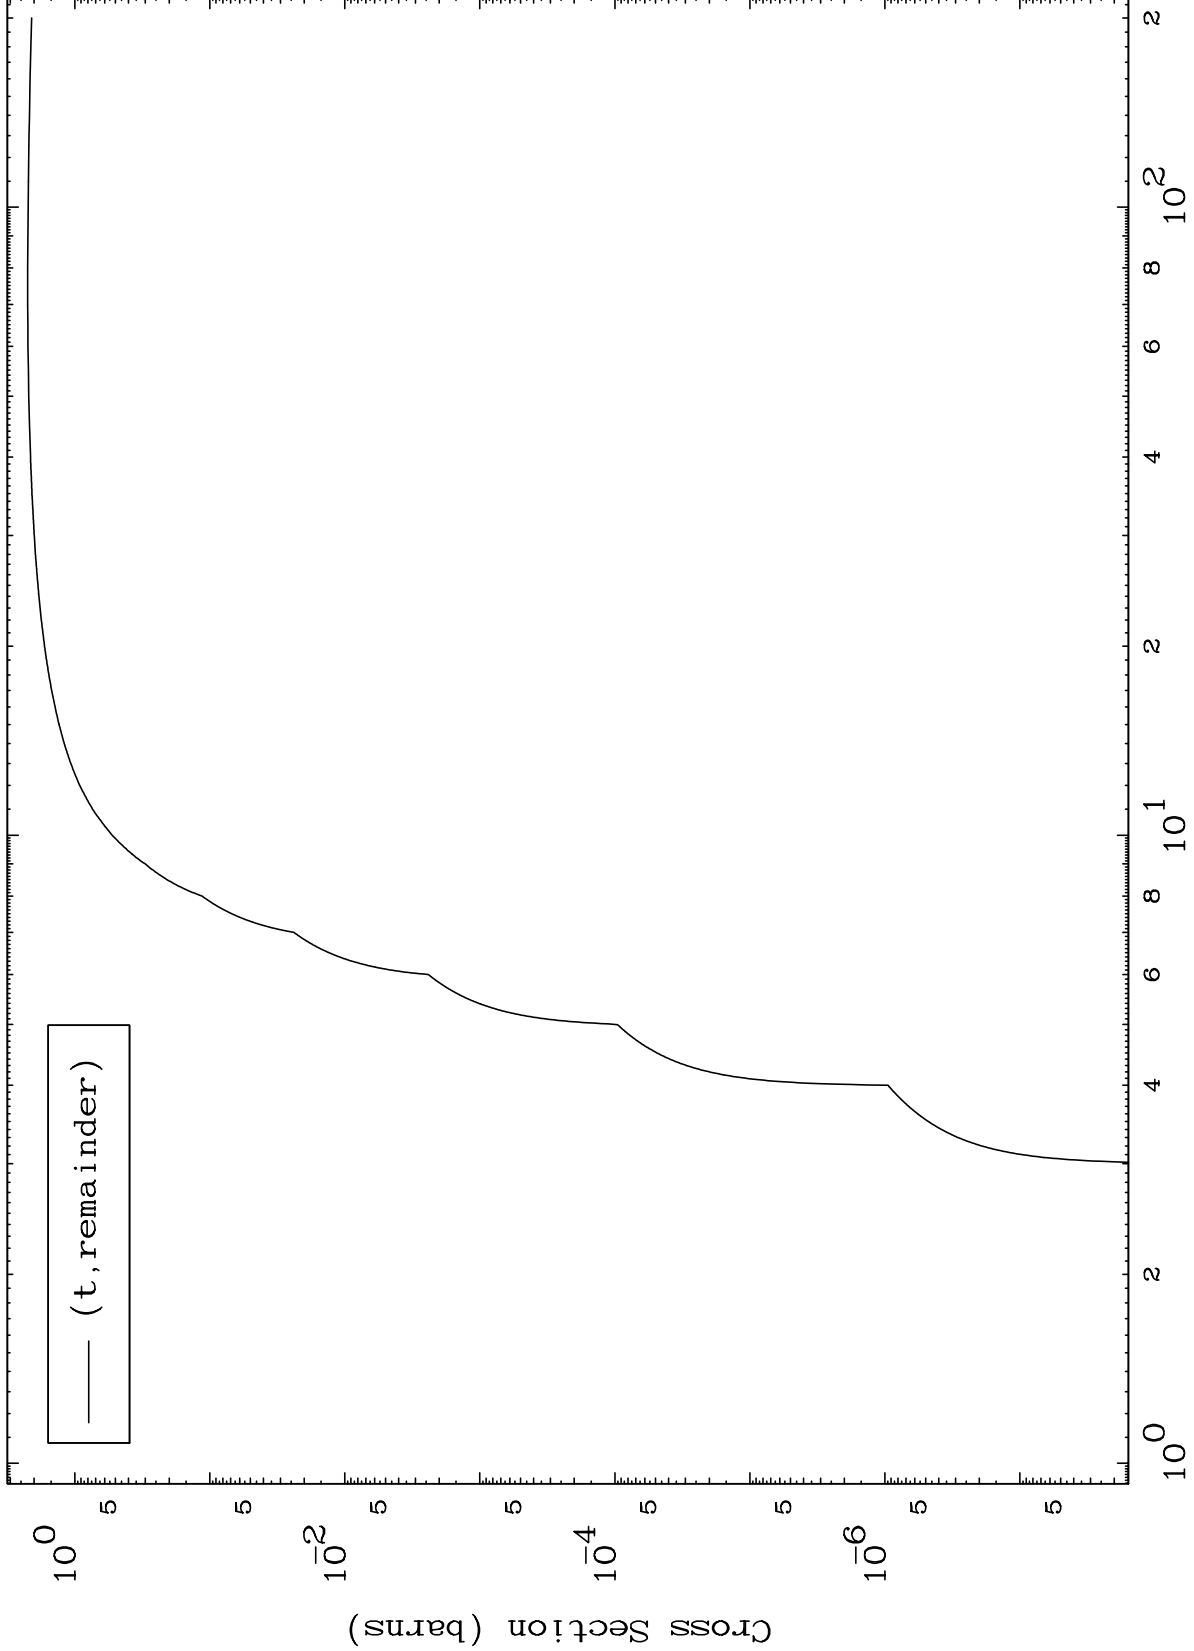

Press Mouse Button to Start

MAT 6140

Triton Major

61-Pm-144

0 Kelvin Cross Sections

Incident Energy (MeV)

61-Pm-144