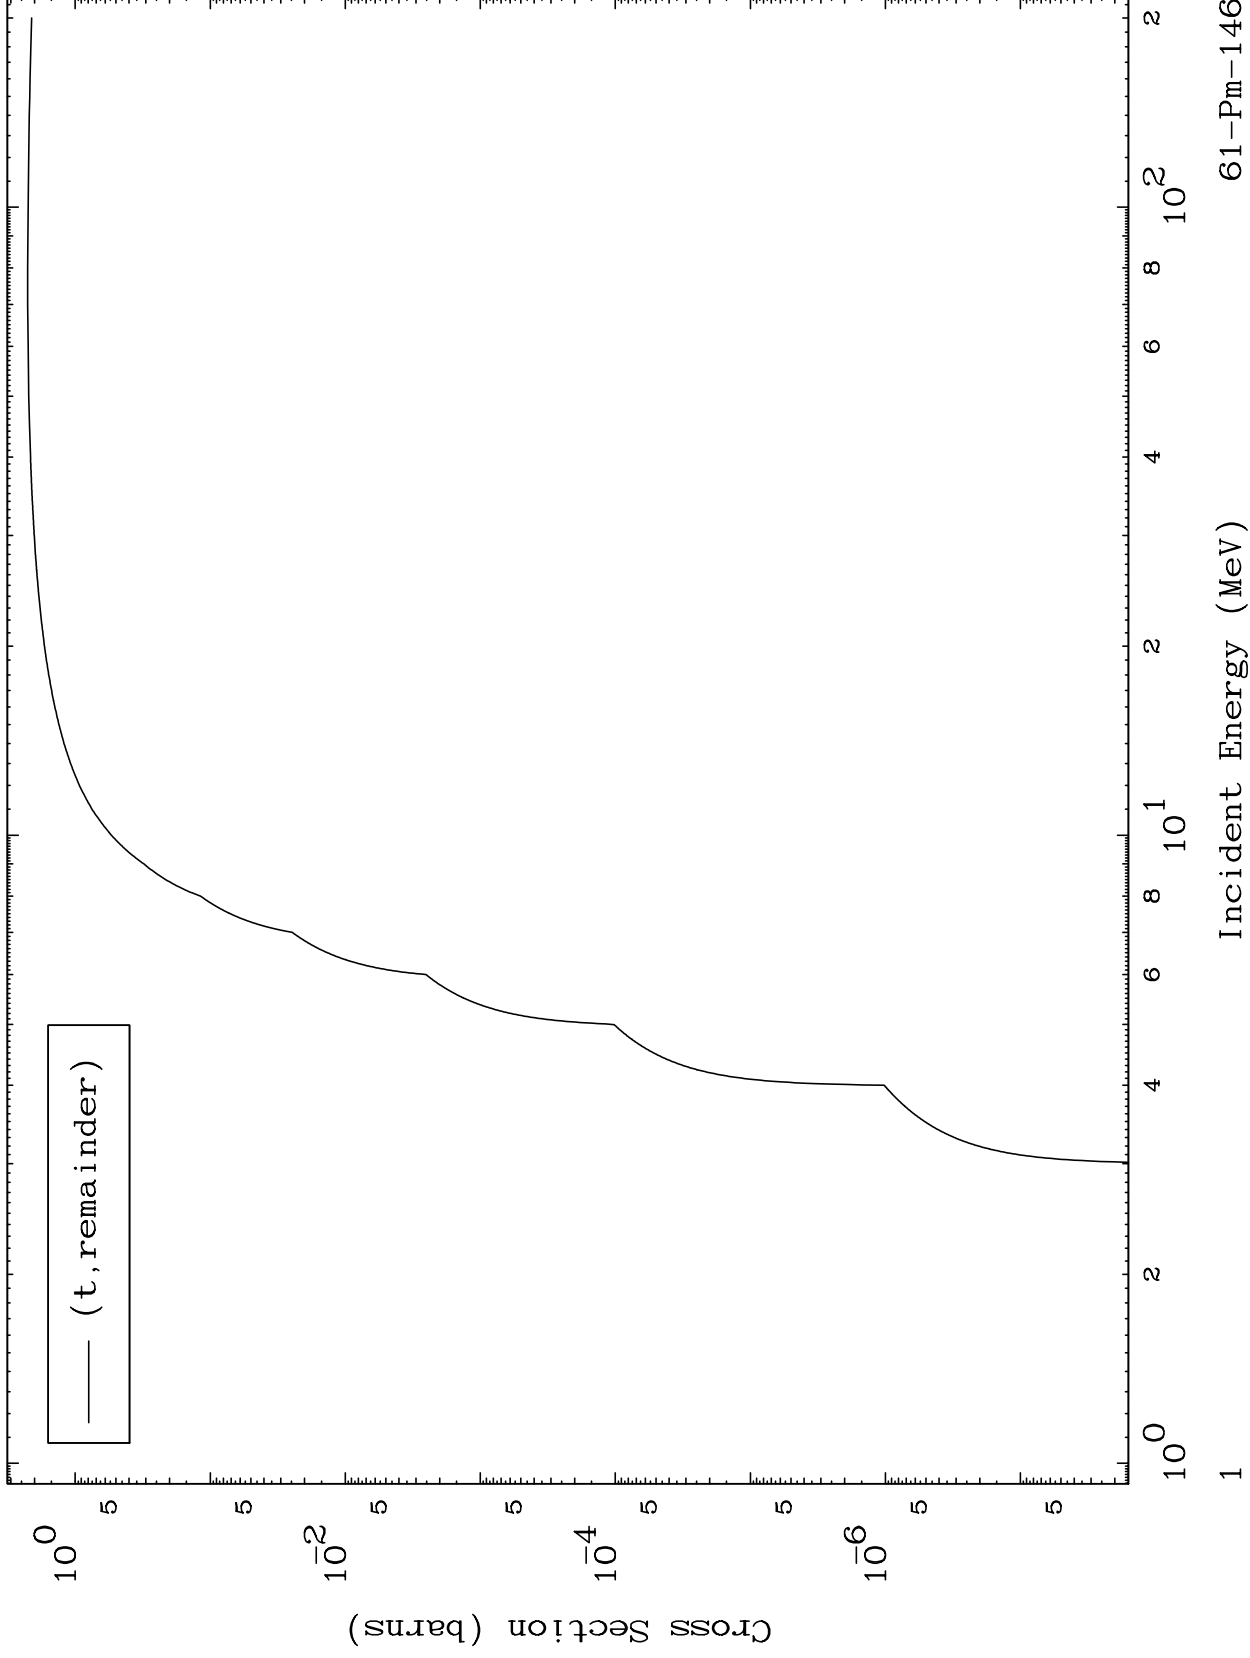

Press Mouse Button to Start

MAT 6146

Triton Major
0 Kelvin Cross Sections

61-Pm-146

61-Pm-146

Incident Energy (MeV)