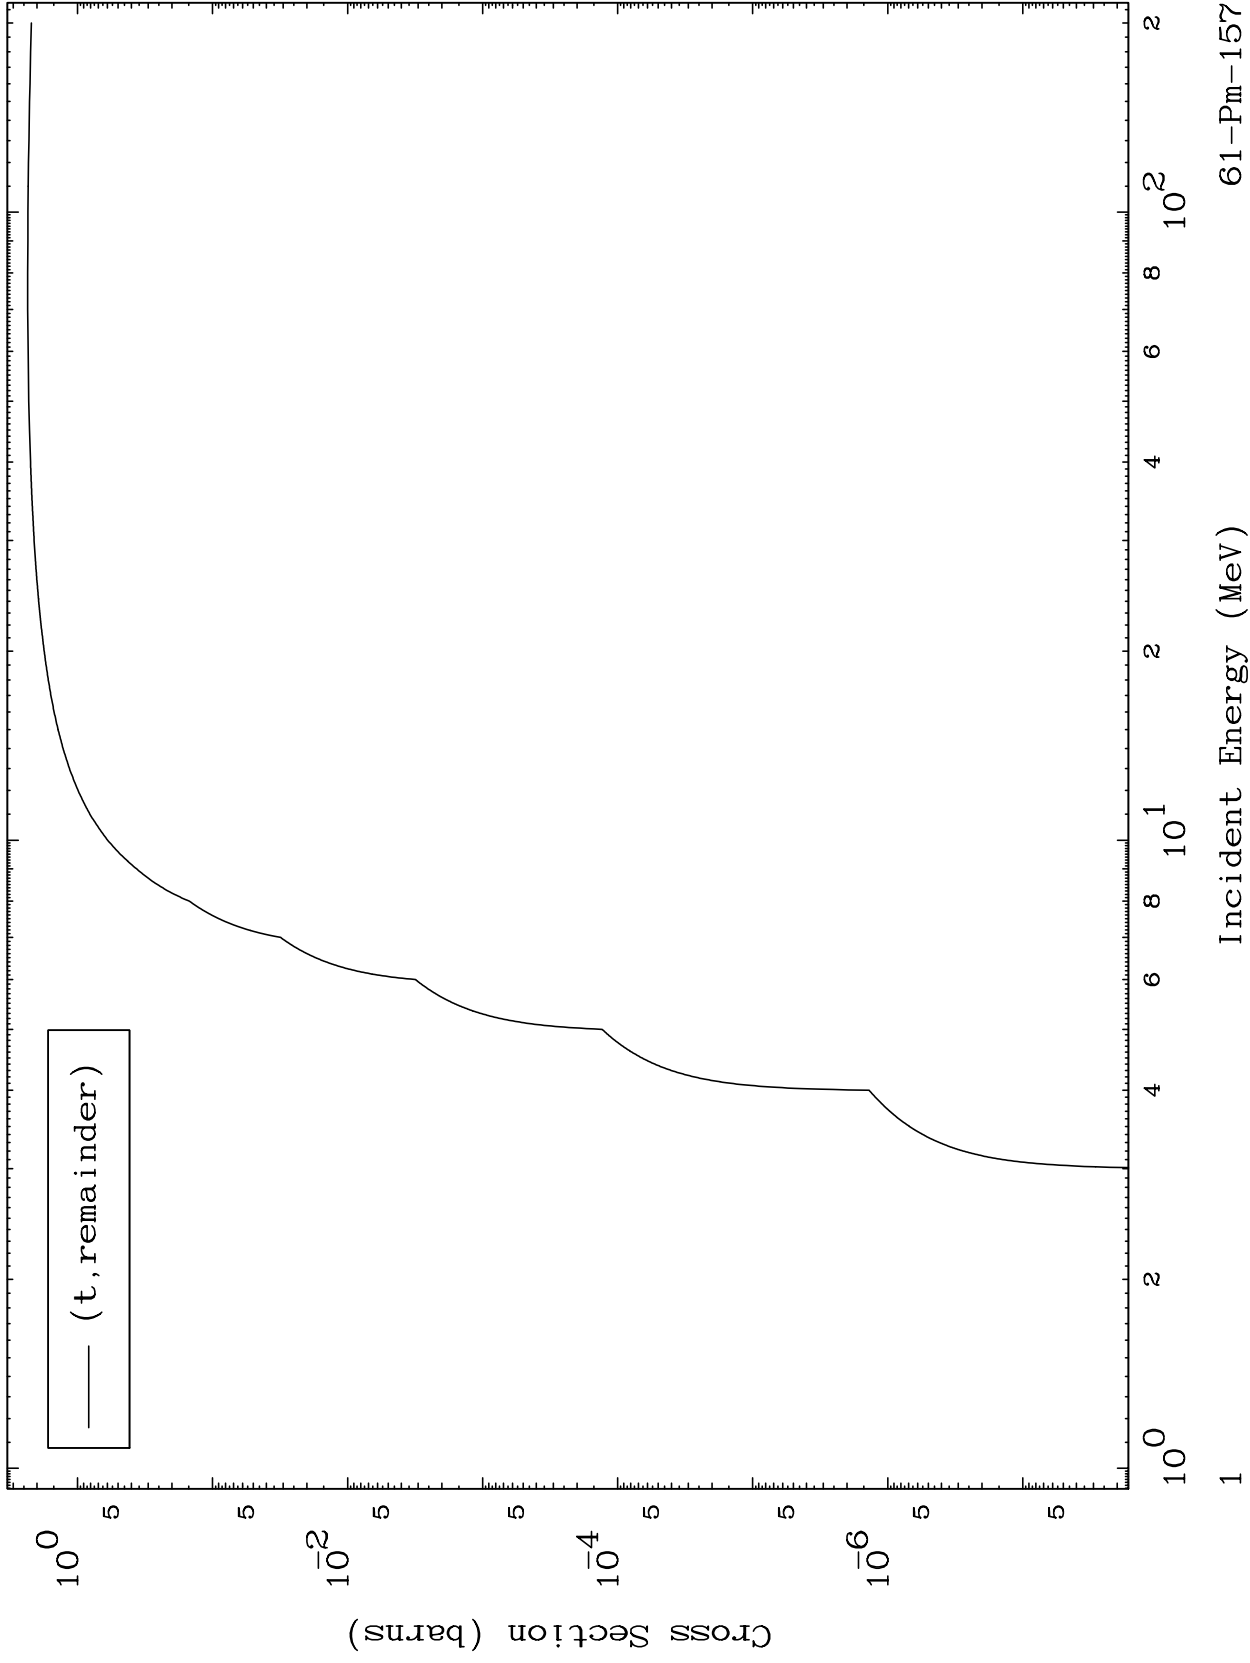

Press Mouse Button to Start

MAT 6179

Triton Major
0 Kelvin Cross Sections

61-Pm-157

61-Pm-157

Incident Energy (MeV)