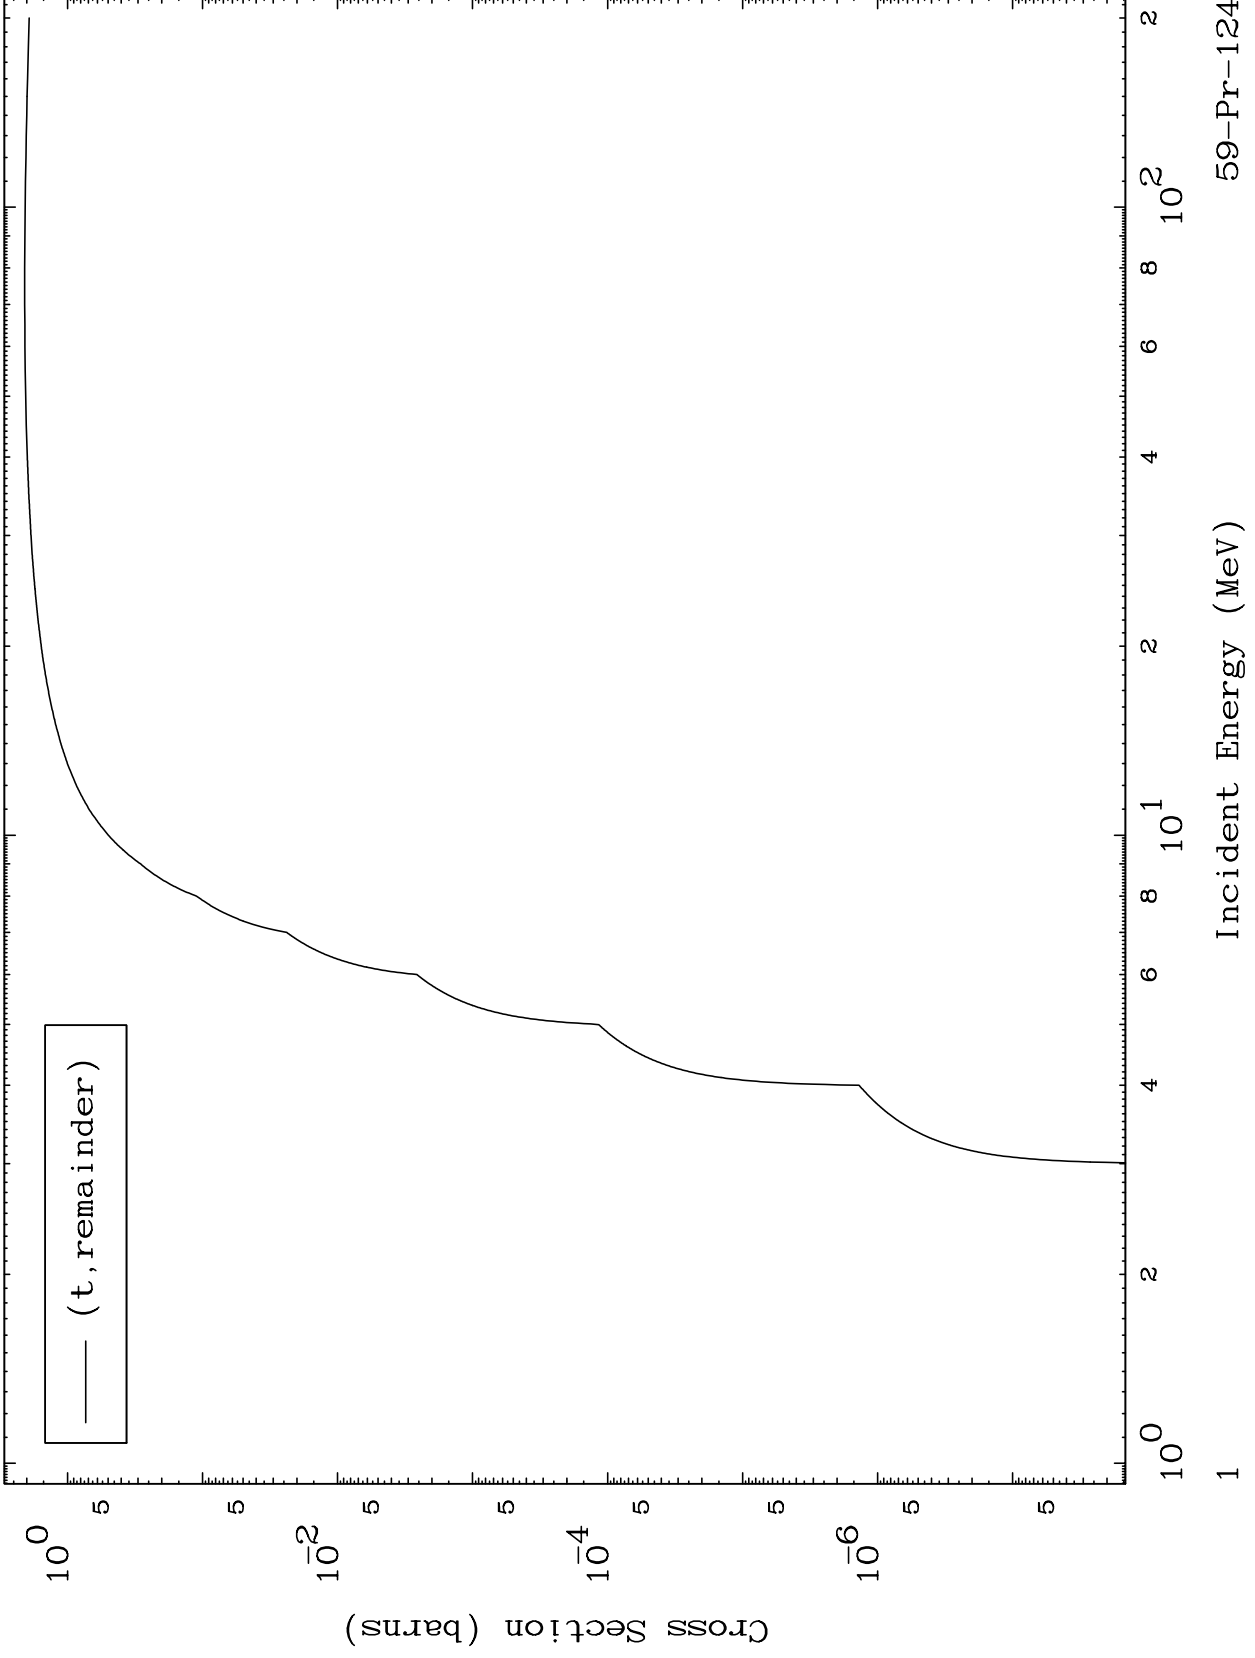

Press Mouse Button to Start

MAT 5874

Triton Major

59-Pr-124

0 Kelvin Cross Sections

Incident Energy (MeV)

59-Pr-124