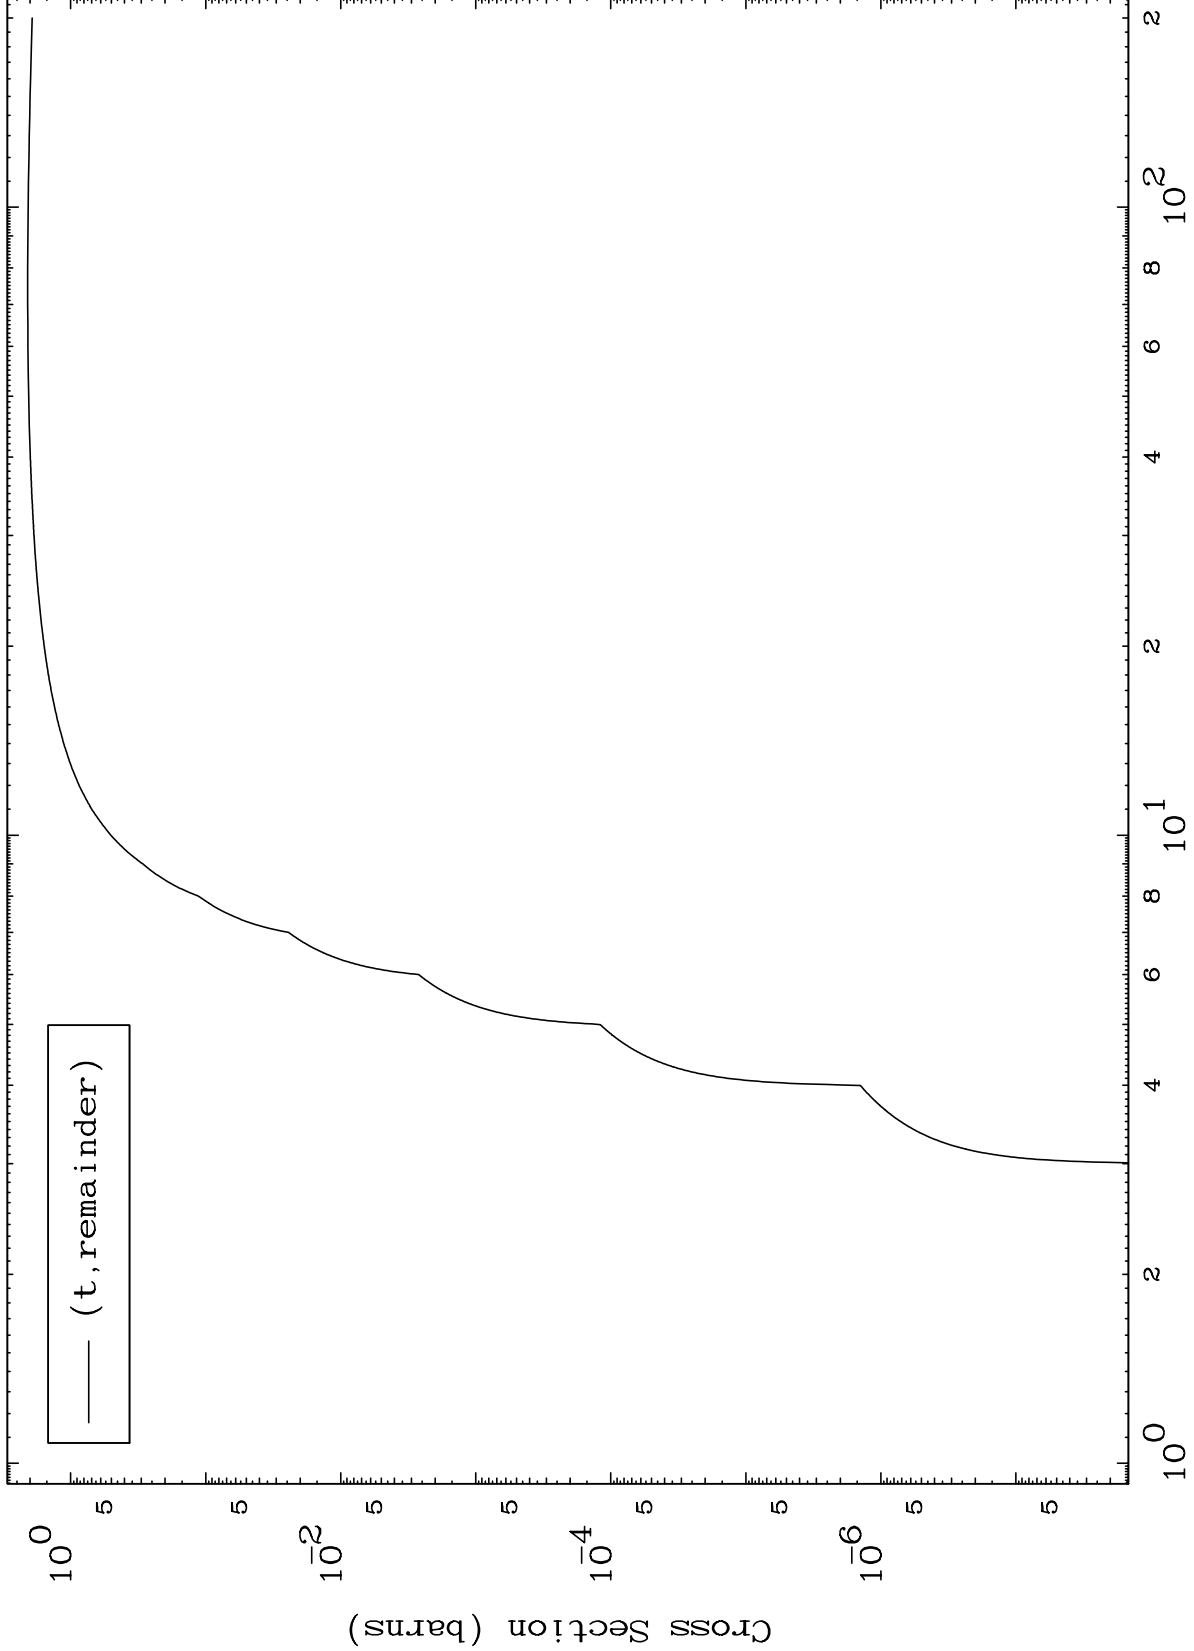

Press Mouse Button to Start

MAT 5877

Triton Major

59-Pr-125

0 Kelvin Cross Sections

Incident Energy (MeV)

59-Pr-125