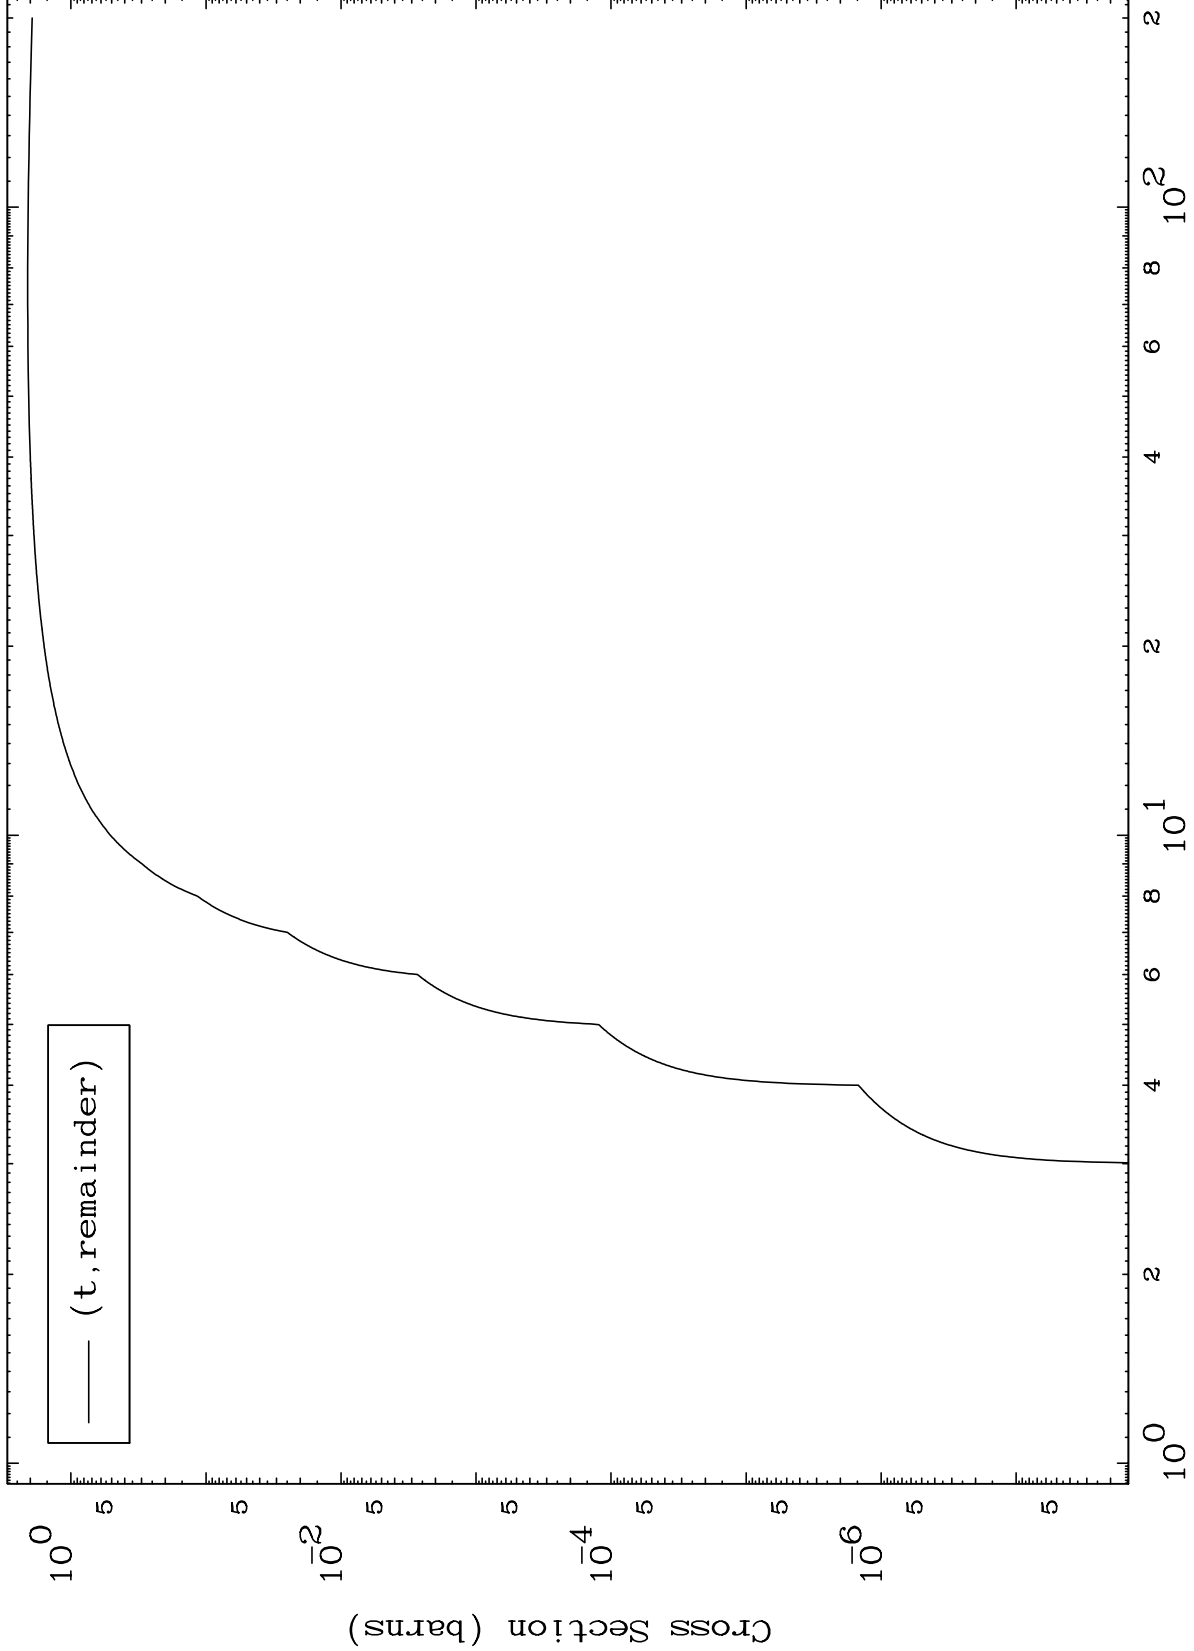

Press Mouse Button to Start

MAT 5880

Triton Major

59-Pr-126

0 Kelvin Cross Sections

Incident Energy (MeV)

59-Pr-126