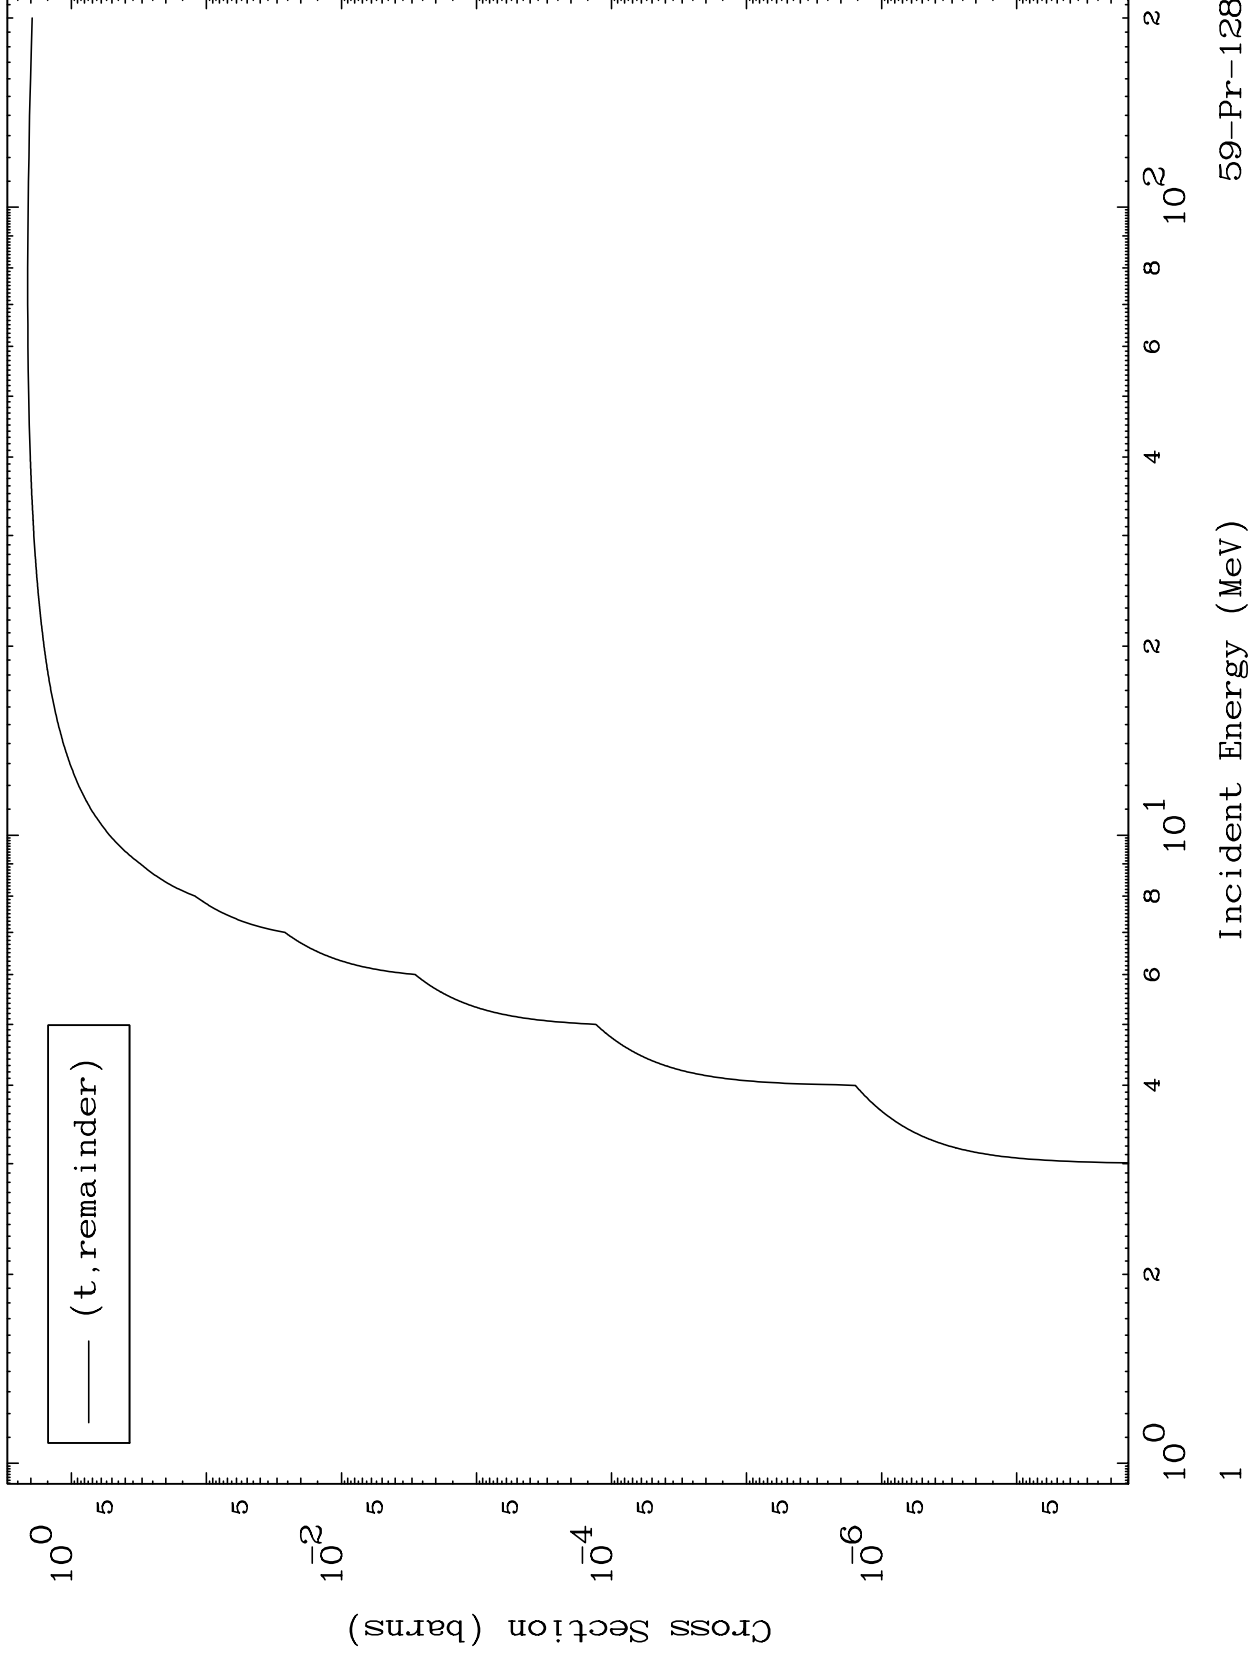

Press Mouse Button to Start

MAT 5886

Triton Major
0 Kelvin Cross Sections

59-Pr-128

59-Pr-128