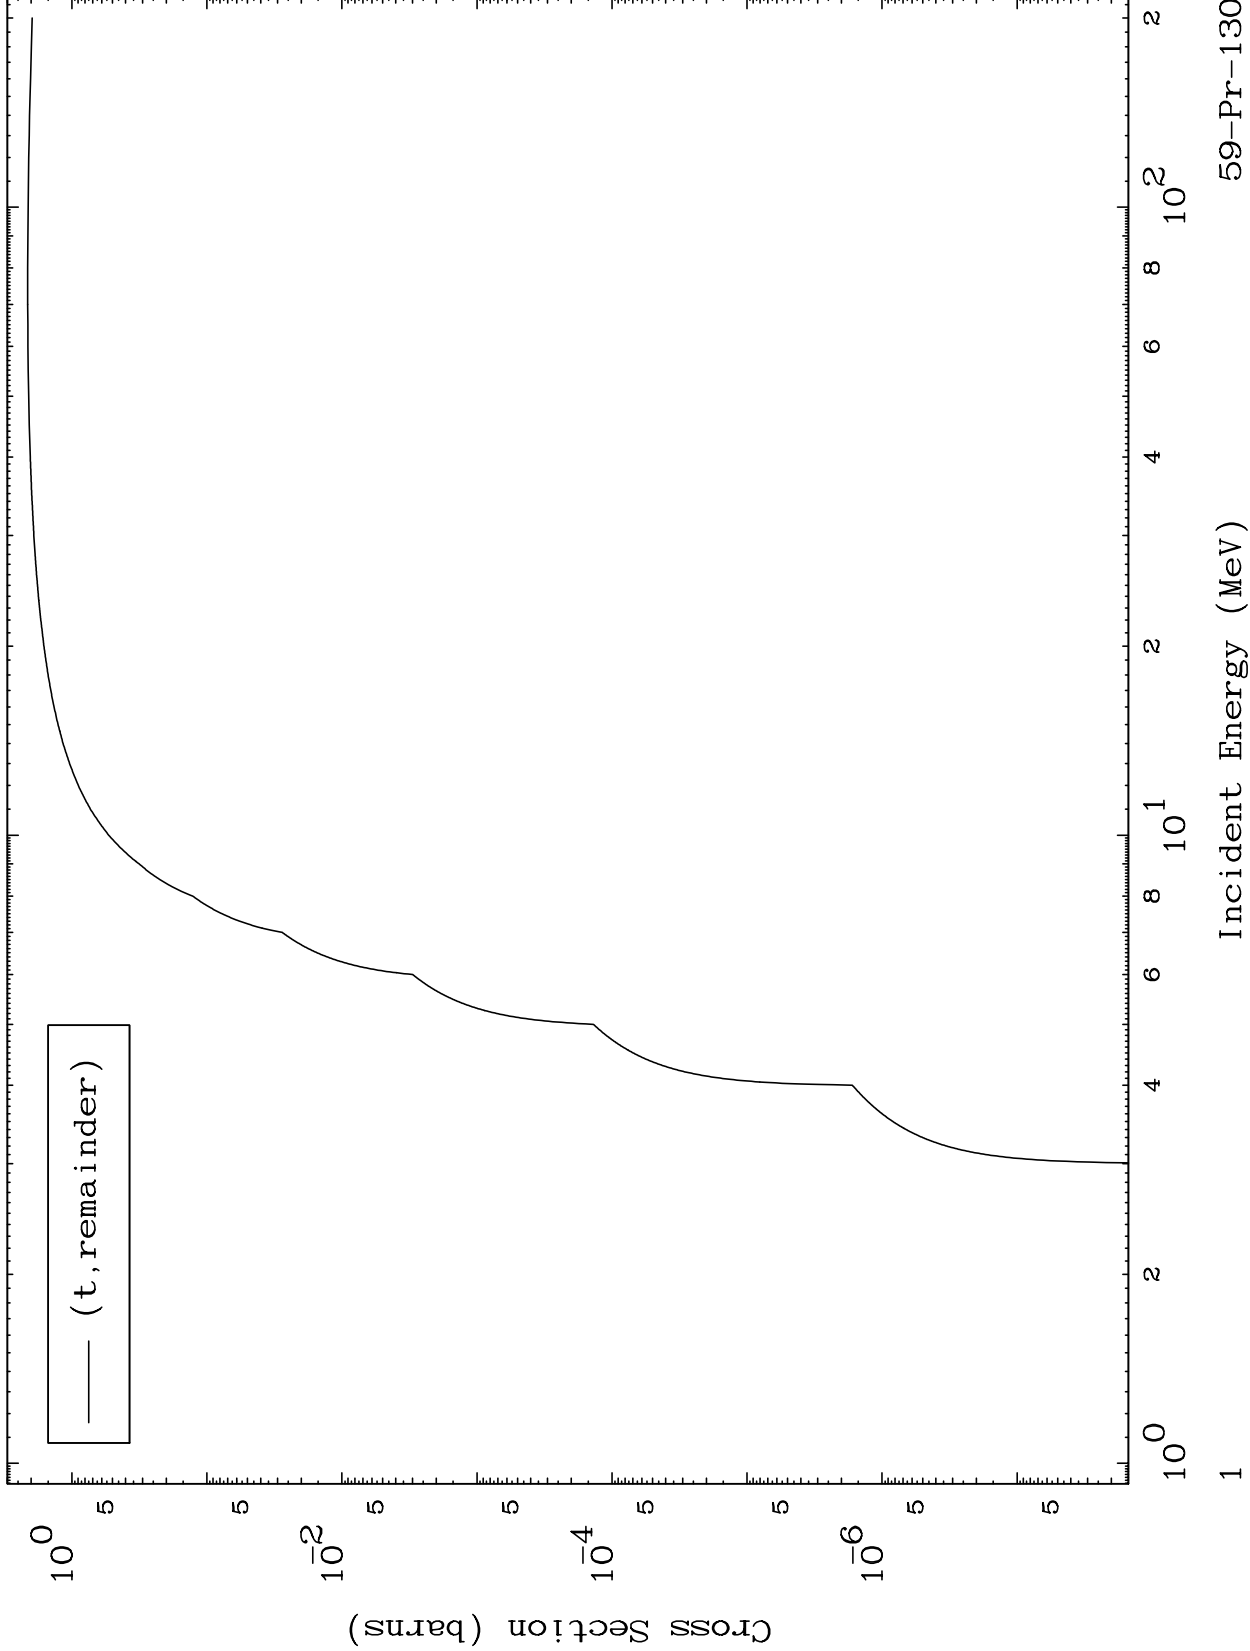

Press Mouse Button to Start

MAT 5892

Triton Major

59-Pr-130

0 Kelvin Cross Sections

Incident Energy (MeV)

59-Pr-130