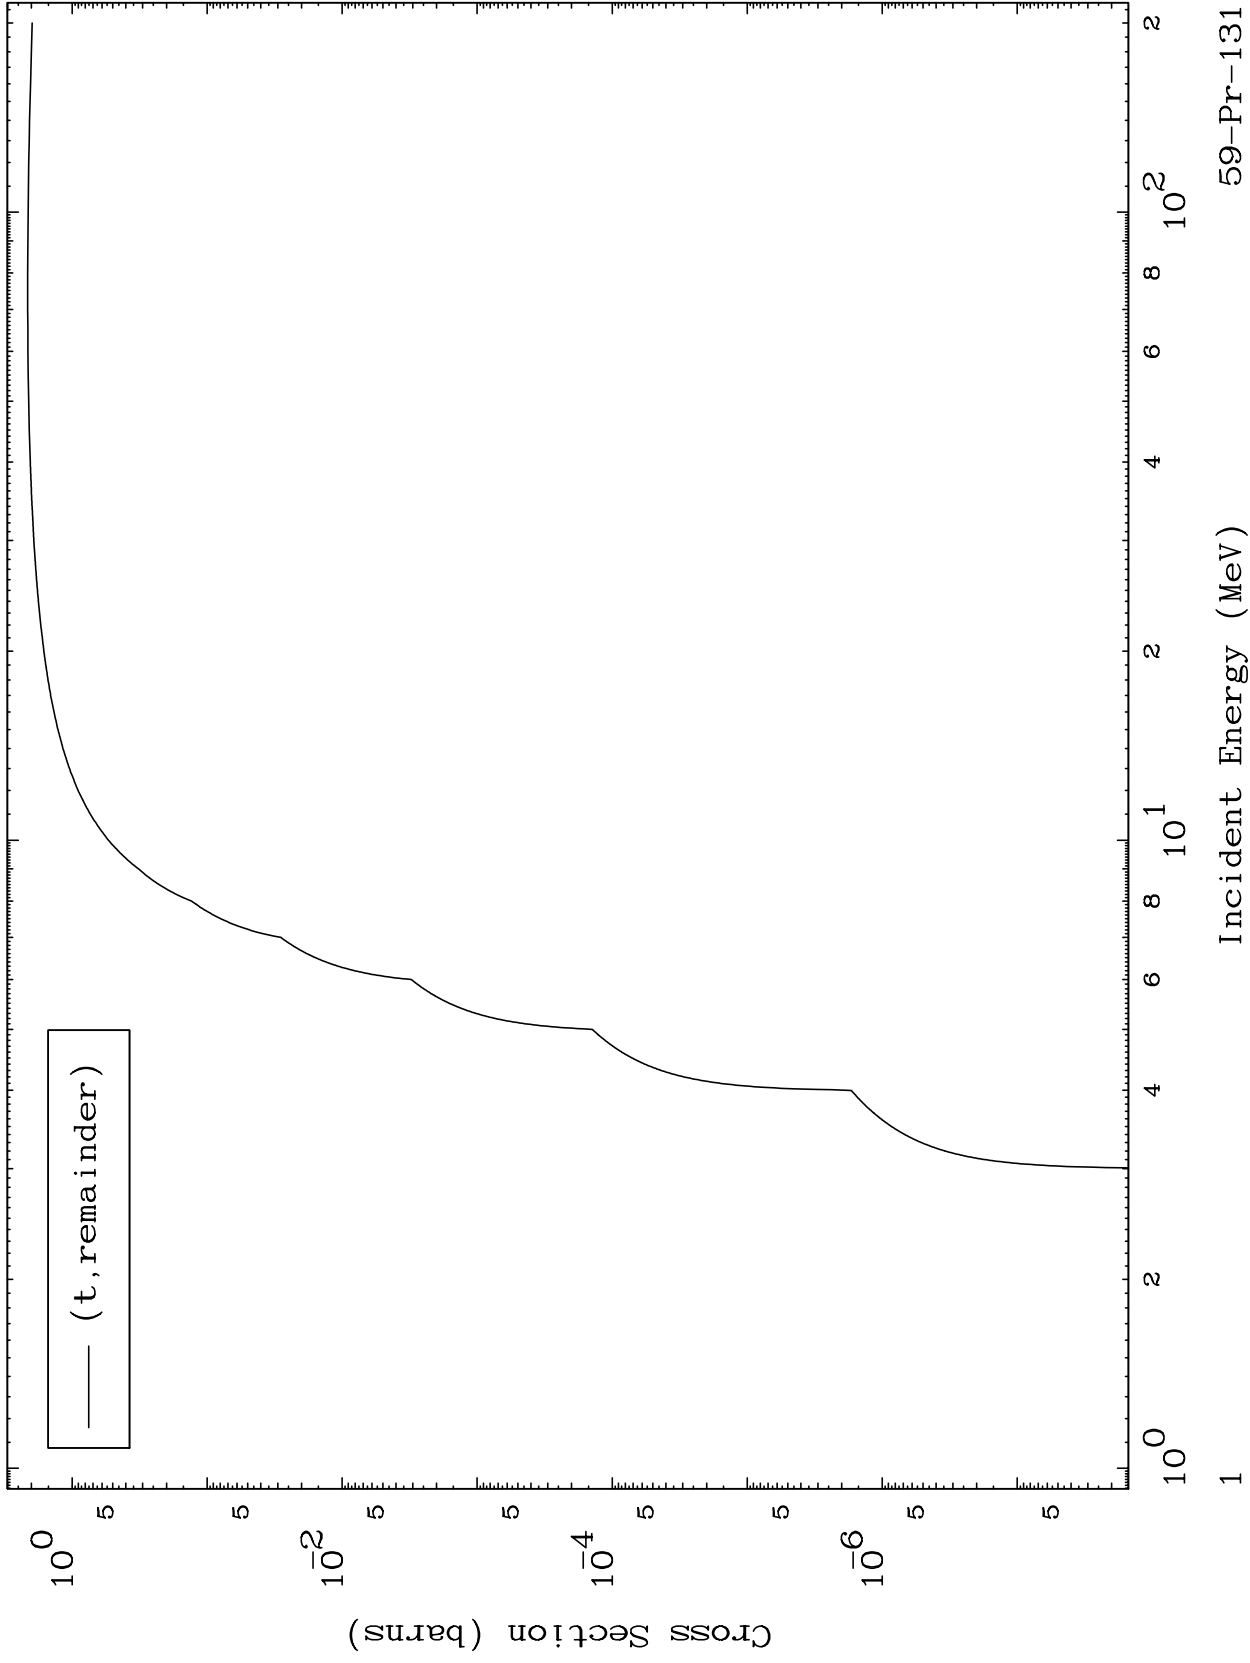

Press Mouse Button to Start

MAT 5896

Triton Major
0 Kelvin Cross Sections

59-Pr-131

59-Pr-131