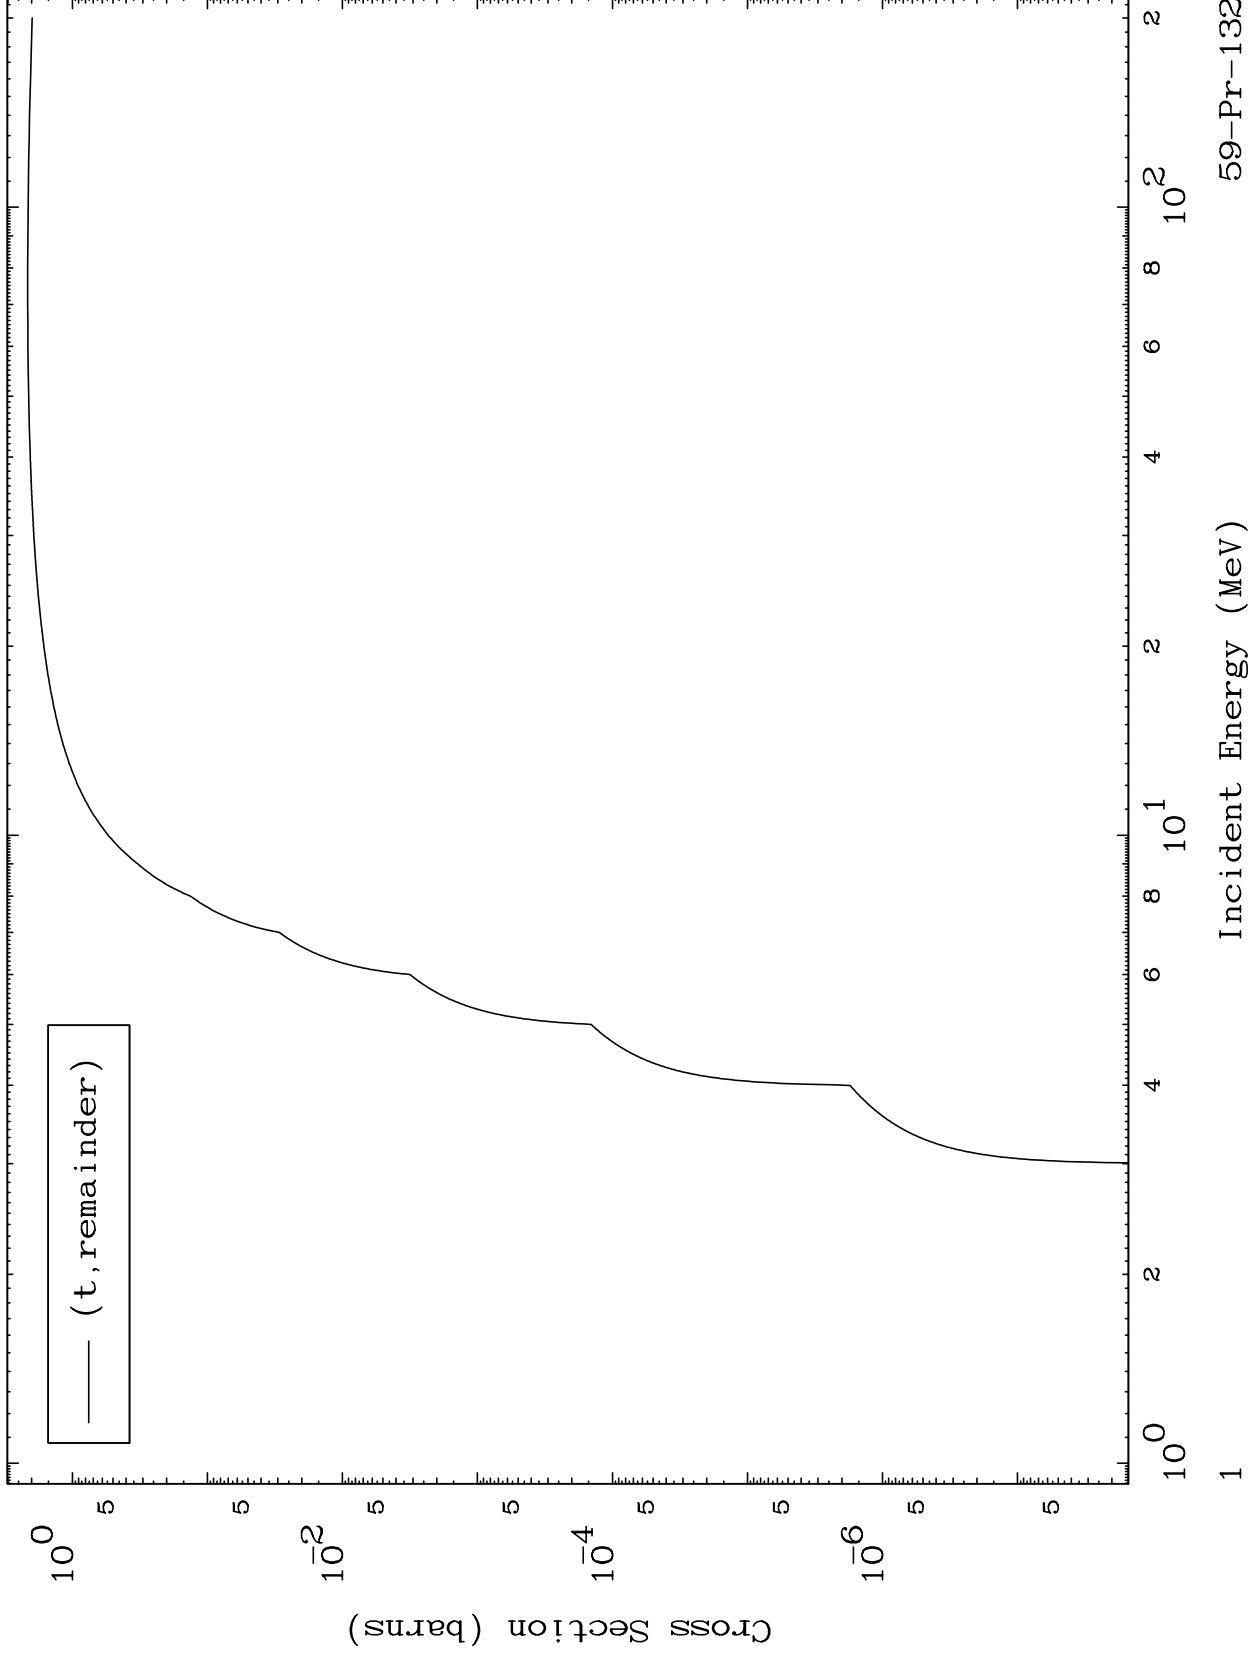

Press Mouse Button to Start

MAT 5898

Triton Major
0 Kelvin Cross Sections

59-Pr-132

59-Pr-132