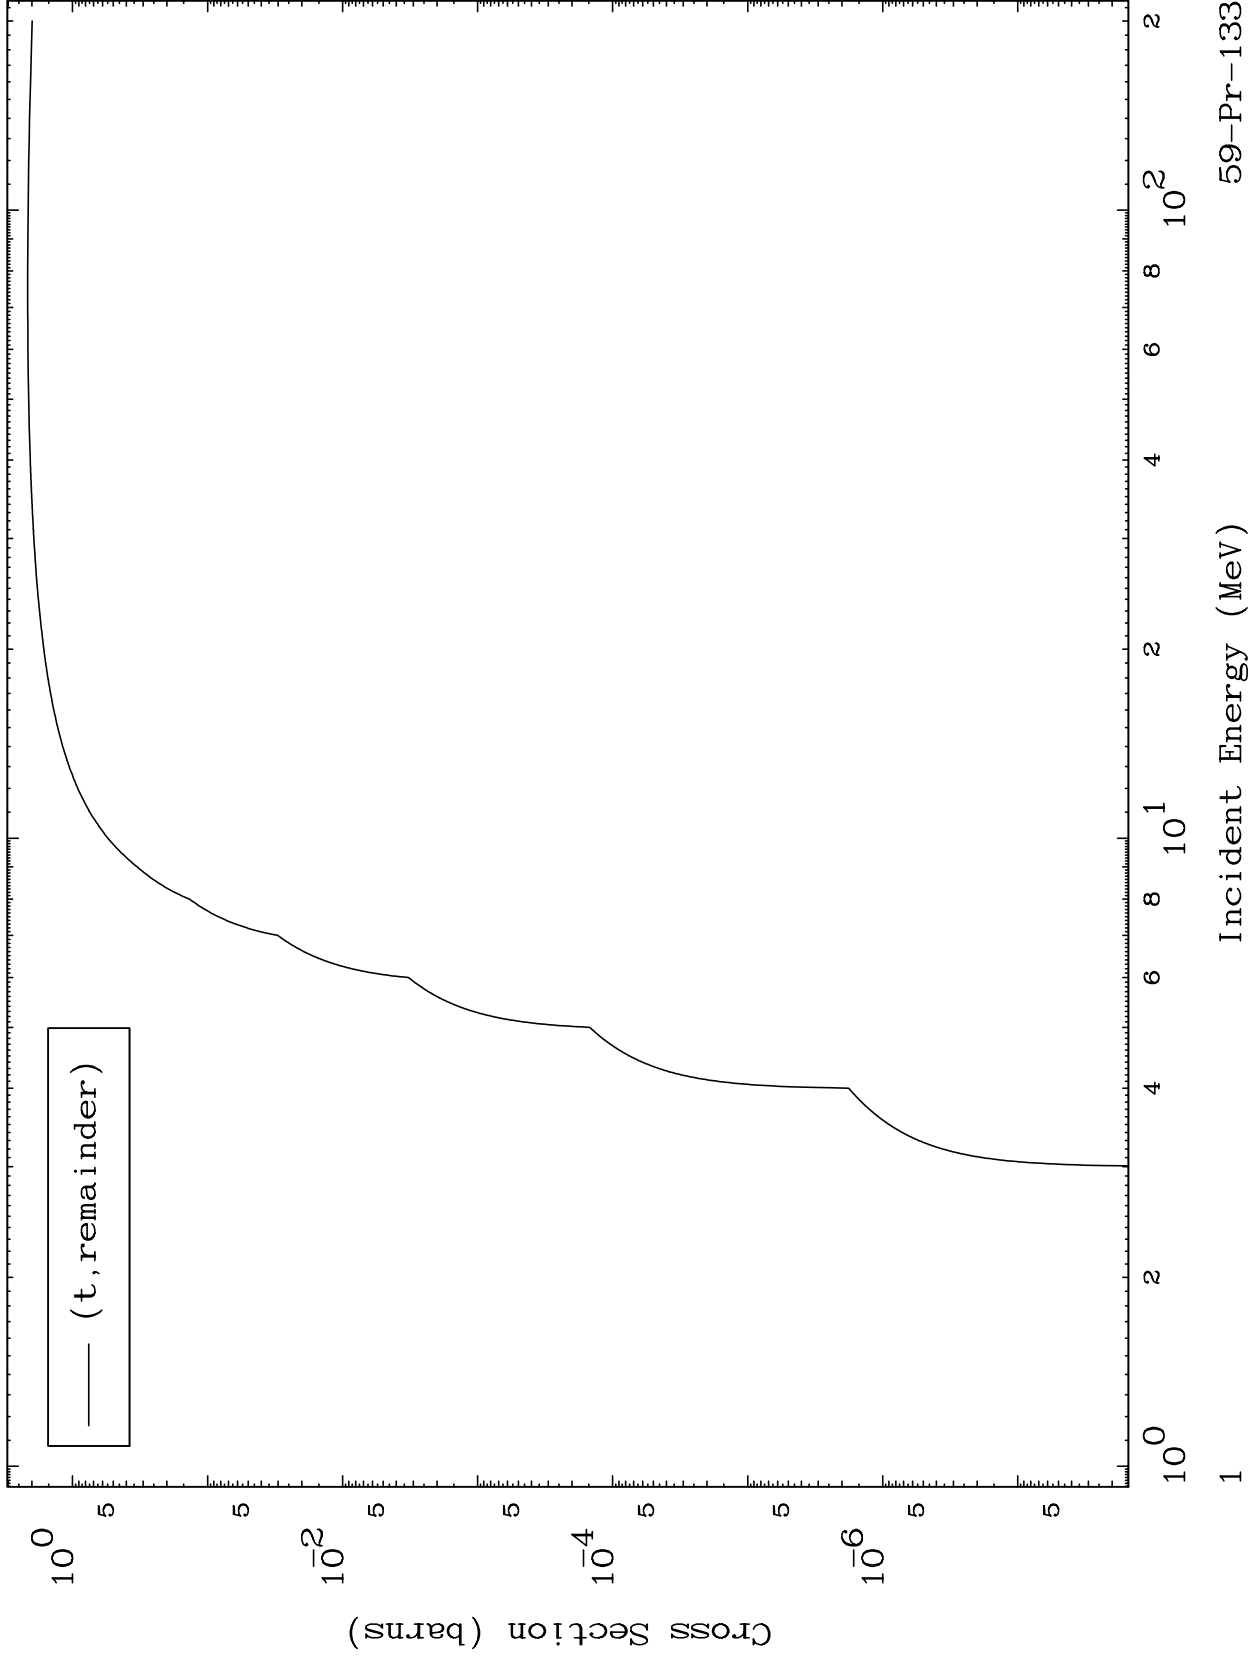

Press Mouse Button to Start

MAT 5901

Triton Major  
0 Kelvin Cross Sections

59-Pr-133

59-Pr-133

Incident Energy (MeV)