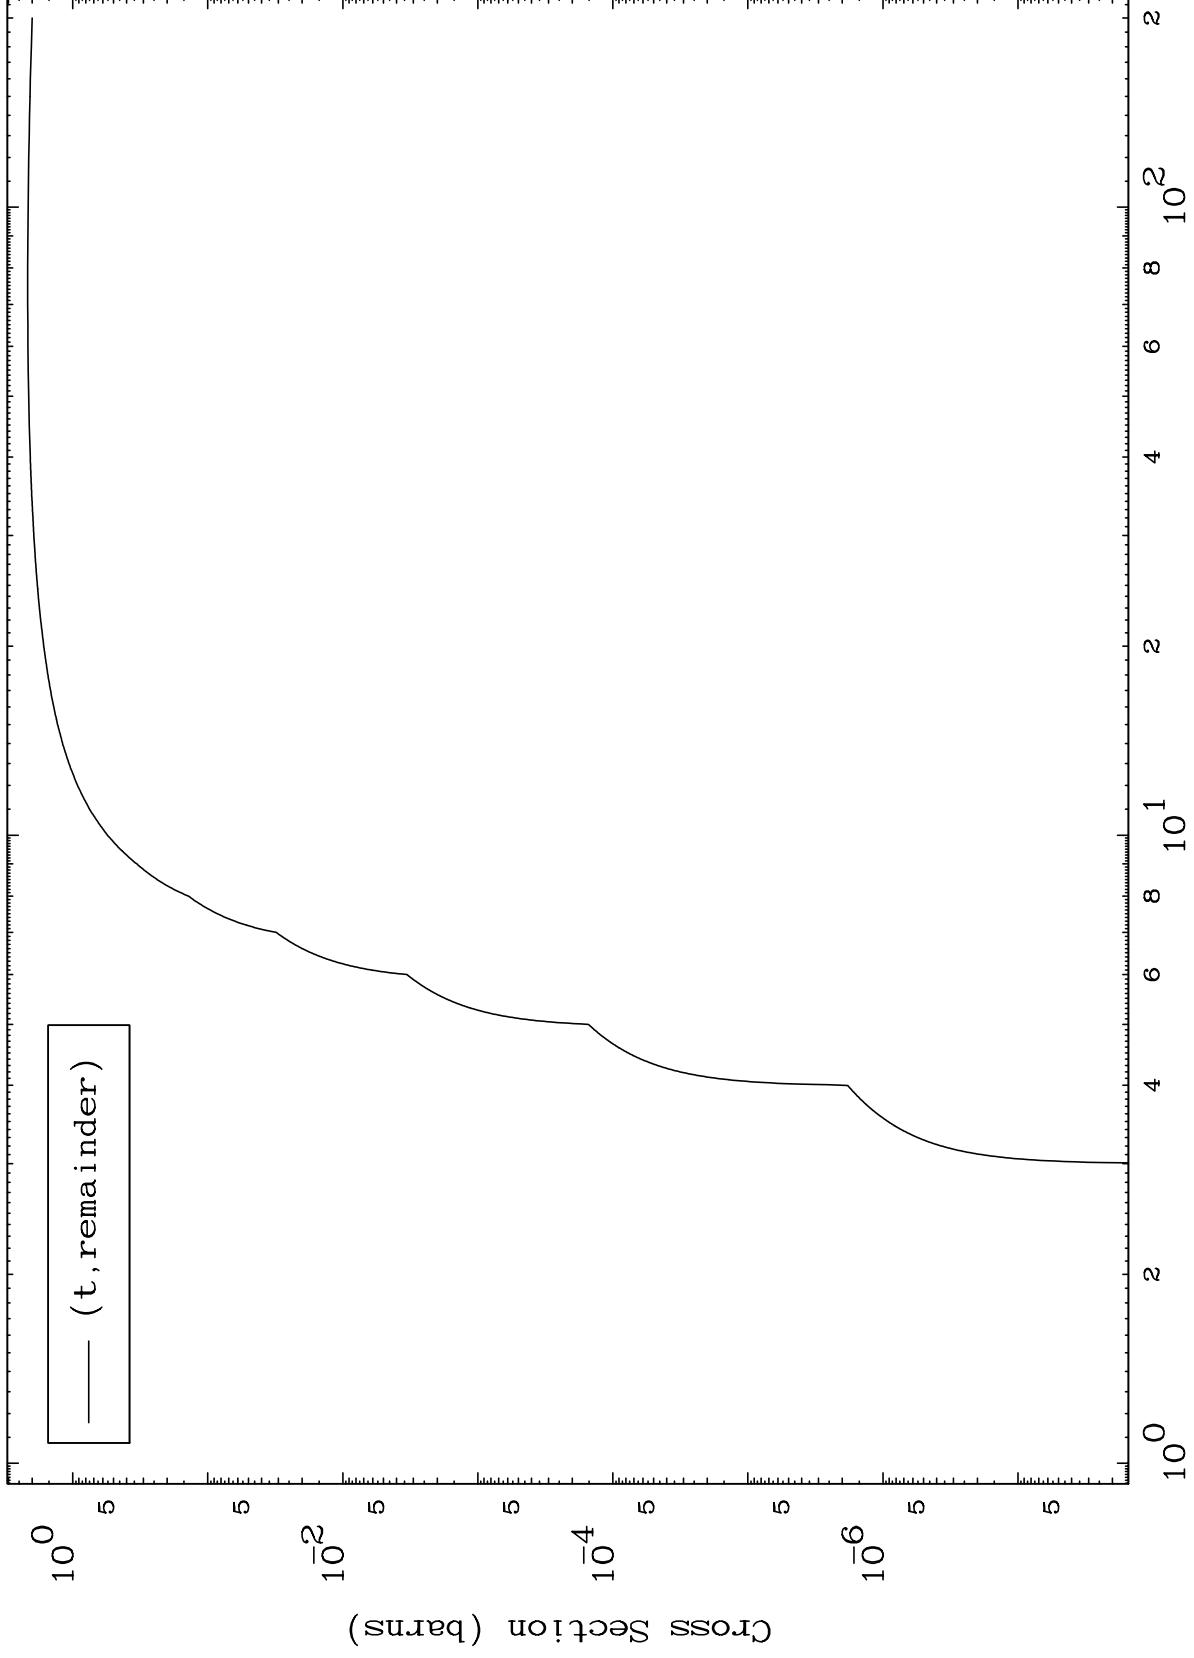

Press Mouse Button to Start

MAT 5904

Triton Major

59-Pr-134

0 Kelvin Cross Sections

Incident Energy (MeV)

59-Pr-134