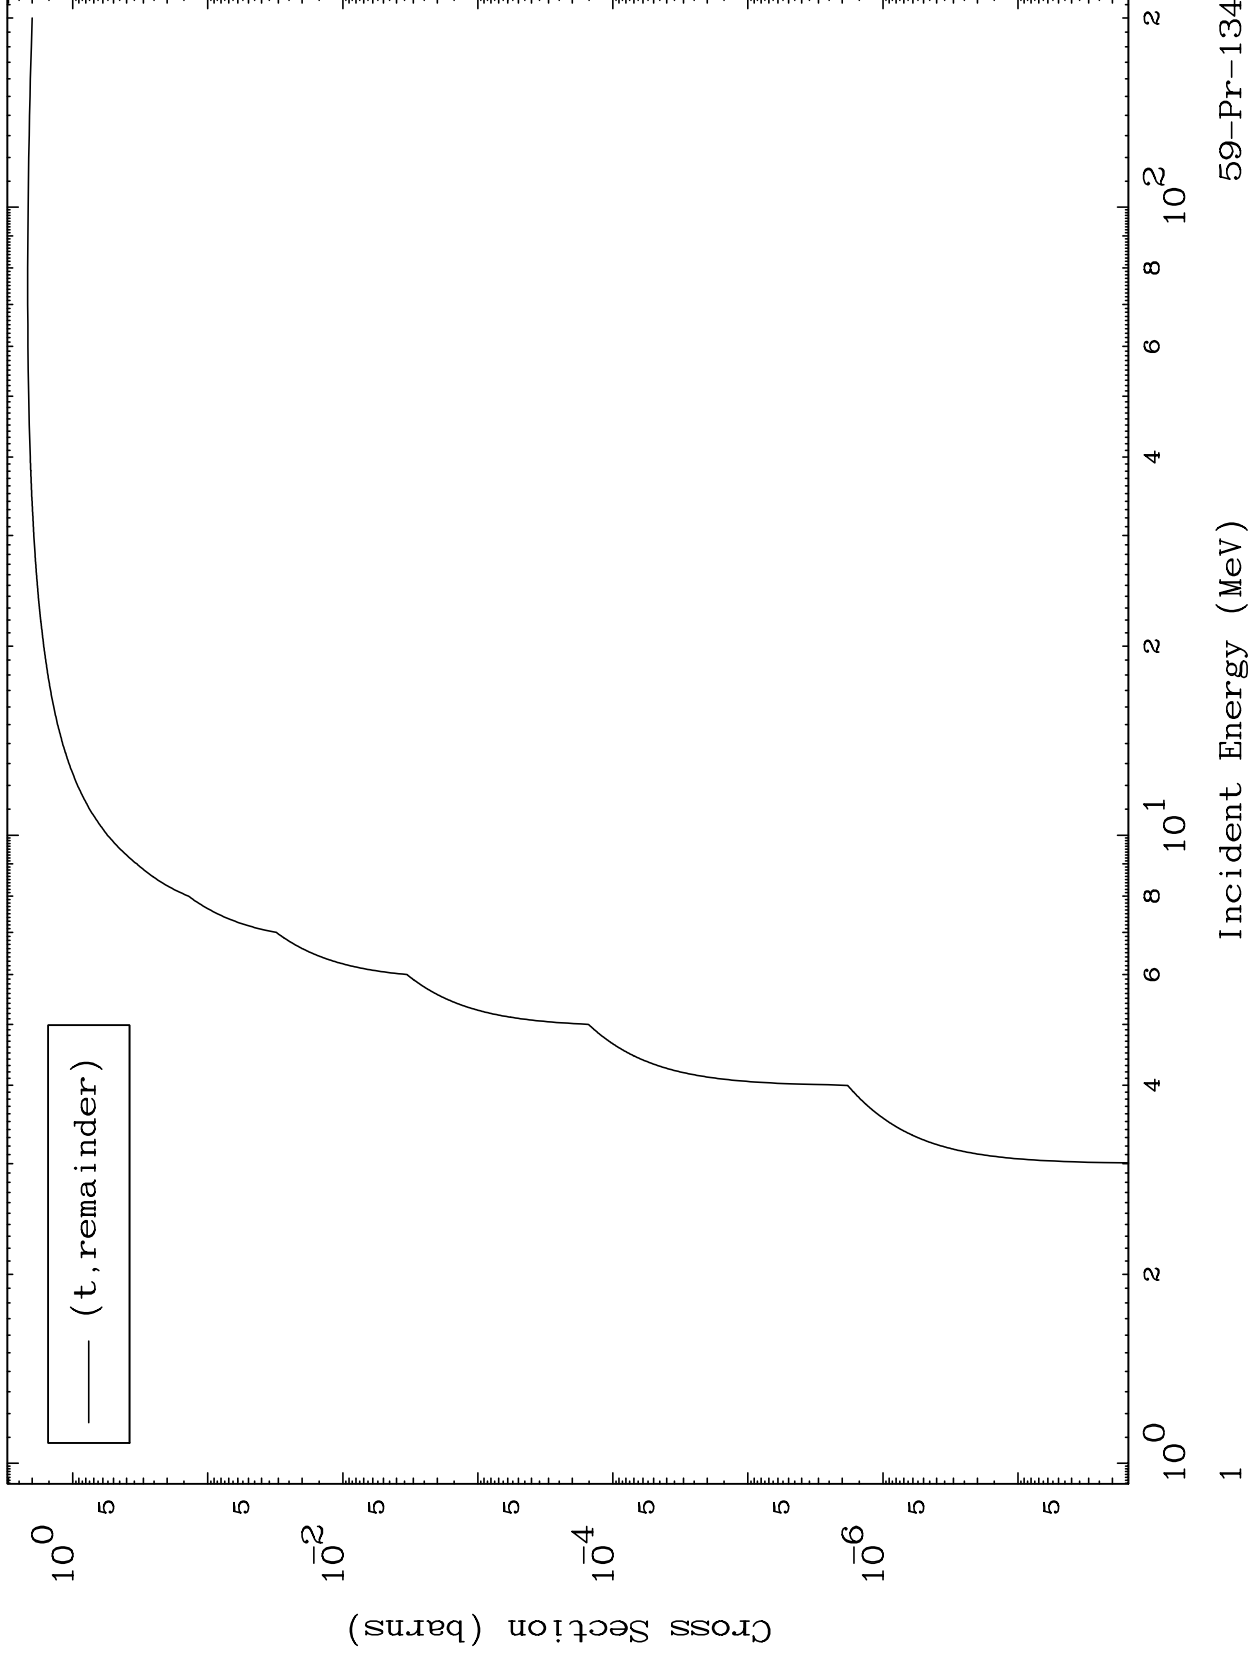

Press Mouse Button to Start

MAT 5905

Triton Major
0 Kelvin Cross Sections

59-Pr-134

59-Pr-134