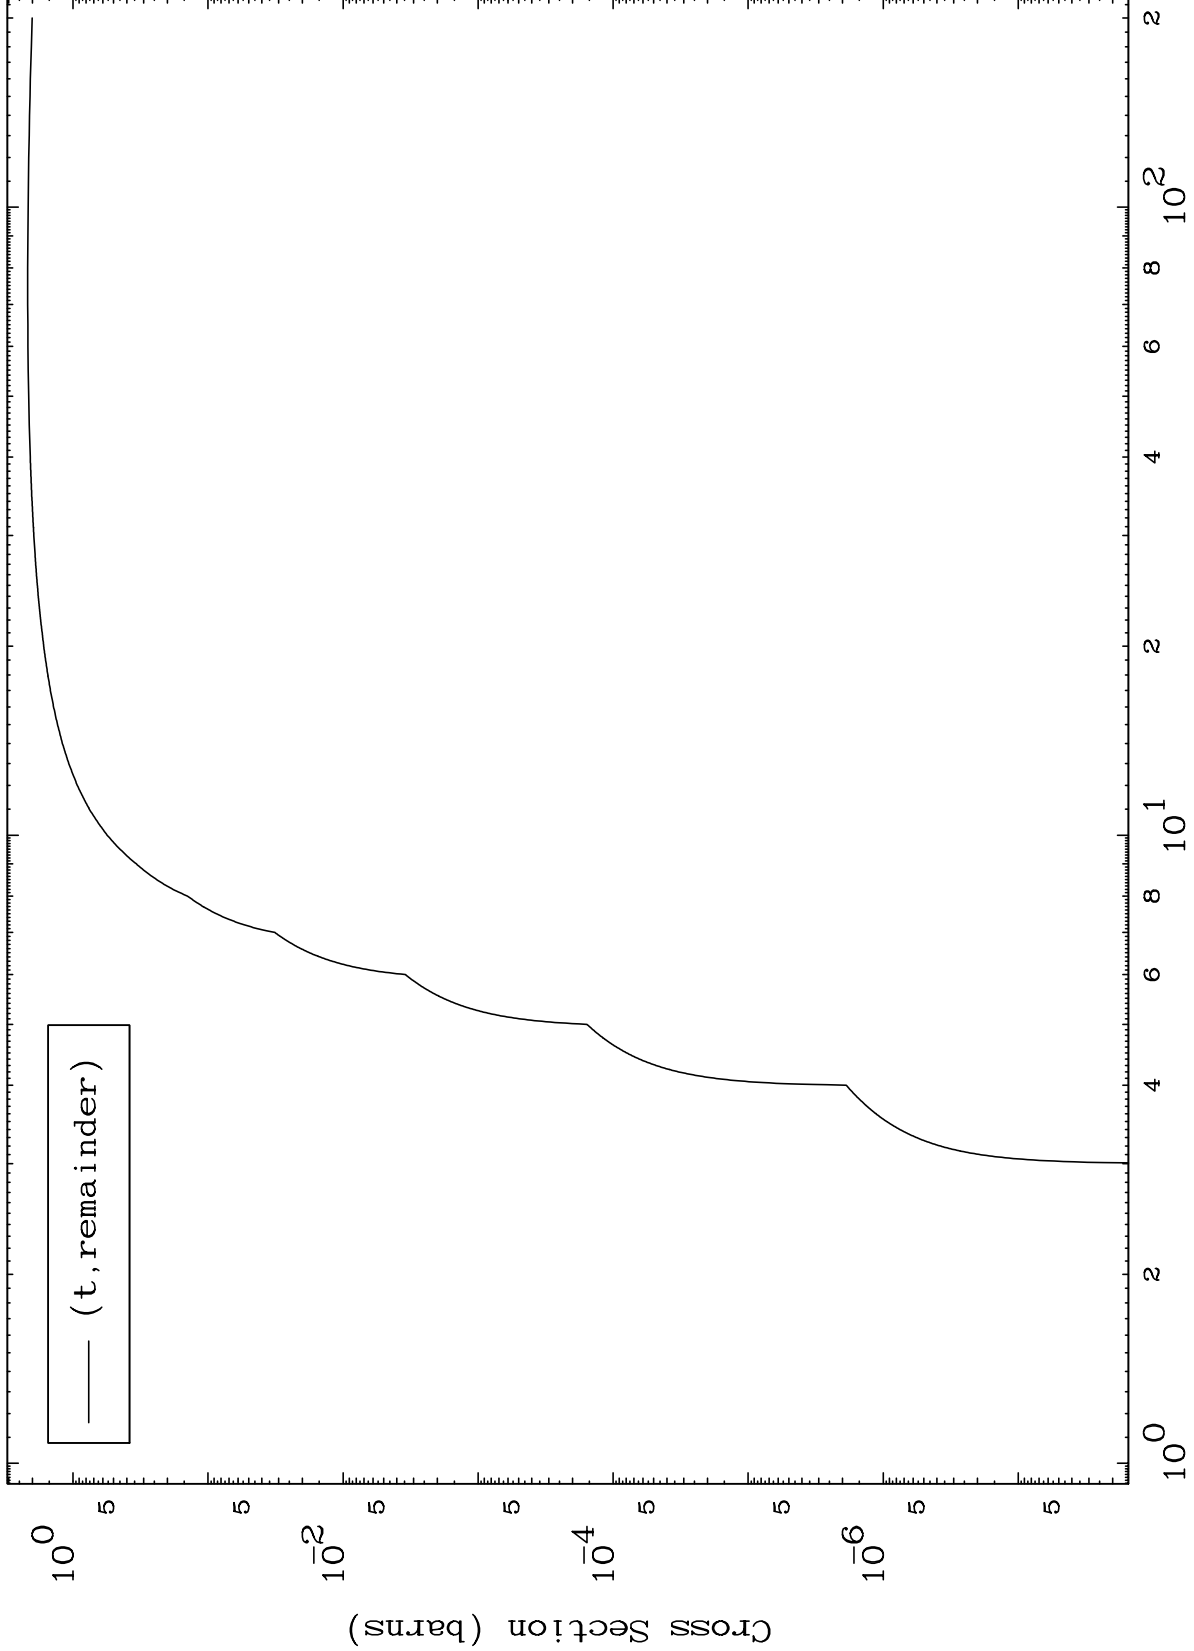

Press Mouse Button to Start

MAT 5907

Triton Major

59-Pr-135

0 Kelvin Cross Sections

Incident Energy (MeV)

59-Pr-135