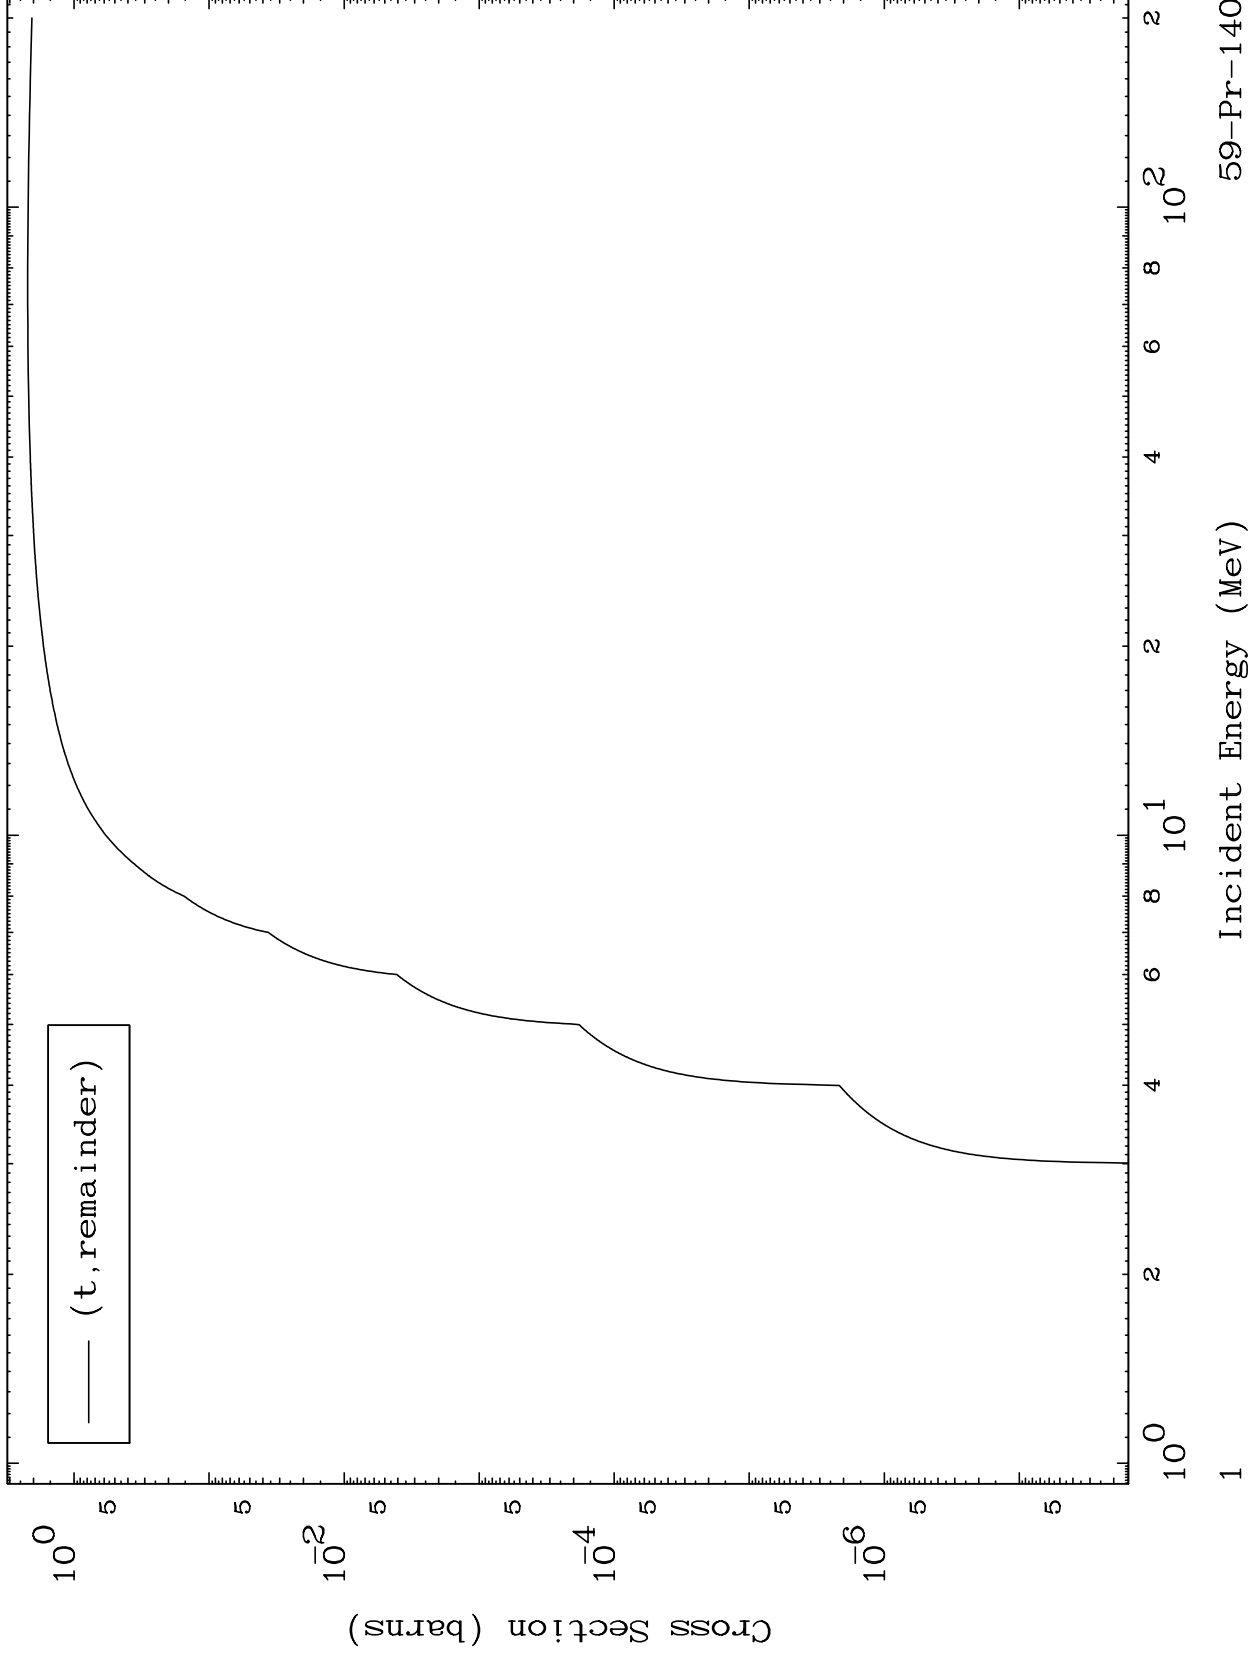

Press Mouse Button to Start

MAT 5922

Triton Major
0 Kelvin Cross Sections

59-Pr-140

59-Pr-140