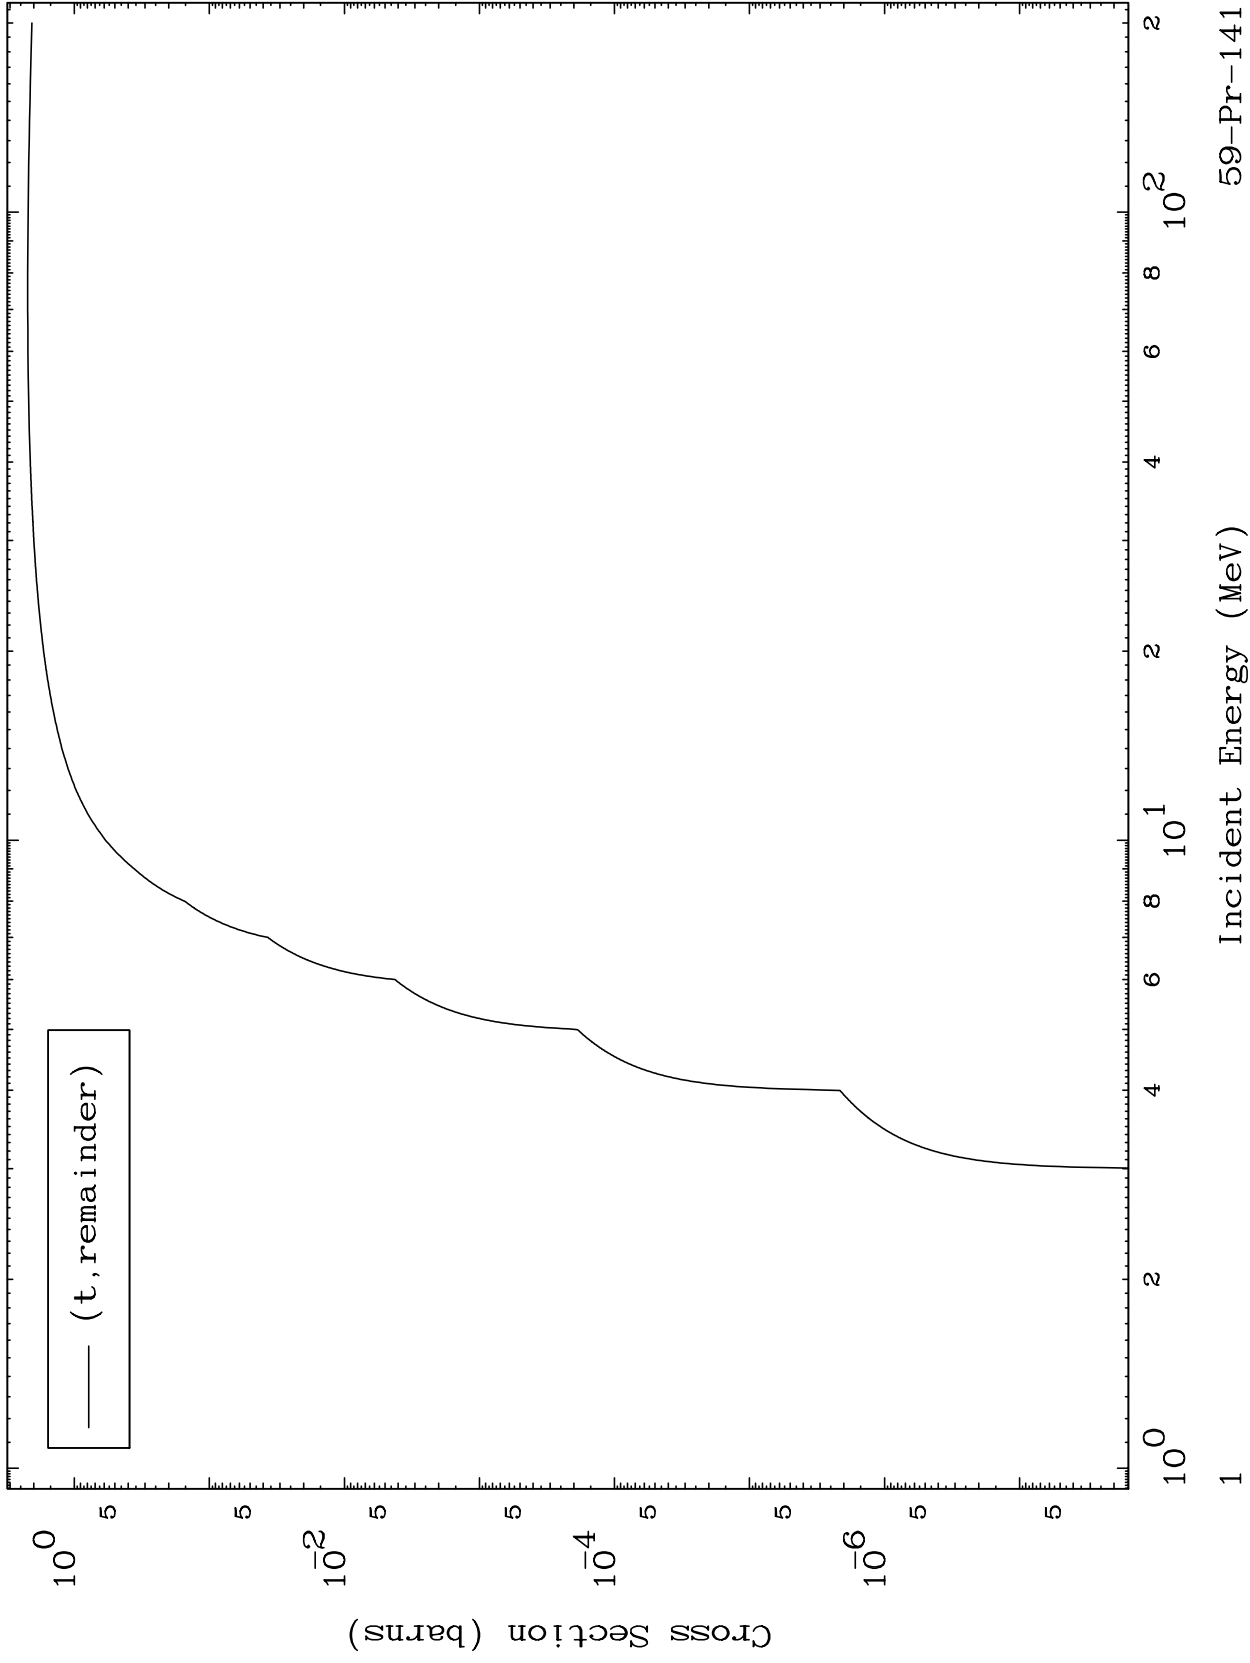

Press Mouse Button to Start

MAT 5925

Triton Major
0 Kelvin Cross Sections

59-Pr-141

59-Pr-141