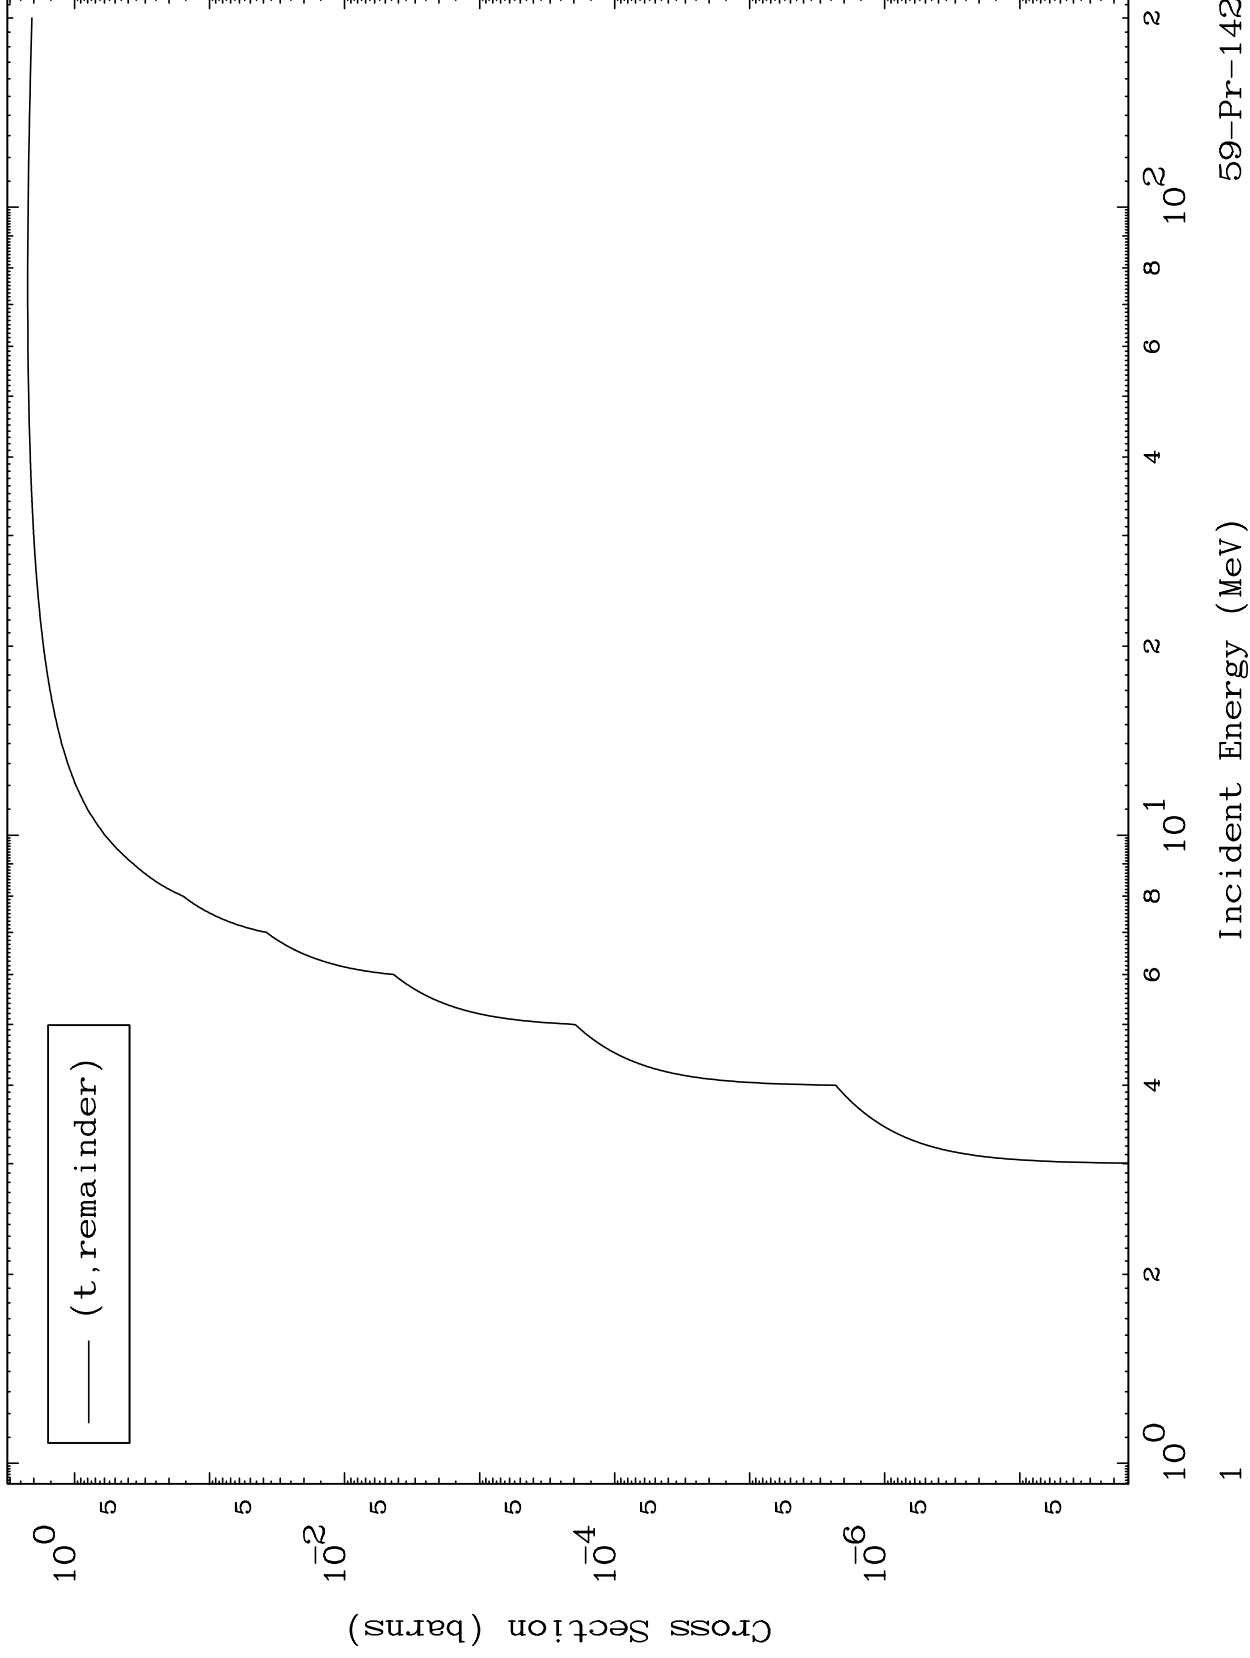

Press Mouse Button to Start

MAT 5928

Triton Major
0 Kelvin Cross Sections

59-Pr-142

59-Pr-142