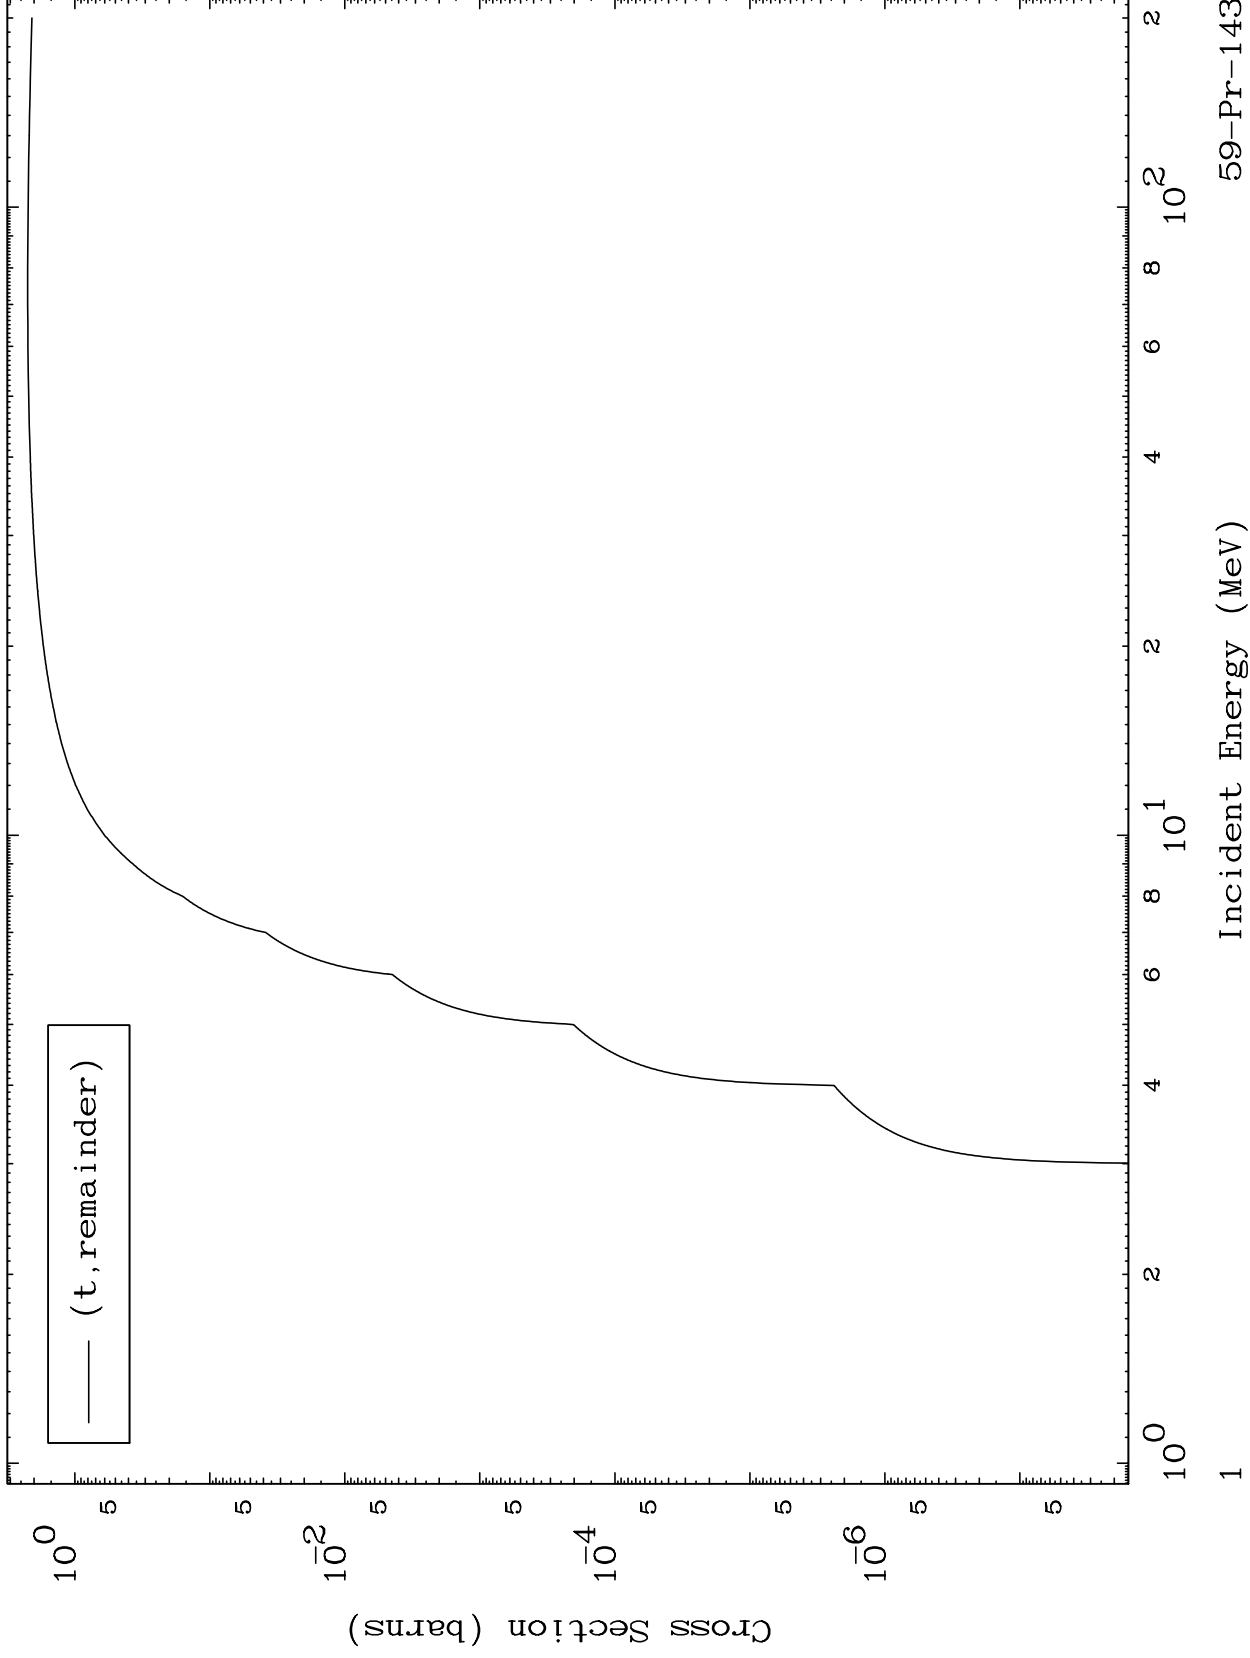

Press Mouse Button to Start

MAT 5931

Triton Major
0 Kelvin Cross Sections

59-Pr-143

59-Pr-143

Incident Energy (MeV)