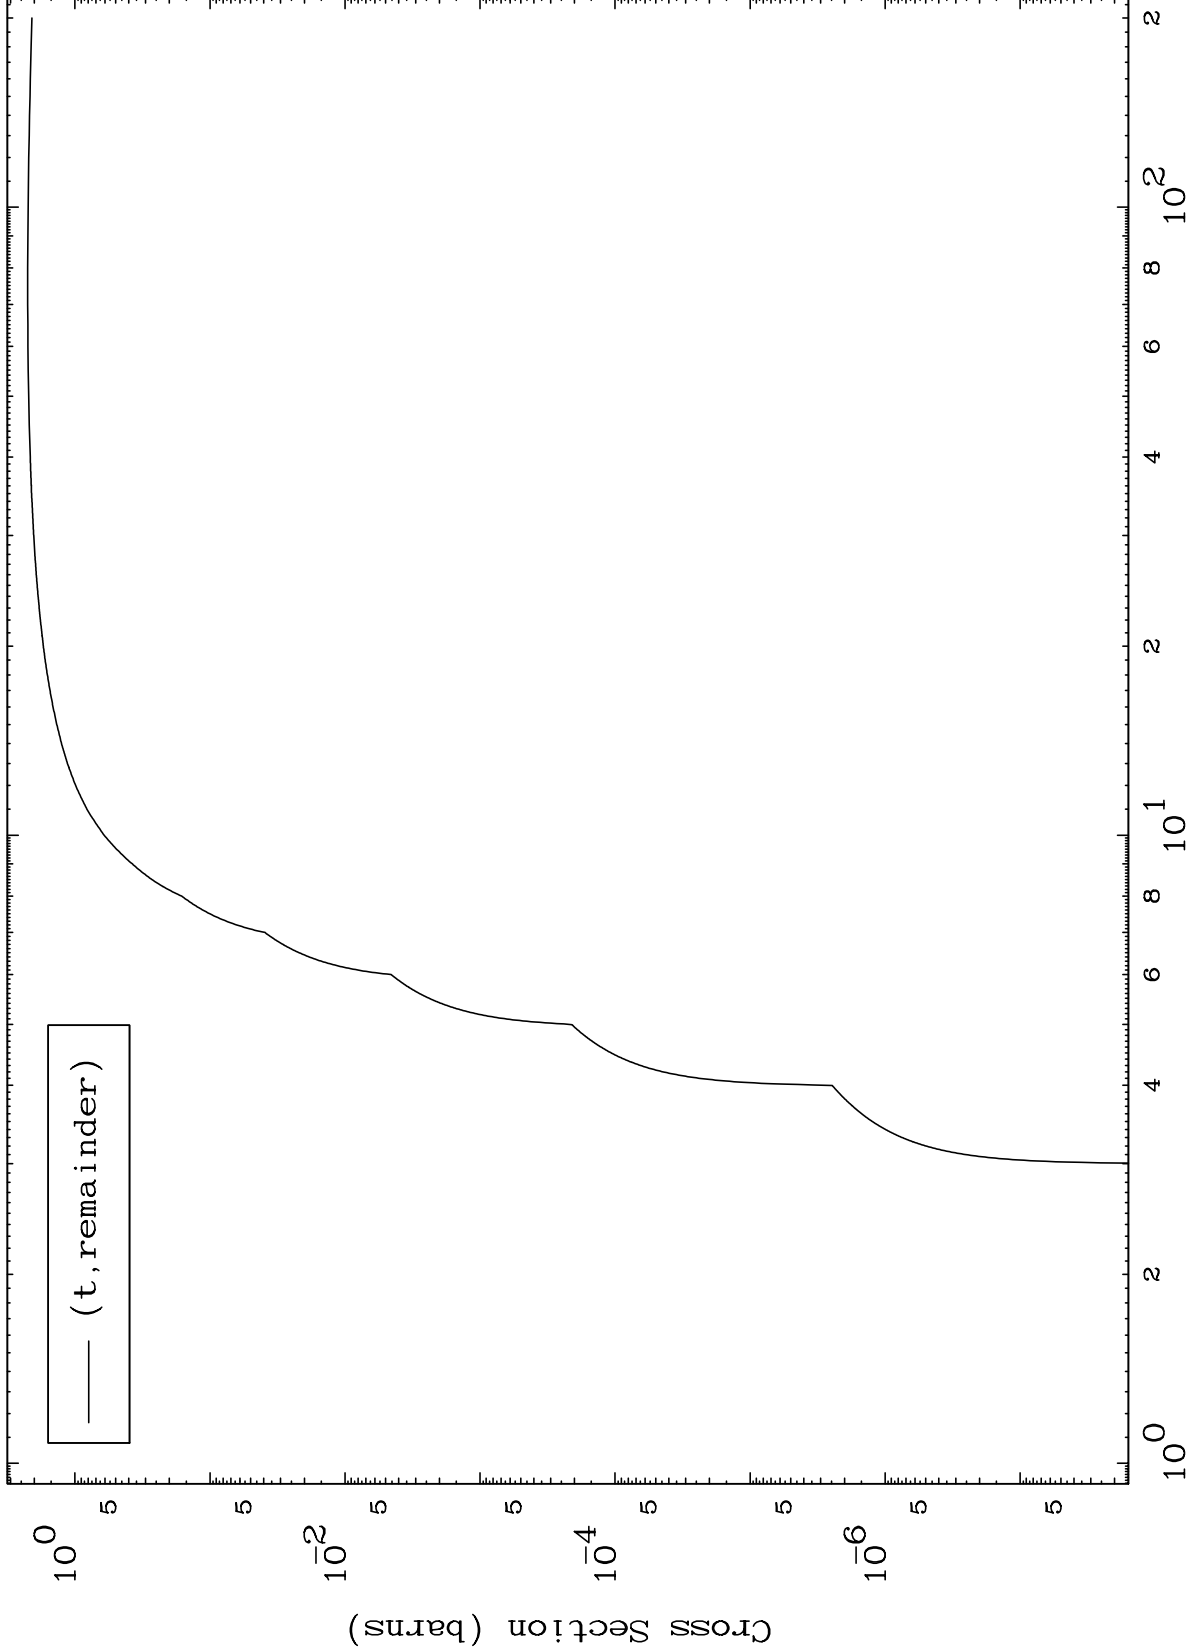

Press Mouse Button to Start

MAT 5934

Triton Major

59-Pr-144

0 Kelvin Cross Sections

Incident Energy (MeV)

59-Pr-144