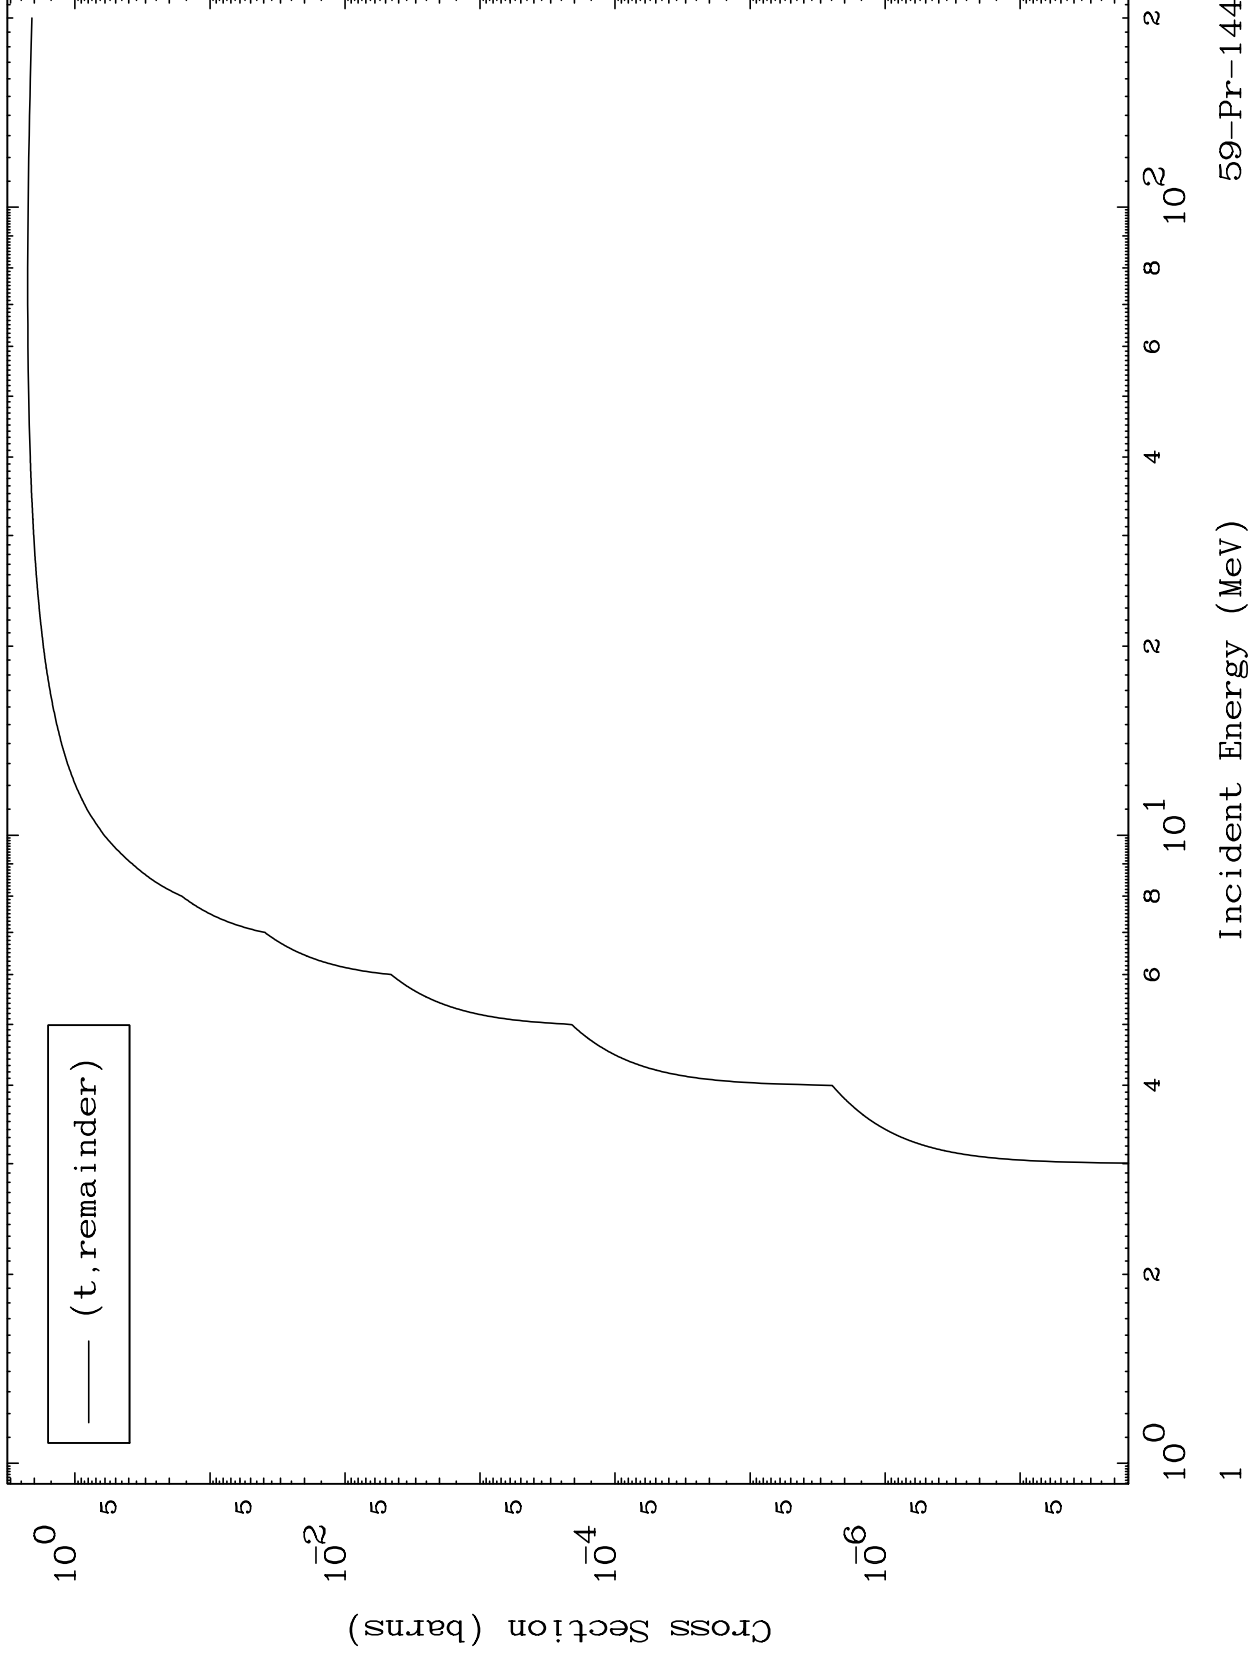

Press Mouse Button to Start

MAT 5935

Triton Major
0 Kelvin Cross Sections

59-Pr-144

Incident Energy (MeV)

59-Pr-144